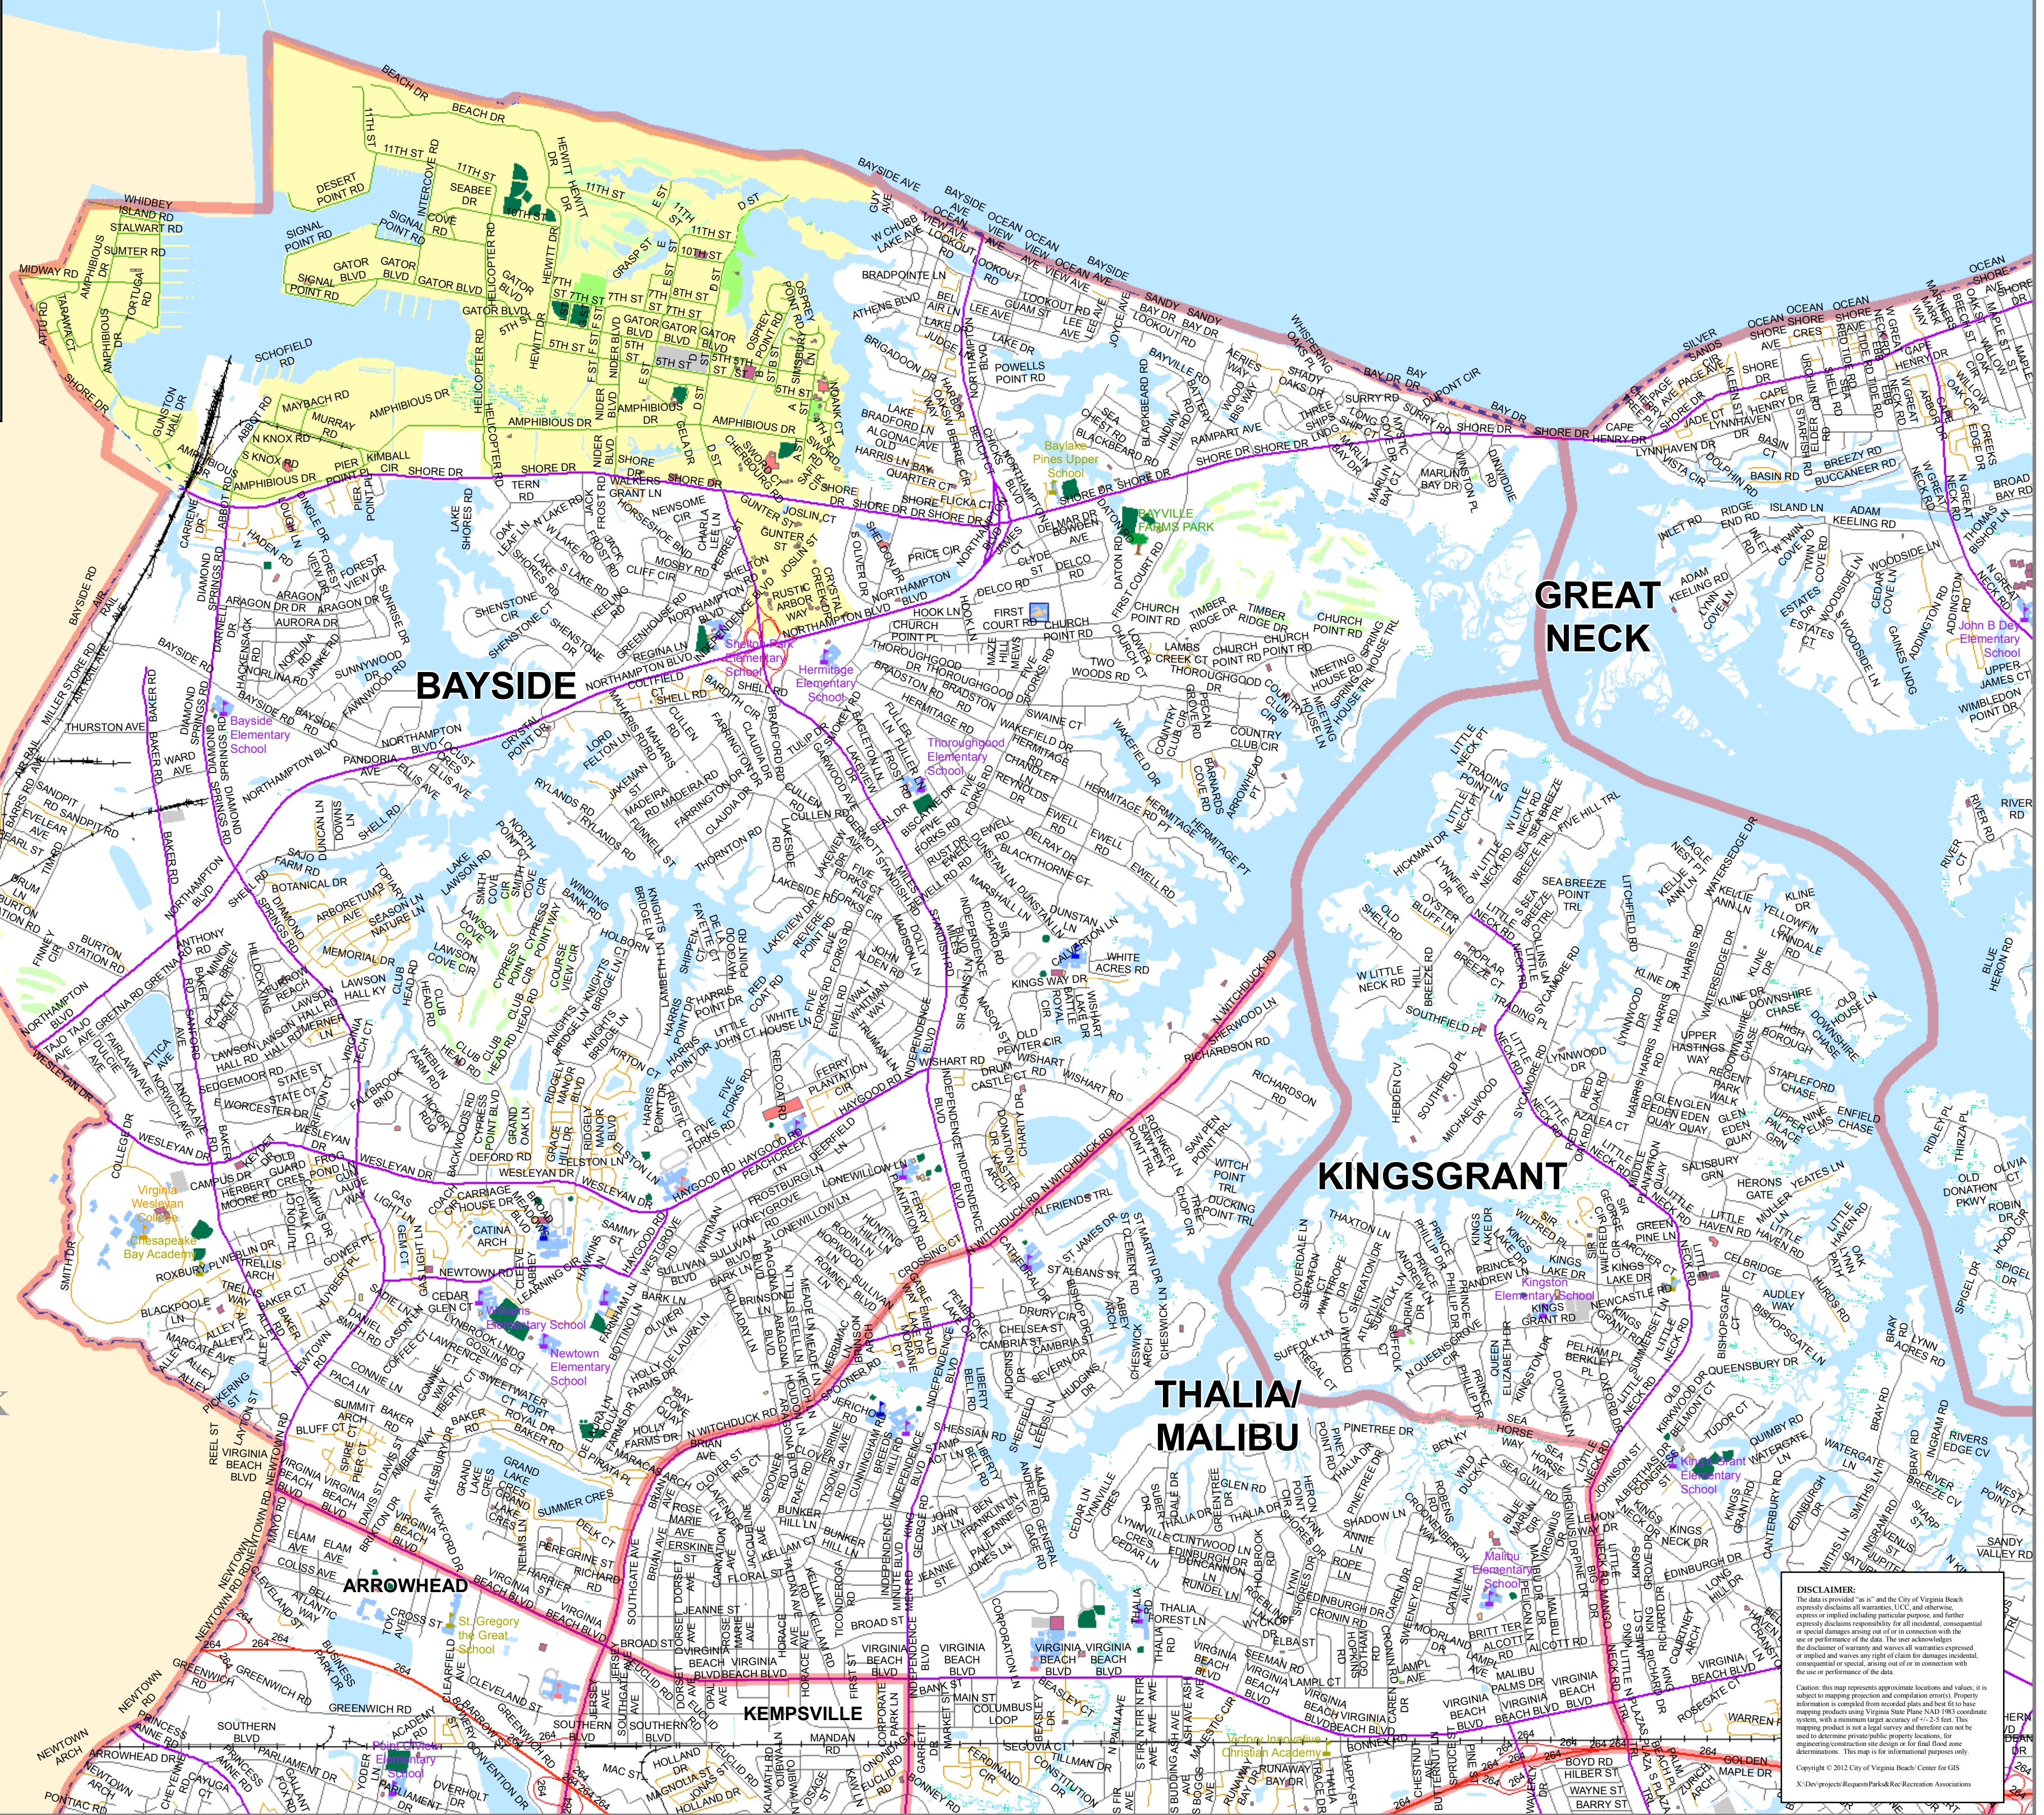

City of Virginia Beach
Recreation Association
Prepared by the
City of Virginia Beach
Communications and Information Technology
Geospatial Information Services
June 2012
© City of Virginia Beach - Center for GIS

1. **Legend**
2. Elementary School
   - High School
   - Middle School
   - Private School
   - Technical School
   - University / College
   - City Parks
   - Recreation Association
   - Rec Centers
   - Schools
   - Basketball
   - Field (Athletic)
   - Golf Fairway
   - Golf Sandtrap
   - Park
   - Playground
   - Pool
   - Tennis
   - City of Virginia Beach
   - Mackay Island Wildlife Refuge
   - Military
   - National Wildlife Refuge
   - State Park