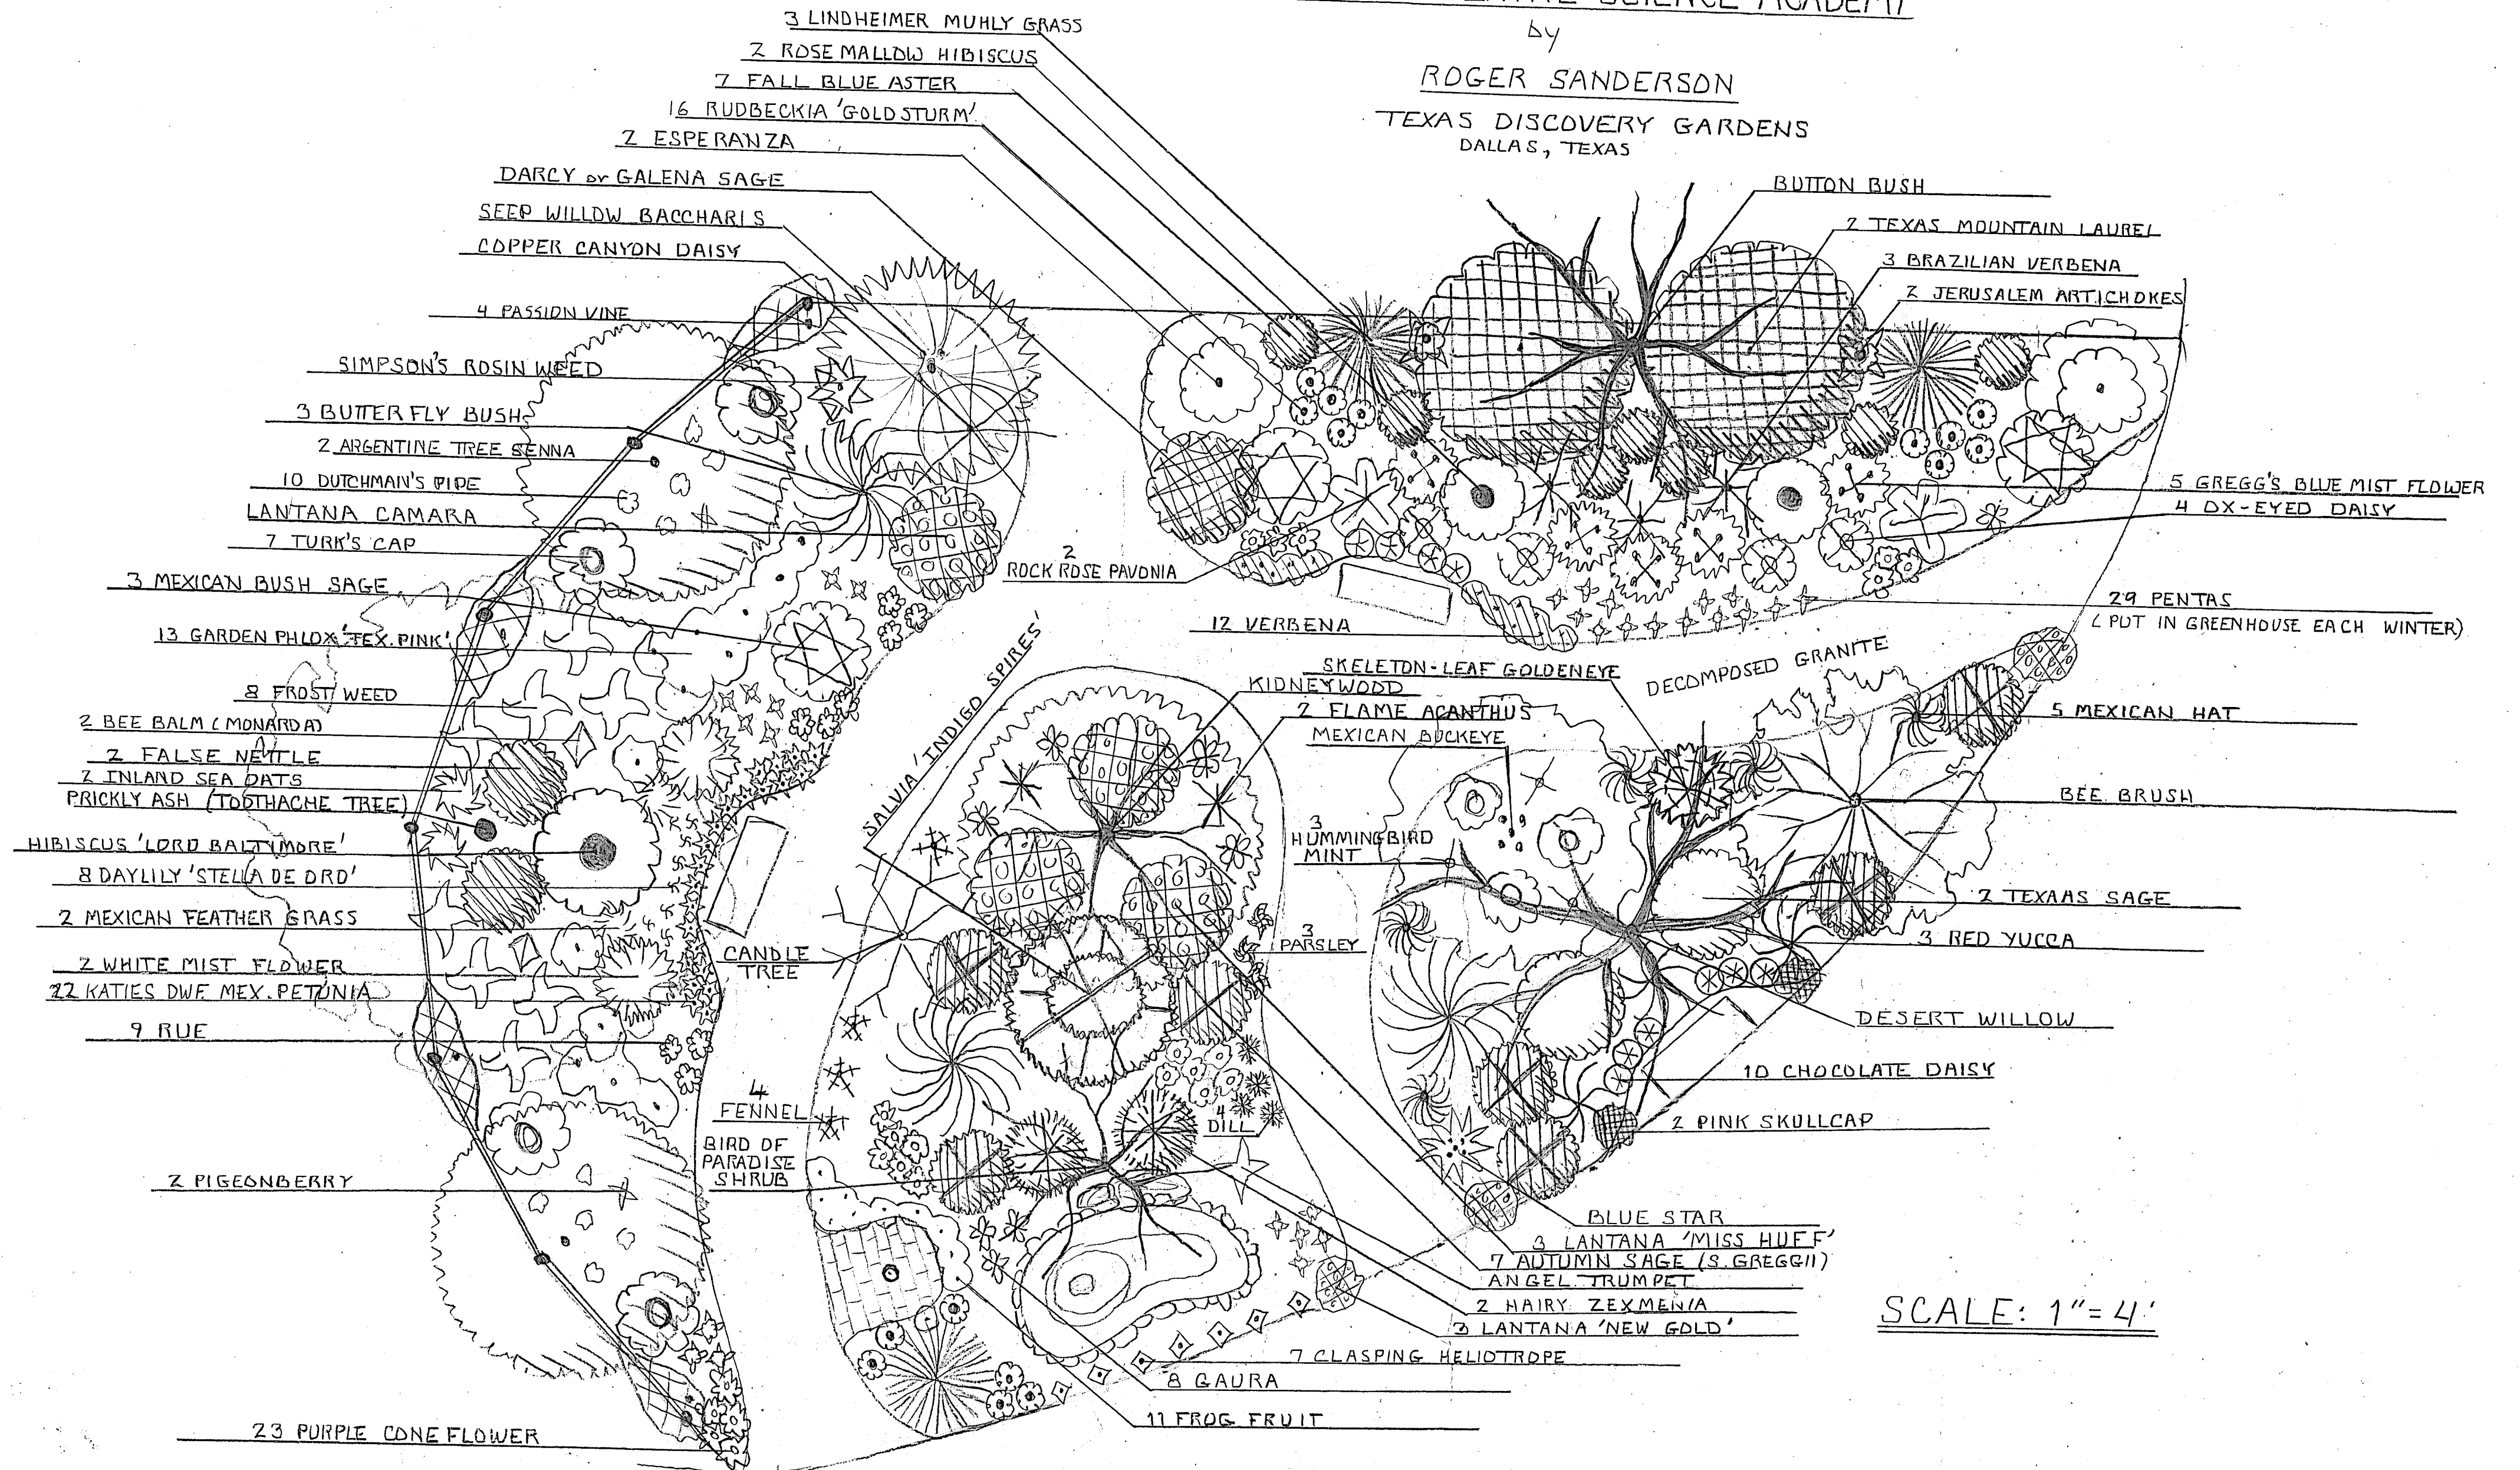

LANDSCAPE DESIGN
for

The LORENZO DE ZAVALA
ENVIRONMENTAL SCIENCE ACADEMY

by

ROGER SANDERSON

TEXAS DISCOVERY GARDENS
DALLAS, TEXAS

SCALE: 1" = 4'