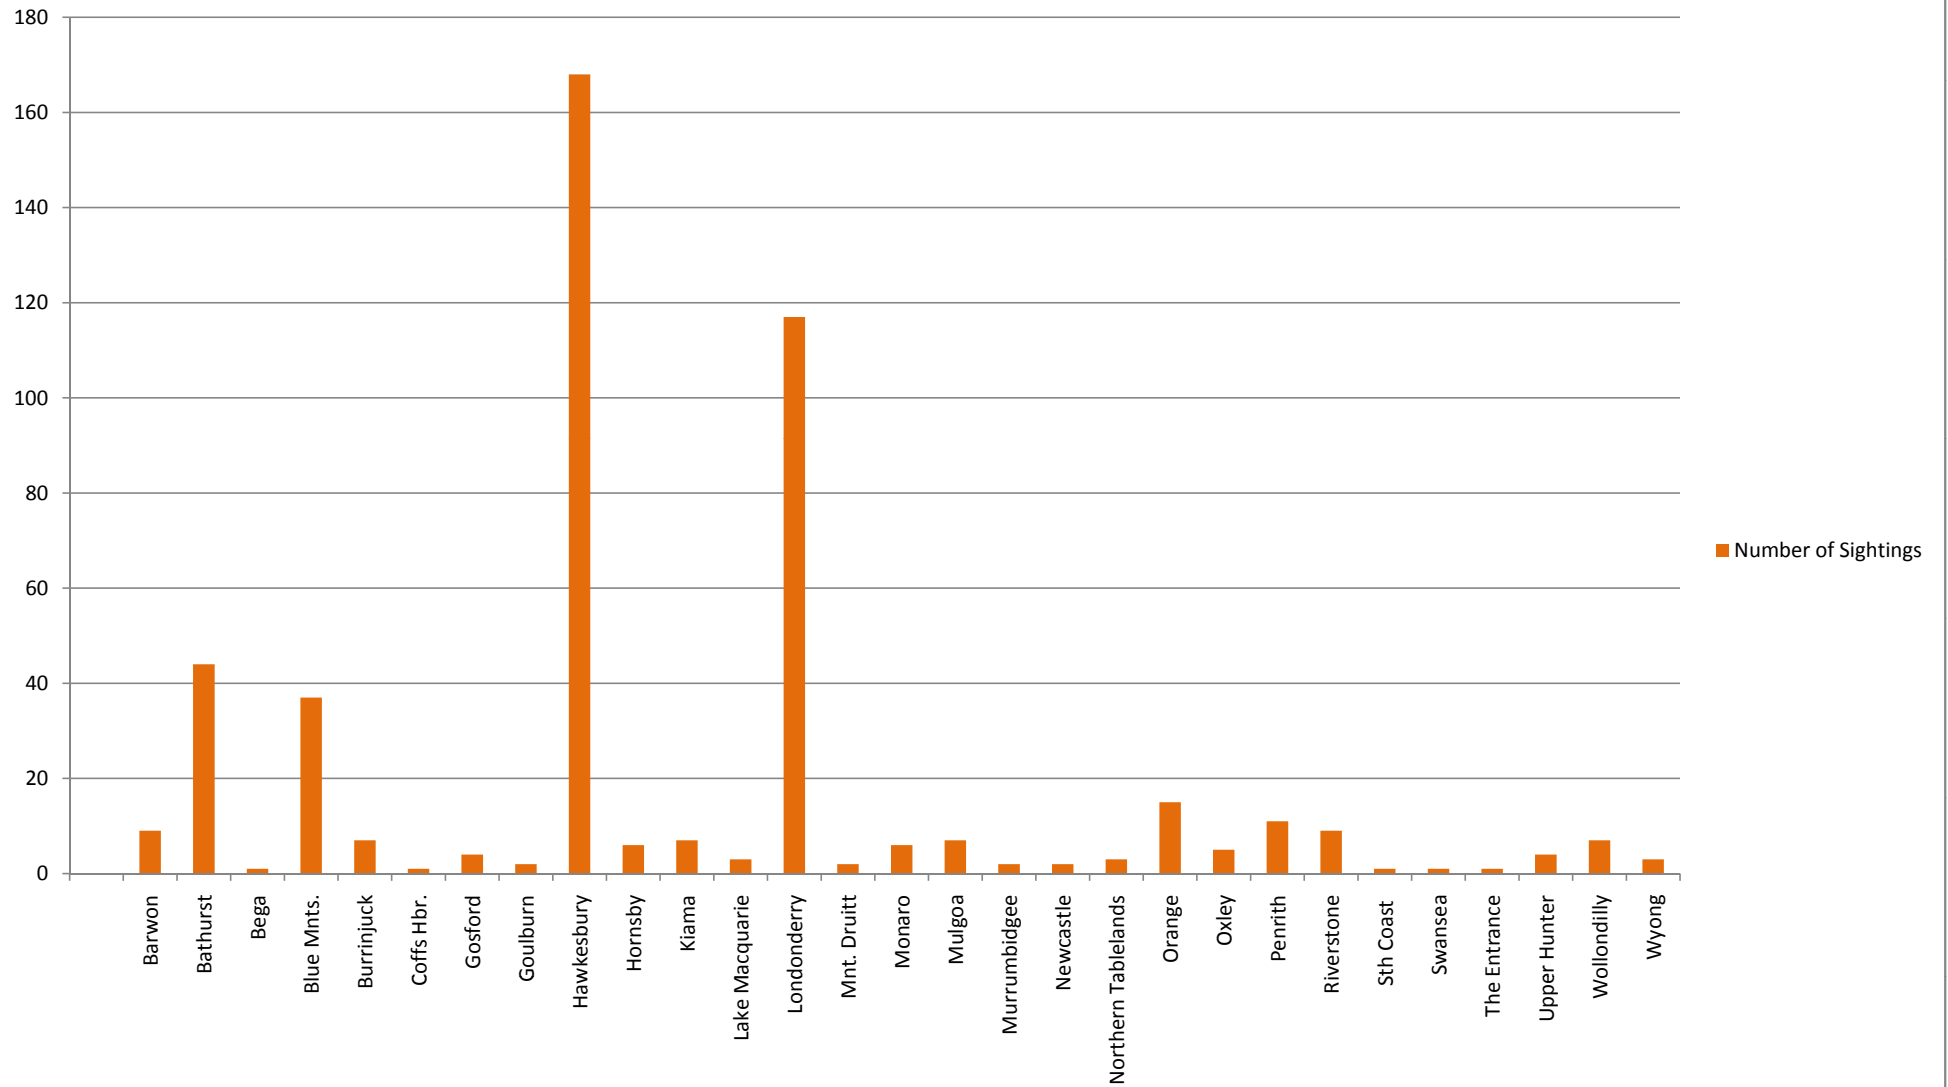

Sightings of a Large Black Cat by members of the community and reported to Christine Coffey and recorded on a private data base but also passed on to DPI, NPWS and HCC for their investigation and records.

The attached data has been collated by suburb and by electoral area and information on reported sightings of more than one cat.

This data precludes reported animal predation and loss of stock recorded on the data base also attributed to a large carnivore believed to be a “large cat”

12th August 2012

Number of Persons Sighting Big Cats by Electorate

Sightings of more than one Cat by suburb	
--	--

Suburb	Description
Oberon	2 large black cats
Mulgoa	2 large black cats
Bowen Mnt.	1 large cat 2 cubs 3/4 the size of mum
Wollondilly	3 large cats
East Kurrajong	2 large black cats
Glen Innes	2 large black cats
East Kurrajong	2 large black cats
Glenorie	1 Large black cat with 1 cub
East Kurranjong	2 large black cats
Glossodia	1 large black with 2 cubs
Grose River	2 large black cats
Grose Vale	2 large black cats
Grose Vale	1 large cat with 1 cub
Mnt. Gilbralter	2 large black cats
Mudgee	1 Big black cat with 1 cub.

These sightings are included in the following table of sightings by suburb and by Electoral area. Both the sightings themselves and timing of other coinciding single cat sightings indicate a breeding population and not just "one big black cat"