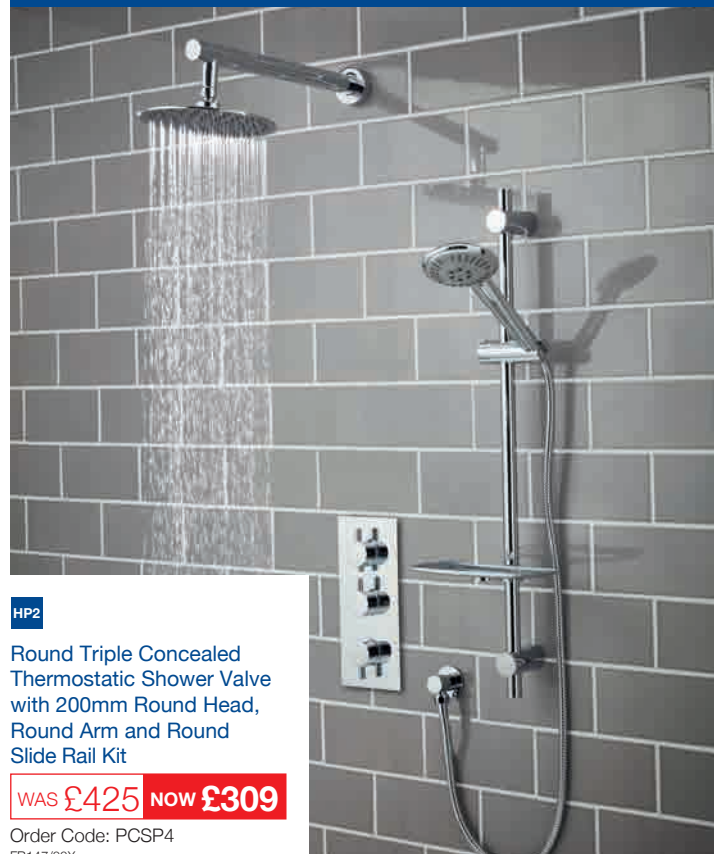

Shower Pack 4

HP2

Round Triple Concealed Thermostatic Shower Valve with 200mm Round Head, Round Arm and Round Slide Rail Kit

WAS £425 NOW £309

Order Code: PCSP4
FB147/00X