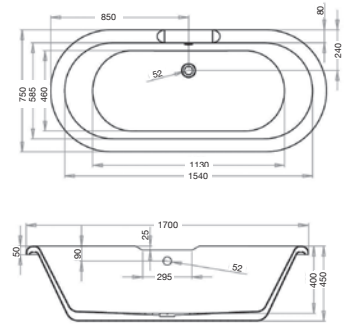

36 | Traditional Freestanding Baths

1700 x 750mm
Double Ended Freestanding Bath
inc. Ball & Claw Foot Set

WAS £799 NOW £499

Order Code: VE309
FB275/00X