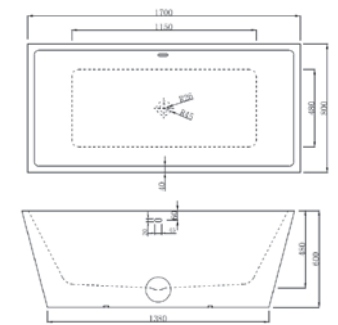

Freestanding Bath Shower Mixer with this product

1650 x 700mm  
Modern Twin Skinned  
Freestanding Double Ended Bath

WAS £1,499 NOW £599

Order Code: VE600B  
FB331/00X

**25% OFF**

Freestanding Bath Shower Mixer with this product