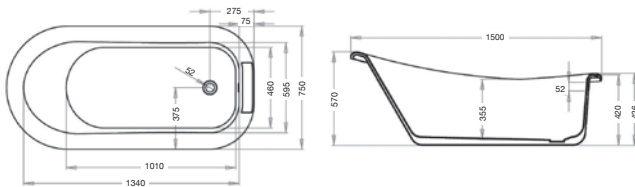

# 36 | Traditional Freestanding Baths

1700 x 750mm  
Double Ended Freestanding Bath  
inc. Ball & Claw Foot Set

**WAS £799 NOW £499**

Order Code: VE309  
FB275/00X

1500 x 750mm  
Slipper Freestanding Bath inc. Ball & Claw Foot Set