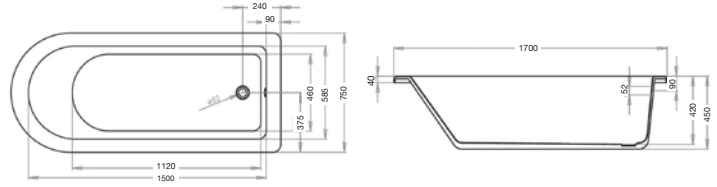

1700 x 750mm
Single Ended Freestanding Bath inc. Ball & Claw Foot Set

WAS £799 NOW £499

Order Code: VE311
FB275/00X

Freestanding Bath Shower Mixers...

WAS £465 NOW £259

Order Code: VBS16
FB127/00X

WAS £595 NOW £314

Order Code: VBS17
FB158/00X

25% OFF

Freestanding Bath Shower Mixers

when purchased
with any Contemporary
Freestanding Bath

Round

Order Code: VBS16250
FB99/00X

Square

Order Code: VBS17250
FB120/00X

Bath Waste Options...

Non-Exposed Bath Waste

WAS £35 NOW £20

Order Code: WASTEKIT1
FB12/00X

Exposed Bath Waste

WAS £105 NOW £56

Order Code: WASTEKIT2
FB38/00X