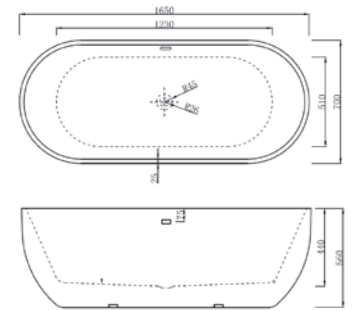

Freestanding Bath Shower Mixer with this product

1650 x 700mm  
Modern Twin Skinned  
Freestanding Double Ended Bath

WAS £1,499 NOW £599

Order Code: VE600B  
FB331/00X

**25% OFF**

Freestanding Bath Shower Mixer with this product