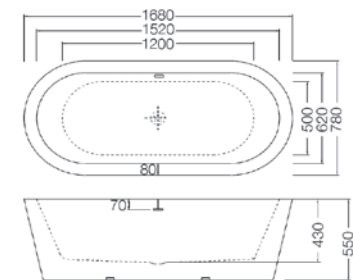

1700 x 800mm  
Minimal Twin Skinned  
Freestanding Double Ended Bath

WAS £1,499 NOW £599

Order Code: VE600  
FB331/00X

**25% OFF**

Freestanding Bath Shower Mixer with this product

1680 x 780mm  
Round Twin Skinned  
Freestanding Double Ended Bath