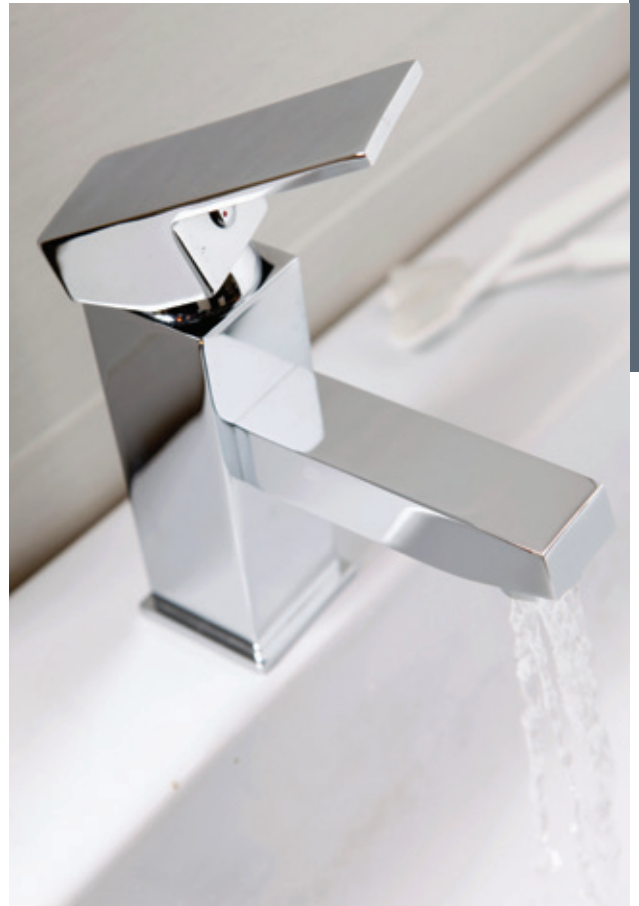

Cube aquafLOW®