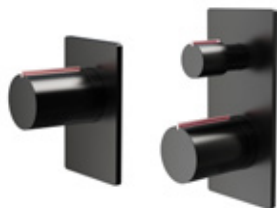

MP

F01792 Single Valve
F01794 Double Valve

£175
£195