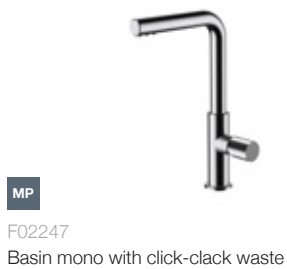

Vogue aquafLOW™ edition

MP
F02247
Basin mono with click-clack waste

£130