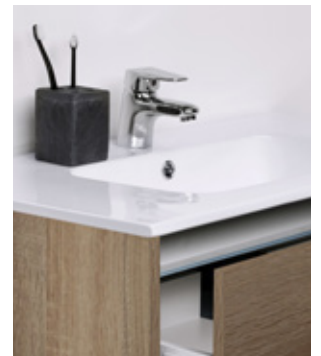

Tall wall unit W354 H1600 D350

F02484 Grey Oak

F02483 Grey Ash

£215