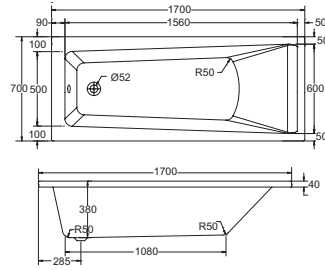

Atlanta

6

aquabathe®

F05168 6 jet whirlpool bath **£645**