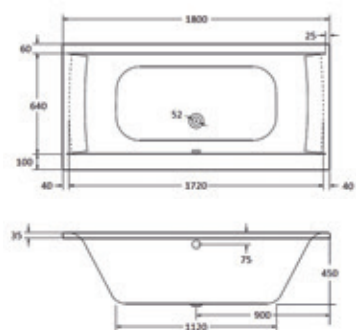

# Oporto

aquabathe®

F05172 10 jet whirlpool bath **£1,095**

F01389 5mm mini bath screen W300 H1400

£155

F01385 6mm fixed panel square bath screen W800 H1400

£395

F01387 6mm double folding hinged bath screen W800 H1400