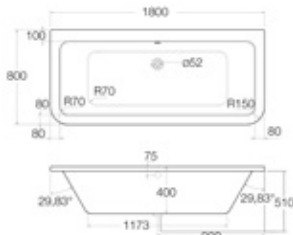

D Shaped

aquabathe®

Brings the look of a freestanding bath to your home

D Shaped
1800 x 800mm
Fully wrap around bath panel