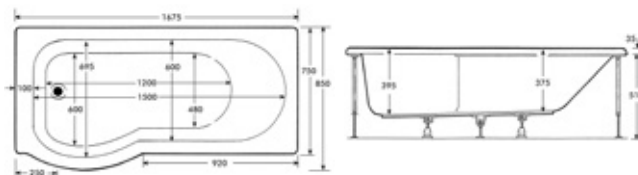

Please note: Screen supplied with chrome knob and not towel rail

Waterfall

aquabathe®

Available with:

Waterfall

- 1500 x 700mm LH
- 1500 x 700mm RH
- 1700 x 750mm LH
- 1700 x 750mm RH
- End panel 750mm

(Bath price includes bath, front panel and shower screen.)

Plain Bath

- F05727 / F05729 / F01089 **£915**
- F05731 / F05729 / F01089 **£915**
- F05726 / F05728 / F01089 **£915**
- F05730 / F05728 / F01089 **£915**
- F05695 **£50**

Tungstenite

- F05724 / F05729 / F01089 **£1,025**
- F05725 / F05729 / F01089 **£1,025**
- F05722 / F05728 / F01089 **£1,025**
- F05723 / F05728 / F01089 **£1,025**

Deluxe Whirlpool
Add **£1,545**

Under Water Lighting
Add **£225**

Strengthen your bath with a layer of Tungstenite.
This durable mineral locks in warmth and offers better support.