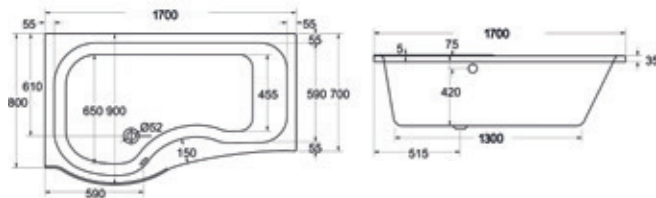

Compact	Plain Bath	
1500 x 700mm LH	F05209 / F05220 / F01089	£645
1500 x 700mm RH	F05210 / F05220 / F01089	£645
1700 x 700mm LH	F05207 / F05219 / F01089	£645
1700 x 700mm RH	F05208 / F05219 / F01089	£645
Bath end panel	F05218	£85

(Bath price includes bath, front panel and shower screen.)

Tungstenite		
-		
-		
F05211 / F05219 / F01089		£745
F05212 / F05219 / F01089		£745