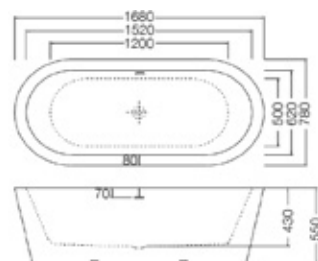

Rondo

aquabathe®

F01356

Twin-skinned luxury freestanding double-ended bath 1680 x 780mm **£1,095**