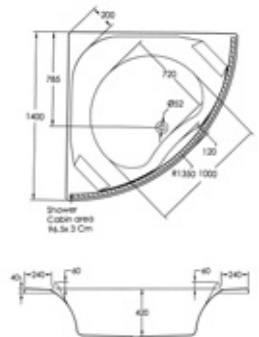

Luxe

aquabathe®

Available with:

Corner
1400 x 1400mm
Luxe corner panel

Plain Bath
F05206 **£505**
F05216 **£195**

Deluxe Whirlpool
Add **£1,545**

Under Water Lighting
Add **£225**

Strengthen your bath with a layer of Tungstenite.
This durable mineral locks in warmth and offers better support.