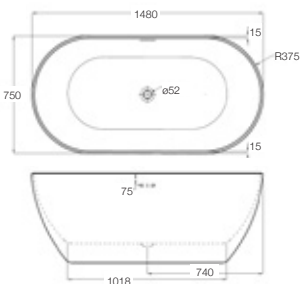

**Primo**  
page 134

1700 x 700mm	••		•				
1700 x 750mm	••	••	•		••	•	•
1700 x 800mm	••				••		
1800 x 800mm	••	••	•		••	••	
1800 x 900mm							
1900 x 800mm					••		•
1900 x 900mm					••		

1500 x 700mm		•		•	•		
1700 x 700mm							
1700 x 800mm	•	•	•	•			•
1800 x 800mm					•	•	

### Corner Baths

• Tungstenite bath available in this size.

**Orlah**  
page 136

**Cloud**  
page 136

**Lagoon**  
page 137

**Luxe**  
page 137

1200 x 1200mm		•		
1400 x 1400mm				•
1450 x 1450mm			•	
1500 x 1000mm			•	
1500 x 1040mm	••			

# Summit

aqwabathe®

Twin-skinned luxury freestanding double-ended bath

F05283 1480 x 750mm

£1,345

F05248 1680 x 800mm

£1,535