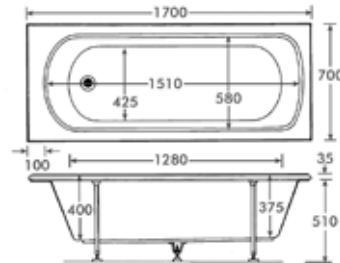

Compact

aquabathe®

Available with: