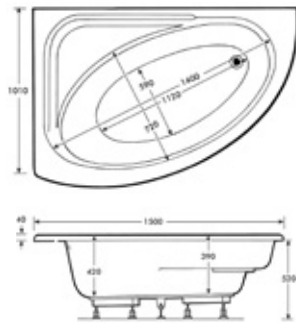

Orlah
1500 x 1040mm LH
1500 x 1040mm RH
Corner panel

Plain Bath
F05706 **£305**
F05707 **£305**
F05705 **£130**

Tungstenite
F05719 **£405**
F05720 **£405**