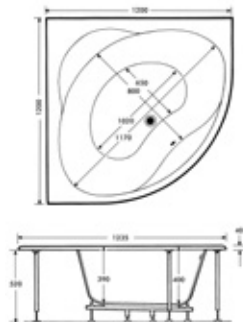

# Lagoon

aquabathe®

Available with:

Lagoon  
1200 x 1200mm  
Corner panel 1200mm  
1450 x 1450mm  
Corner panel 1450mm

Plain Bath  
F05699 **£515**  
F05697 **£150**  
F05698 **£595**  
F05696 **£180**