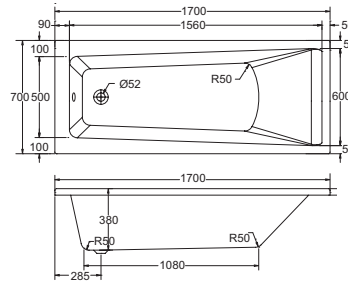

## Atlanta

aquabathe®

Available with:

Atlanta  
 1400 x 700mm  
 1500 x 700mm  
 1600 x 700mm  
 1700 x 700mm  
 1700 x 750mm

Plain Bath  
 F05227 **£265**  
 F05225 **£265**  
 F05190 **£265**  
 F05189 **£245**  
 F05229 **£225**