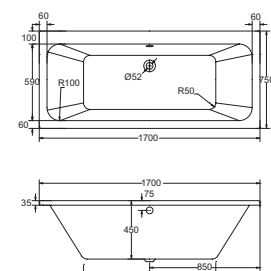

Primo
1700 x 750mm
1900 x 800mm