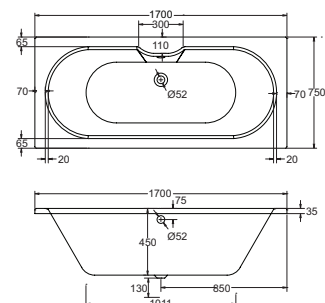

Luna

10

aquabathe®

F05170 10 jet whirlpool bath **£995**