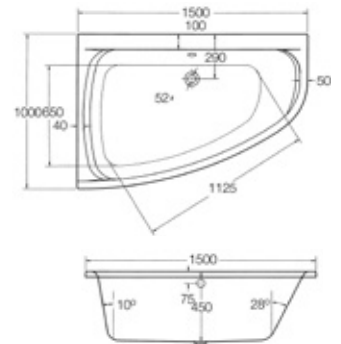

## Orlah

aquabathe®

Available with:

Left hand bath shown.

Orlah  
1500 x 1040mm LH  
1500 x 1040mm RH  
Corner panel

Plain Bath  
F05706 **£305**  
F05707 **£305**  
F05705 **£130**

Tungstenite  
F05719 **£405**  
F05720 **£405**

## Cloud

aquabathe®

Available with:

Left hand bath shown.

Cloud  
1500 x 1000mm LH  
1500 x 1000mm RH  
Corner panel

Plain Bath  
F05204 **£445**  
F05205 **£445**  
F05215 **£160**

Add something extra...  
See page 142