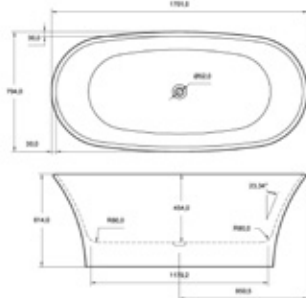

**Primo**  
page 134

1700 x 700mm	••		•				
1700 x 750mm	••	••	•		••	•	•
1700 x 800mm	••				••		
1800 x 800mm	••	••	•		••	••	
1800 x 900mm							
1900 x 800mm					••		•
1900 x 900mm					••		

1500 x 700mm		•		•	•		
1700 x 700mm							
1700 x 800mm	•	•	•	•			•
1800 x 800mm					•	•	

# Summit

aqwabathe®

Twin-skinned luxury freestanding double-ended bath

F05283 1480 x 750mm

£1,345

F05248 1680 x 800mm

£1,535