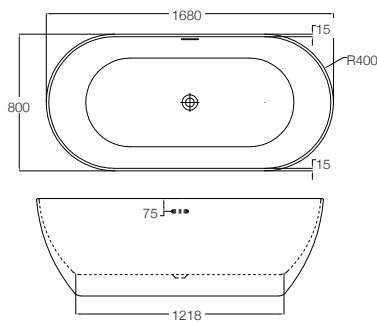

**Primo**  
page 134

1700 x 700mm	••		•				
1700 x 750mm	••	••	•		••	•	•
1700 x 800mm	••				••		
1800 x 800mm	••	••	•		••	••	
1800 x 900mm							
1900 x 800mm					••		•
1900 x 900mm					••		

1500 x 700mm		•		•	•		
1700 x 700mm							
1700 x 800mm	•	•	•	•			•
1800 x 800mm					•	•	

# Summit

aqwabathe®

Twin-skinned luxury freestanding double-ended bath

F05283 1480 x 750mm

£1,345

F05248 1680 x 800mm

£1,535

# Graphite Summit

aquabathe®

F05249

Twin-skinned luxury freestanding double-ended bath with matt black finish

1680 x 800mm

£1,745