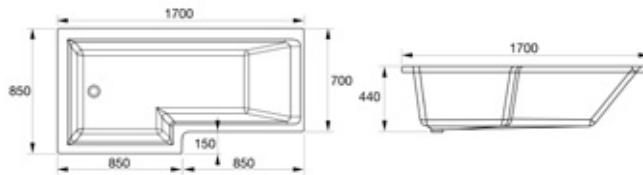

Blok with Acrylic Panel

- 1500 x 850mm
- 1600 x 850mm
- 1700 x 850mm
- 1700 x 850mm Tungstenite
- 1800 x 850mm
- Acrylic end panel

LH Bath

- F01058 / F01041 / F01090 **£745**
- F01062 / F01042 / F01090 **£795**
- F01064 / F01043 / F01090 **£825**
- F01072 / F01043 / F01090 **£925**
- F01068 / F01044 / F01090 **£845**
- F01048 **£60**

RH Bath

- F01059 / F01041 / F01090 **£745**
- F01063 / F01042 / F01090 **£795**
- F01065 / F01043 / F01090 **£825**
- F01073 / F01043 / F01090 **£925**
- F01069 / F01044 / F01090 **£845**

Blok with Wooden Panel

- 1700 x 850mm
- Wooden end panel

Plain Bath LH

- F01064 / F01090 / LH Colour Code **£920**
- END Colour Code **£100**

Plain Bath RH

- F01064 / F01090 / RH Colour Code **£920**

(Bath price includes bath, front panel and shower screen with towel rail.)

Gloss White	Avola Grey	Modern Oak	Dust Grey	Matt Indigo

LH	F02921	LH	F02925	LH	F02923	LH	F02927	LH	F02928
RH	F02929	RH	F02933	RH	F02931	RH	F02935	RH	F02936
END	F02937	END	F02941	END	F02939	END	F02943	END	F02944