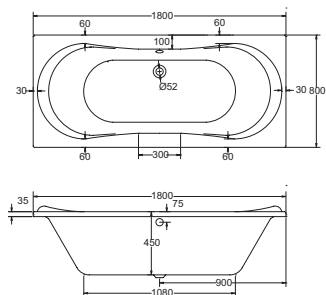

Comet

aquabathe®

F05169 10 jet whirlpool bath **£1,095**