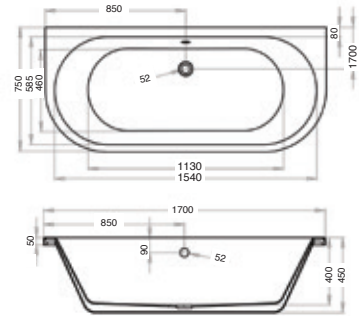

Proudly Manufactured in the UK

Feet Options

£165

£165

£165

£165

£165

Waste Options

£295

£390

£105

£35