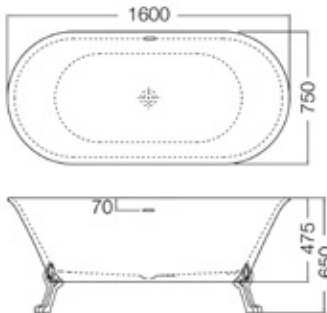

Bramhope

F01359

Luxury traditional freestanding thin-rim double-ended bath with chrome ball feet
1600 x 750mm

£825