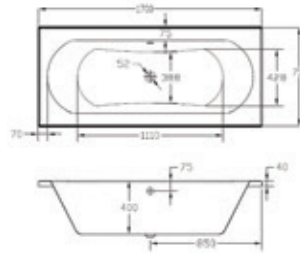

Duo
1700 x 700mm
1700 x 750mm
1800 x 800mm

Plain Bath
F05257 **£265**
F05259 **£285**
F05260 **£330**

Tungstenite
F05258 **£365**