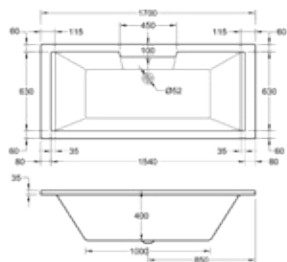

# Legend

aqwabathe®

Available with:

Legend  
1700 x 750mm  
1800 x 800mm

Plain Bath  
F05235 **£355**  
F05233 **£460**

Tungstenite  
F05236 **£455**  
F05234 **£560**