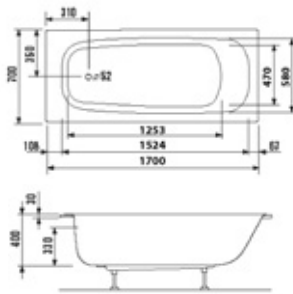

Art

aquabathe®

Available with:

Steel

aquabathe®

Deluxe Whirlpool
Add **£1,545**

Under Water Lighting
Add **£225**

Strengthen your bath with a layer of Tungstenite.
This durable mineral locks in warmth and offers better support.