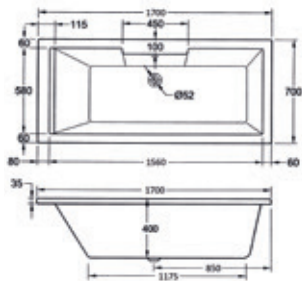

Legend
1500 x 700mm
1600 x 700mm
1700 x 700mm
1700 x 750mm
1800 x 800mm