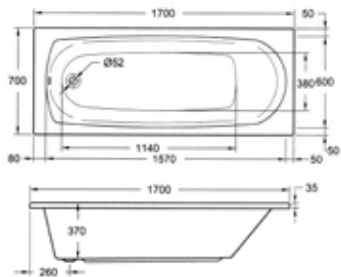

## Caymen

aquabathe®

Available with:

Caymen  
 1200 x 700mm  
 1400 x 700mm  
 1500 x 700mm  
 1600 x 700mm  
 1700 x 700mm  
 Twin grips\* F05693 **£25**

Plain Bath  
 F05310 **£285**  
 F05311 **£285**  
 F05308 **£285**  
 F05309 **£305**  
 F05307 **£235**