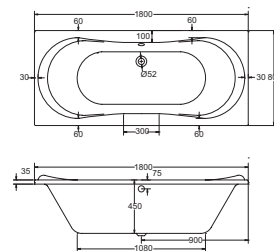

Comet
1800 x 800

Plain Bath
F05194 **£360**

Deluxe Whirlpool
Add **£1,545**

Under Water Lighting
Add **£225**

Strengthen your bath with a layer of Tungstenite.
This durable mineral locks in warmth and offers better support.