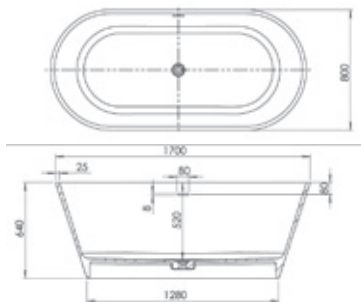

FREE Solid Surface cleaning kit