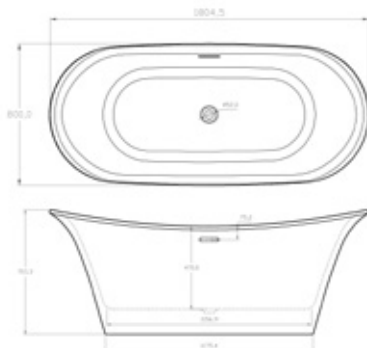

Bow

Twin-skinned luxury freestanding double-ended traditional bath with integrated white waste

1800 x 800mm

F05963 White
F05964 Graphite

£1,295
£1,495

Optional plinth

F06165 Black plinth
F06164 White plinth
F06166 Brass plinth

£195
£195
£195