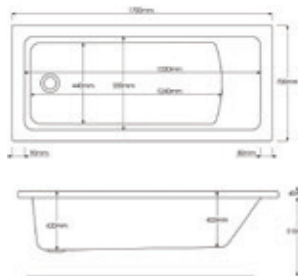

Chic²
1700 x 700mm
1700 x 750mm
1800 x 800mm