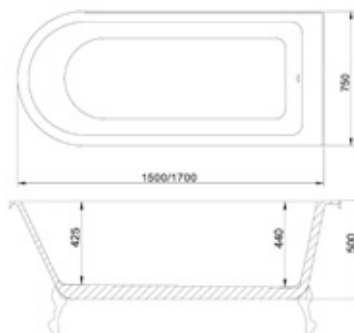

Islington

Luxury traditional freestanding thin-rimmed single-ended bath with chrome ball feet and wall lip

- F01741 1500 x 750mm LH **£675**
- F01742 1500 x 750mm RH **£675**
- F01743 1700 x 750mm LH **£695**
- F01744 1700 x 750mm RH **£695**
- F01740 Dedicated bath screen **£295**
- W850 H1450 **£295**

(Hand dictated by wall lip - RH shown)