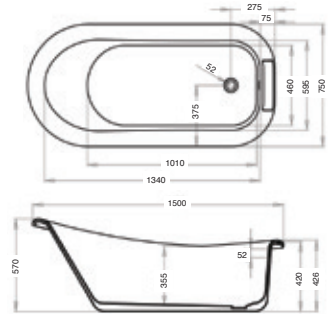

1500 x 700mm		•		•	•		
1700 x 700mm							
1700 x 800mm	•	•	•	•			•
1800 x 800mm					•	•	

### Corner Baths

• Tungstenite bath available in this size.

**Orlah**  
page 136

**Cloud**  
page 136

**Lagoon**  
page 137

**Luxe**  
page 137

1200 x 1200mm		•		
1400 x 1400mm				•
1450 x 1450mm			•	
1500 x 1000mm			•	
1500 x 1040mm	••			

### Shower Baths

• Tungstenite bath available in this size.

**Compact**  
page 138

**Waterfall**  
page 139

**Luxury 'P'**  
page 140

**Blok**  
page 141

1500 x 700mm	•	••	••	•
1600 x 700mm				•
1700 x 700mm	••		••	••
1700 x 750mm		••		
1800 x 700mm				•

## Camden

Slipper freestanding bath

F01050 1500 x 750mm

£635

F01051 With Dust Grey finish

£795

(Bath feet required)

Proudly Manufactured in the UK