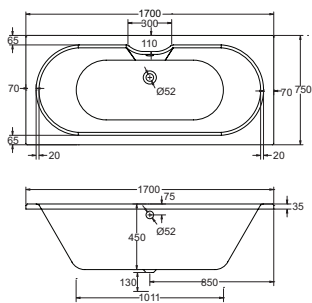

Luna

6

aquabathe®

F05171 6 jet whirlpool bath **£670**