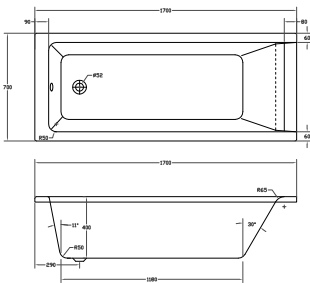

Medici
1600 x 700mm
1700 x 700mm
1700 x 750mm
1800 x 800mm