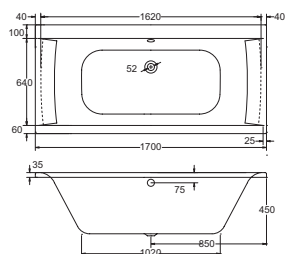

# Chic<sup>2</sup>

aqwabathe®

Increased bathing capacity

Chic<sup>2</sup>  
1700 x 700mm  
1700 x 750mm  
1800 x 800mm

Plain Bath  
F05267 **£415**  
F05268 **£435**  
F05269 **£470**

# Oporto

aqwabathe®

Available with:

Oporto  
1700 x 800mm  
1800 x 800mm  
1900 x 800mm  
1900 x 900mm

Plain Bath  
F05198 **£355**  
F05192 **£450**  
F05197 **£505**  
F05193 **£505**

Tungstenite  
F05200 **£455**  
F05201 **£550**  
F05202 **£605**  
F05203 **£60**