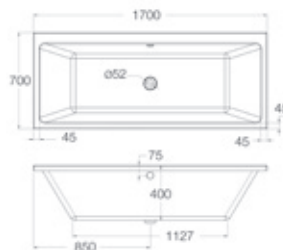

Chic²
1700 x 700mm
1700 x 750mm
1800 x 800mm