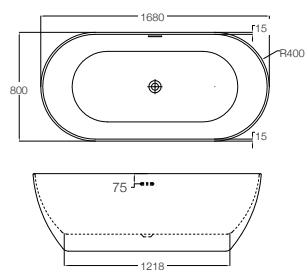

**Primo**  
page 134

1700 x 700mm	••		•				
1700 x 750mm	••	••	•		••	•	•
1700 x 800mm	••				••		
1800 x 800mm	••	••	•		••	••	
1800 x 900mm							
1900 x 800mm					••		•
1900 x 900mm					••		

1500 x 700mm		•		•	•		
1700 x 700mm							
1700 x 800mm	•	•	•	•			•
1800 x 800mm					•	•	

### Corner Baths

• Tungstenite bath available in this size.

**Orlah**  
page 136

**Cloud**  
page 136

**Lagoon**  
page 137

**Luxe**  
page 137

1200 x 1200mm		•		
1400 x 1400mm				•
1450 x 1450mm			•	
1500 x 1000mm			•	
1500 x 1040mm	••			

# Summit

aqwabathe®

Twin-skinned luxury freestanding double-ended bath

F05283 1480 x 750mm

£1,345

F05248 1680 x 800mm

£1,535