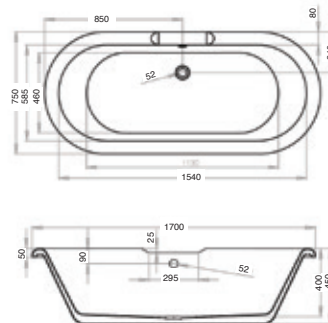

Proudly Manufactured in the UK