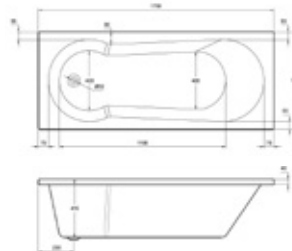

Oporto
1700 x 700mm shower bath
1700 x 800mm shower bath