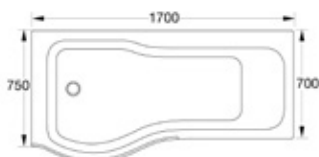

Add something extra...
See page 142

6 6 Jet Whirlpool
Add £495

8 8 Jet Whirlpool
Add £535

10 10 Jet Whirlpool
Add £625

12 12 Jet Air Spa
Add £745