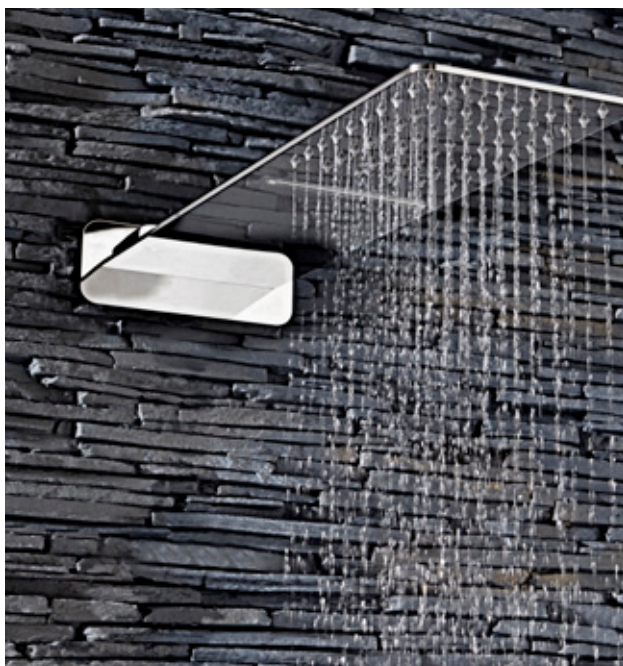

Macillo
F01977 Fixed head LP2

MP

Ultra thin
F01978 Fixed head with water blade

£360