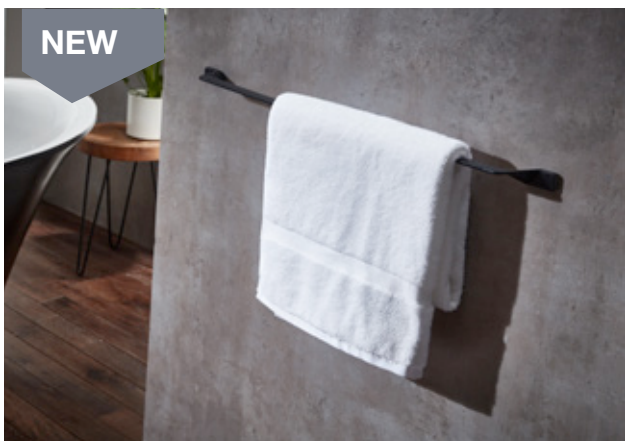

F01255 Soap dish £60

F01257 Toilet roll holder £45

F01259 750mm Towel rail £80

Matt Black Accessories

F01260 750mm Towel rail £80

F01252 Glass holder £50

F01256 Soap dish £60

F01258 Toilet roll holder £45

F03705 Double robe hook

£15

F03716 Soap dispenser

£65

F03704 Toilet brush

£65

F03702 Shower tidy

£75