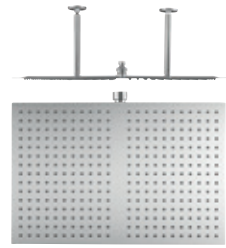

Sabre
F01972 Fixed head with water blade

£350

All shower heads require a shower valve
from page 328-331 to operate

aquaflow® Designer Shower Heads
Italia

Cellular Head shown

MP

Matrix

F01958 600 x 400mm