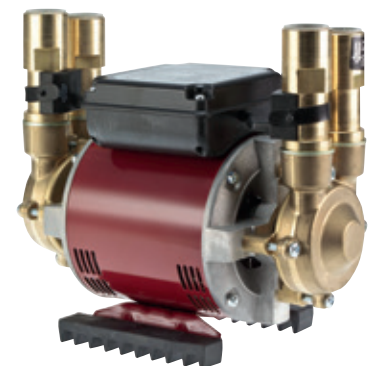

Deluge brass pump

F05473

With brass body and impeller Twin 3.0 bar (suitable for 2 showers or a basic bathroom suite with large shower head)

£495