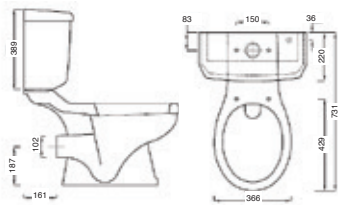

F03580 / F03579 / F03668 WC inc. soft close seat W502 H843 D731 **£455**