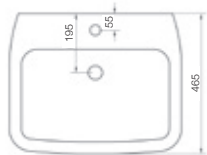

W570 H170 D465 **£65**
£35