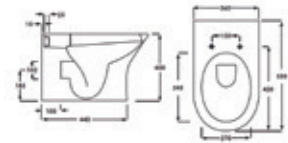

F04580 / F04581	Back to wall WC inc. soft close seat	W360 H400 D550	£220
F04593 / F04364	Maxi back to wall WC inc. soft close seat	W360 H455 D520	£315
F04592 / F04581	Mini back to wall WC inc. soft close seat	W360 H425 D520	£275