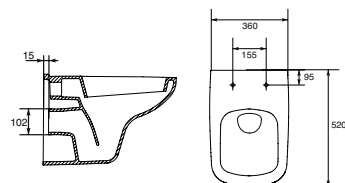

- | | | | |
|--------|-----------------|----------------|-------------|
| F02327 | 500mm basin 1TH | W500 H135 D395 | £80 |
| F02328 | 550mm basin 1TH | W554 H140 D397 | £95 |
| F02329 | 600mm basin 1TH | W600 H145 D410 | £105 |
| F02297 | Pedestal | | £85 |
| F02330 | Semi pedestal | | £80 |