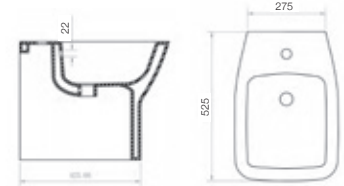

W355 H415 D525 **£165**