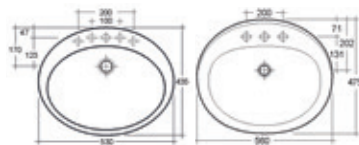

£25

Over Counter Basins

F04408 Lily 465mm basin W465 H180 D335

£90

F04384 Emma 400mm basin W400 H215 D400

£105

F04385 Overflow kit

£25