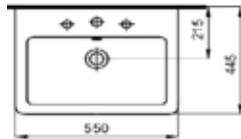

Vibe

aquaceramica™

The sanitaryware in our Vibe range have beauty and design at their core, with angled lines, pristine finishes and money-saving features working together to ensure life runs with ease.

A spectacular look for any modern bathroom.