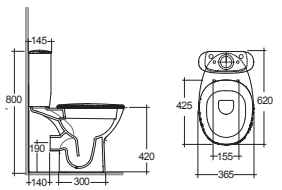

F04418 WC inc. soft close seat

W365 H800 D620 **£270**