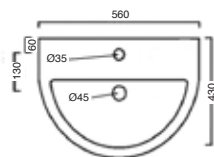

Total **£1,130**

Select alternative bath and tap options to design it your own way!

Emme

aquaceramica®
Italia

Elegant and contemporary, the Emme range gives you sleek minimalist style without the fuss.

Pair the pedestal basin with any of our toilet designs for a designer bathroom look without the high-end price tag.