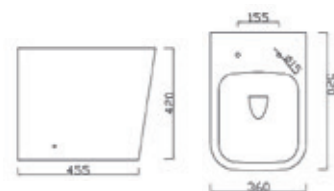

F01865 / F01869
Back to wall WC inc. soft close seat

W360 H420 D520 **£215**