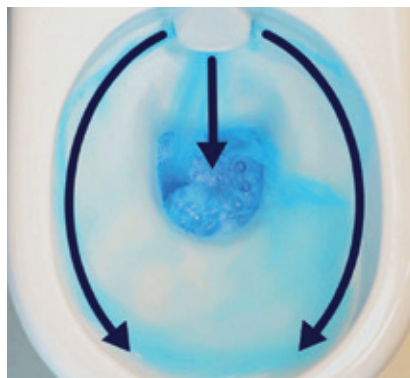

- Prevents build-up of limescale & bacteria
- Powerful flush
- More economical than rimmed toilets
- Comfort height - 50cm taller than average

Proposed Compact Rimless Suite...

Caymen bath	£235
Superstyle panel	£60
Compact Rimless 550mm basin	£75
Pedestal	£55
WC inc. soft close seat	£460
Compact basin mono	£75
Compact bath filler	£105
Wastes (chrome)	£15

Total £1,080

Select alternative bath and tap options to design it your own way!