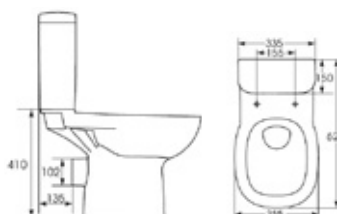

F02332 WC inc. seat
F02333 WC inc. soft close seat

W355 H795 D625 **£295**
W355 H795 D625 **£350**