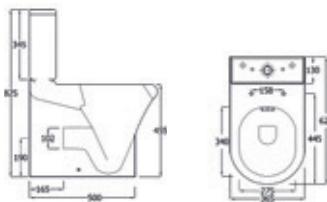

F04362 / F04354 / F04364	Open back WC inc. soft close seat	W365 H825 D625	£460
F04363 / F04354 / F04364	Flush to wall WC inc. soft close seat	W365 H825 D625	£460