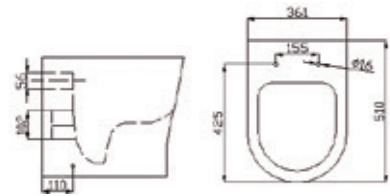

F60R

The F60R range is back for another season, allowing you to enjoy one of our most popular ranges at home. Three perfectly-styled pieces — crafted with relaxed curves, a transitional look and raised torsos for better comfort — give you affordable European-luxe that caters to everyday living.

The F60R suite looks great with...

F03745 Geneva designer radiator W420 H1800 **£385**

Complete the look...

For more bath options see pages 104-145

For more tap options see pages 262-309