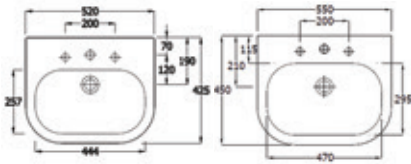

Tonique

RAK
CERAMICS

The Tonique is unbeatable when it comes to showcasing designer style. This stunning range lets you achieve a showroom finish in your home, whilst complementing existing decor. Sleek lines and striking curves guarantee a seamless look, full of personality.

F04554 550mm basin 1TH
F04553 520mm semi-recess basin 1TH
F04557 Pedestal

W520 H170 D425 **£65**
W550 H180 D450 **£140**
£50