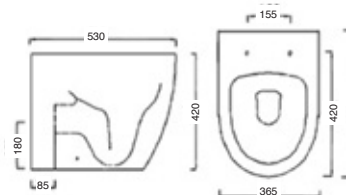

F01913 / F01917
Back to wall WC inc. soft close seat

W365 H420 D530 **£215**