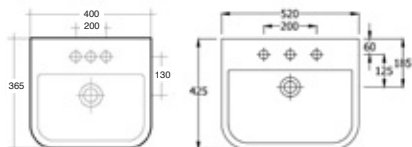

Series 600

RAK
CERAMICS

The iconic Series 600 offers twice the practicality through a streamlined design that transforms cramped spaces. The contemporary styling takes the focus off your bathroom's size and on to its style.

- F04442 400mm hand basin 1TH
- F04443 400mm hand basin 2TH
- F04446 520mm basin 1TH
- F04447 520mm basin 2TH
- F04453 Pedestal (520mm basin only)
- F04451 Semi pedestal (520mm basin only)

- W400 H180 D365 **£75**
- W400 H180 D365 **£75**
- W520 H190 D425 **£65**
- W520 H190 D425 **£65**
- **£50**
- **£50**