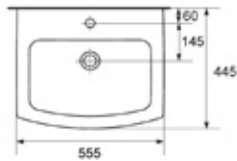

W555 H140 D445 **£90**
£85