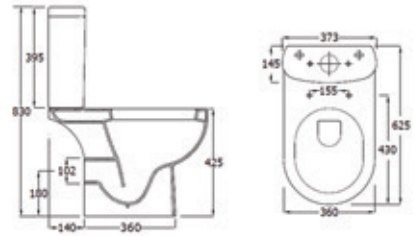

F04554 550mm basin 1TH
F04553 520mm semi-recess basin 1TH
F04557 Pedestal

W520 H170 D425 **£65**
W550 H180 D450 **£140**
£50

F04559 / F04556 / F04558
WC inc. soft close seat
F04560 / F04556 / F04558
Flush to wall WC inc. soft close seat