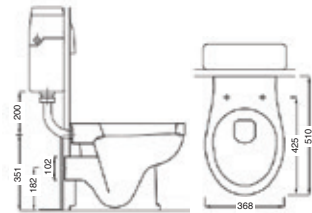

Hamilton

aquaceramica™

Go simple and graceful with the vintage styling of the Hamilton range. This beautiful range comes in a variety of heritage-inspired styles, allowing you to use each toilet and basin as an elegant centrepiece, or accent fitting for your bathroom