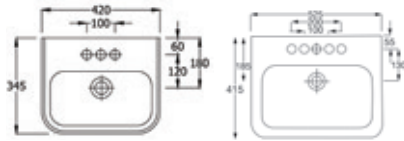

Metro

RAK
CERAMICS

Metro is a cutting-edge range finished in a beautiful ceramic glaze. It boasts smooth contours for easy cleaning, taller heights for extra support, and an innovative open-access toilet with the sleekness of a designer WC.

F04726	420mm basin 1TH	W420 H172 D345	£75
F04727	420mm basin 2TH	W420 H172 D345	£75
F04728	520mm basin 1TH	W525 H185 D415	£85
F04729	520mm basin 2TH	W525 H185 D415	£85
F04736	Pedestal (520mm basin only)		£70
F04733	Semi pedestal (420mm basin only)		£80
F04734	Semi pedestal (520mm basin only)		£80

F04741 / F04754	Wall hung WC inc. soft close seat	W337 H340 D525	£290