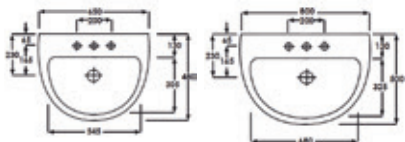

Harmony

RAK
CERAMICS

Our Harmony sanitaryware creates a space where you can indulge in relaxation, knowing everything in your bathroom instils beauty and ease. A combination of smooth sweeping curves, enhanced with faceted geometric lines, ensure this designer range always brings something special to your bathroom.

F04397 650mm basin 1TH
F04398 800mm basin 1TH
F04403 Pedestal
F04401 Semi Pedestal

W650 H185 D480 **£180**
W800 H185 D500 **£210**
£125
£105