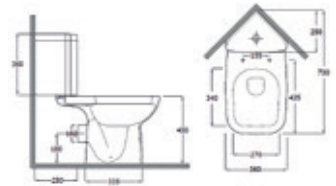

F04433
Corner WC inc. soft close seat

W360 H760 D730 **£230**