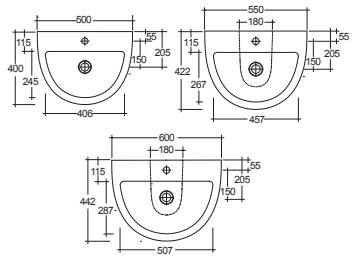

W500 H160 D400 **£75**
W550 H160 D422 **£80**
W600 H160 D442 **£85**
£65
£65