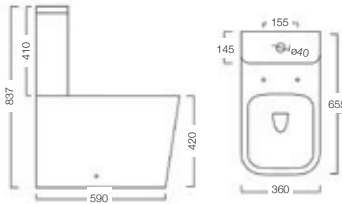

F01867 / F01866 / F01869
WC inc. soft close seat

W360 H837 D655 **£465**