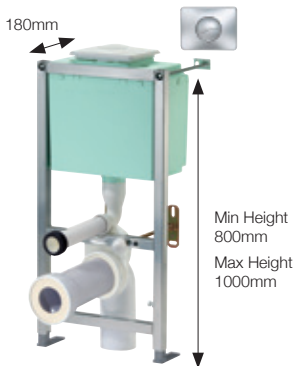

SIAMP
F05647
BCM800. 800mm frame inc. cistern and chrome flush plate **£270**