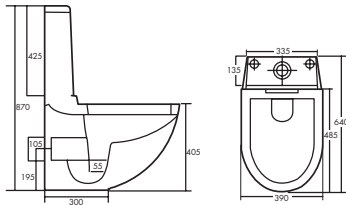

F04750 / F04748 / F04753	WC inc. seat	W390 H870 D640	£405
F04750 / F04748 / F04752	WC inc. soft close seat	W390 H870 D640	£445

Want to use your toilet as a focal point? Back-to-wall WCs heighten visual appeal and offer a striking juxtaposition against tiled walls. Don't be afraid to play with light and dark colours - the trick lies in linking the differences.