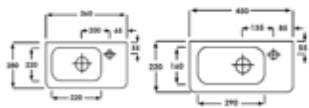

Cloak Basins

F04591 Resort 360mm W360 H160 D280

£70

F04568 Resort 450mm W450 H160 D220

£75

(Basins available as 1 tap hole RH only)