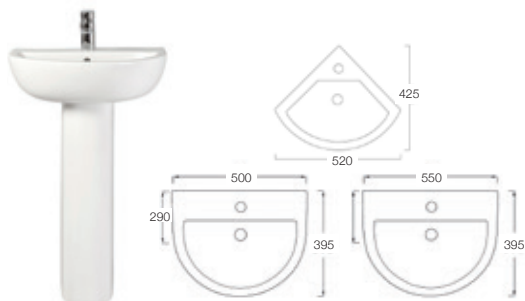

Be inspired...

Kubix Freestanding Bath
Page 110

F60 Freestanding Bath Shower Mixer
Page 293

Kilmore Mirror
Page 220

Valore

Part of our Italian collection, the Valore range has the essence of European design at its heart. With elegant round edges and precision-engineered detailing, it takes Classic-Contemporary design to a whole new level.