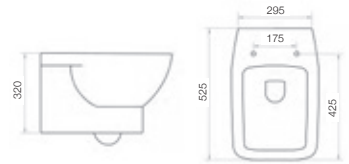

W355 H365 D525 **£175**