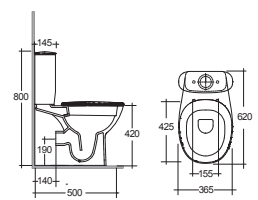

F04414 Flush to wall WC inc. soft close seat W365 H800 D620 **£285**