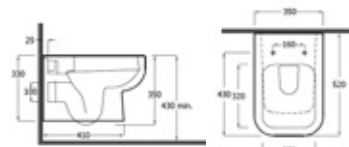

- F04442 400mm hand basin 1TH
- F04443 400mm hand basin 2TH
- F04446 520mm basin 1TH
- F04447 520mm basin 2TH
- F04453 Pedestal (520mm basin only)
- F04451 Semi pedestal (520mm basin only)

- W400 H180 D365 **£75**
- W400 H180 D365 **£75**
- W520 H190 D425 **£65**
- W520 H190 D425 **£65**
- £50**
- £50**