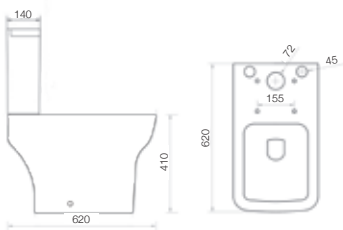

F01883 570 basin 1TH
F01887 Pedestal

W570 H170 D465 **£65**
W570 H170 D465 **£35**

F01889 / F01888
Wall hung WC inc. soft close seat

W355 H365 D490 **£175**

F01886 / F01885 / F01888
WC inc. soft close seat