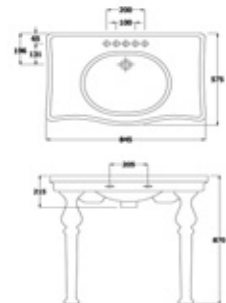

845mm console basin W845 H870 D575
ITH F06161 2TH F06162 3TH F06163
F06160 Ceramic legs

£485
£120