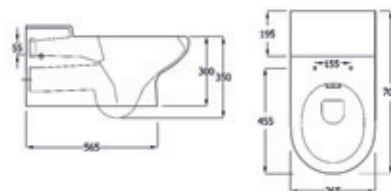

F04365 / F04364	Wall hung WC inc. soft close seat	W365 H350 D700	£610

Rimless toilets mean there's nowhere for germs to linger, resulting in a significant reduction of bacteria and limescale. As there's no need for the cistern to distribute water to the rim, they also improve flush efficiency.