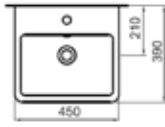

Vibe

aquaceramica™

The sanitaryware in our Vibe range have beauty and design at their core, with angled lines, pristine finishes and money-saving features working together to ensure life runs with ease.

A spectacular look for any modern bathroom.