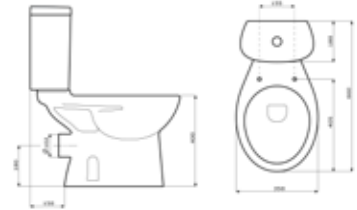

F04311 550mm basin & pedestal 1TH
F04313 550mm basin & pedestal 2TH

W550 H830 D440 **£75**
W550 H830 D440 **£75**

F04315 WC inc. seat
F04315 / F04318 WC inc. soft close seat

W350 H790 D660 **£175**
W350 H790 D660 **£210**