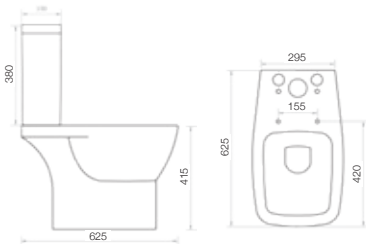

F01876 570mm basin 1TH
F01880 Pedestal

W570 H170 D465 **£65**
£35

F01882 / F01881
Wall hung WC inc. soft close seat

W355 H365 D525 **£175**

F01879 / F01878 / F01881
WC inc. soft close seat

W355 H415 D625 **£215**