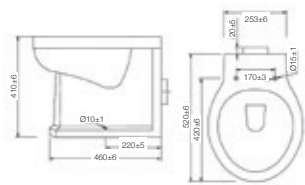

W500 H250 D310 **£75**
W550 H250 D480 **£80**
W550 H250 D480 **£80**
W610 H250 D506 **£90**
£45

845mm console basin W845 H870 D575
ITH F06161 2TH F06162 3TH F06163
F06160 Ceramic legs

£485
£120

F01248 / F01243
Back to wall pan inc. soft close solid oak seat W385 H410 D520 **£185**