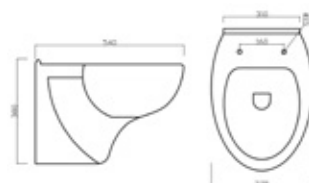

- F01855 / F01852 Wall hung WC inc. soft close seat W375 H380 D540 **£170**