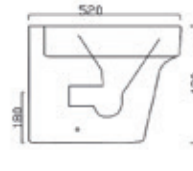

F01920 / F01925
Back to wall WC inc. soft close seat

W360 H420 D520 **£190**