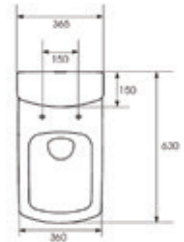

W365 H780 D630 **£330**

Every bathroom needs character, but don't feel you have to overload on accessories. A quirky basin or toilet is an instant way to inject personality. Contrasting detailing, tiered styling and a distinctive seat ensures the Razor never looks clichéd or predictable. Perfect for creating a truly unique space.