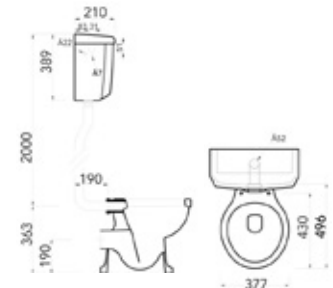

Hamilton

aquaceramica™

Go simple and graceful with the vintage styling of the Hamilton range. This beautiful range comes in a variety of heritage-inspired styles, allowing you to use each toilet and basin as an elegant centrepiece, or accent fitting for your bathroom

F03578 / F03668 Back to wall WC inc. soft close seat W368 H381 D510 **£365**