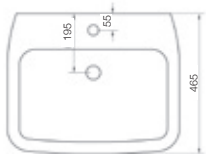

W570 H170 D465 **£65**
W570 H170 D465 **£35**