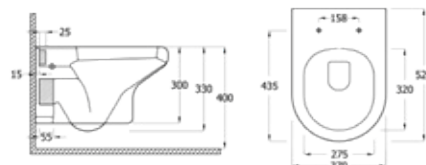

More basin options on page 92

- | | | | |
|--------|------------------------|----------------|------------|
| F04347 | 450mm basin 1TH | W450 H195 D360 | £75 |
| F04348 | 450mm basin 2TH | W450 H195 D360 | £75 |
| F04349 | 550mm basin 1TH | W545 H195 D410 | £75 |
| F04350 | 550mm basin 2TH | W545 H195 D410 | £75 |
| F04372 | Pedestal (450mm basin) | | £55 |
| F04368 | Pedestal (550mm basin) | | £55 |
| F04369 | Semi pedestal | | £65 |