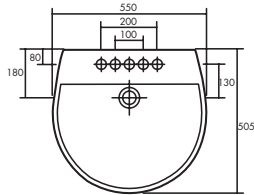

Reserva

RAK
CERAMICS

Give bathrooms an instant design upgrade with our Reserva range, which has state-of-the-art in-trap glazing for better hygiene and efficiency. The curved silhouettes and thin edges are also ideal for mastering sophisticated modern style.

F04742	550mm basin 1TH	W550 H185 D505	£110
F04743	550mm basin 2TH	W550 H185 D505	£110
F04751	Pedestal		£75
F04749	Semi pedestal		£75