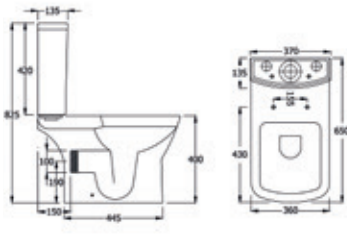

F04476 / F04474 / F04464
WC inc. soft close seat

W370 H825 D650 **£410**