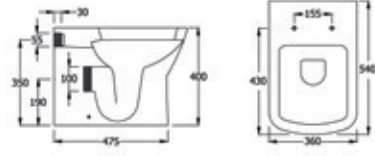

F04473 / F04464
Back to wall WC inc. soft close seat

W360 H400 D540 **£310**