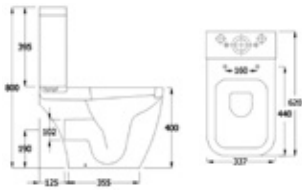

F04735 / F04732 / F04754	WC inc. soft close seat	W337 H800 D620	£395	F04731 / F04754	Back to wall WC inc. soft close seat	W337 H400 D520	£270