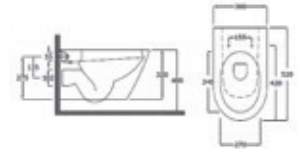

- | | | | |
|--------|-------------------------------------|----------------|-------------|
| F04567 | 450mm corner basin 1TH | W450 H160 D400 | £110 |
| F04569 | 500mm basin 1TH | W500 H160 D460 | £75 |
| F04570 | 550mm basin 1TH | W550 H160 D460 | £85 |
| F04572 | 650mm basin 1TH | W650 H160 D460 | £115 |
| F04589 | Small pedestal (550mm basin) | | £60 |
| F04582 | Large pedestal (650mm basin) | | £75 |
| F04590 | Slimline pedestal (450/500mm basin) | | £50 |
| F04595 | Semi pedestal (500/550mm basin) | | £75 |