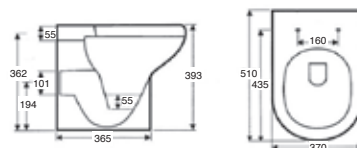

F04351 / F04370	Back to wall WC inc. seat	W370 H393 D510	£185
F04351 / F04466	Back to wall WC inc. soft close seat	W370 H393 D510	£230