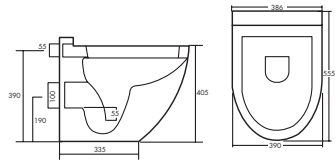

F04747 / F04753	Back to wall WC inc. seat	W386 H405 D555	£270
F04747 / F04752	Back to wall WC inc. soft close seat	W386 H405 D555	£310