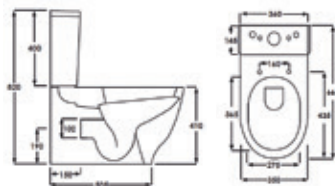

F04402 / F04400 / F04404
WC inc. soft close seat

W360 H820 D665 **£525**