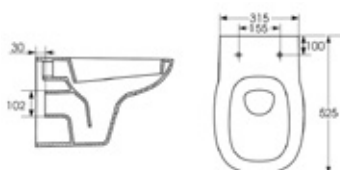

F02337 / F02336
Wall hung WC inc. soft close seat

W355 H365 D525 **£285**