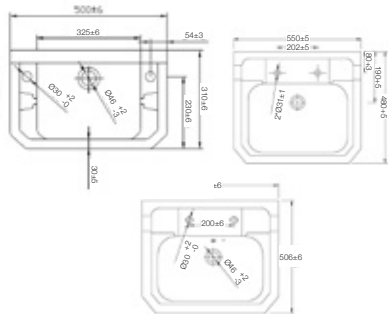

Holborn

F01234/F03807
500mm basin and pedestal radiator

W500 H970 D310 **£295**

F01235 550mm semi-recess basin 1TH
F01236 550mm semi-recess basin 2TH

W550 H193 D442 **£85**
W550 H193 D442 **£85**

F01234 500mm basin 2TH
F01232 560mm basin 1TH
F01233 560mm basin 2TH
F01231 610mm basin 2TH
F01239 Pedestal