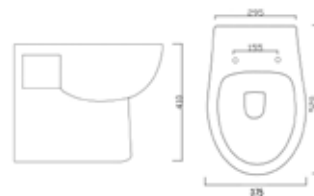

- F01847 / F01852 Back to wall WC inc. soft close seat W375 H410 D520 **£170**