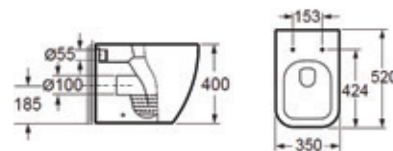

F04192 560mm basin 1TH
F04193 Pedestal

W560 H140 D455 **£115**
£60

F04195 / F04190
Wall hung WC inc. soft close seat

W358 H350 D505 **£355**

F04189 / F04191 / F04190
WC inc. soft close seat

W357 H840 D645 **£450**