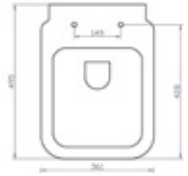

F01903 600mm basin 1TH
 F01908 Pedestal
 F01862 Semi-Pedestal

W600 H130 D410 **£115**
£70
£60

F01926 / F01925
 Wall hung WC inc. soft close seat

W361 H390 D495 **£195**

F01922 / F01921 / F01925
 WC inc. soft close seat
 F01923 / F01921 / F01925
 Flush to wall WC inc. soft close seat