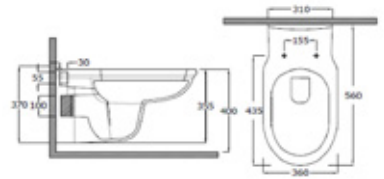

F04490 / F04489	Wall hung WC inc. soft close seat	W360 H355 D560	£240