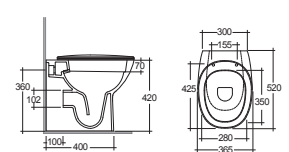

F04415 Back to wall WC inc. soft close seat W365 H420 D520 **£210**