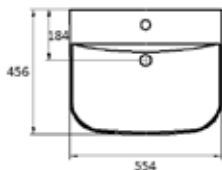

F01827 550mm basin and pedestal 1TH W554 H874 D456 **£180**