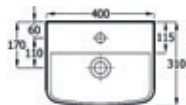

Cloak Basins

F04591 Resort 360mm W360 H160 D280

£70

F04568 Resort 450mm W450 H160 D220

£75

(Basins available as 1 tap hole RH only)

F04469 Summit 400mm W400 H136 D310

£110