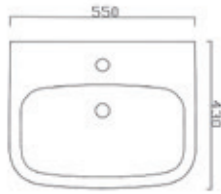

Modo

aquacera**amica**®
Italia

With its expert and attentive sculpting, it's easy to see why the Modo range boasts a quality like no other. Every aspect of its look is designed to enhance your home, with streamlined shapes, taller frames and slender wrap-over seats all working together to boost the comfort and luxury of your environment. And thanks to a radiant white-ceramic glaze, this range is also incredibly beautiful to look at.

F01864 550mm basin 1TH
F01868 Pedestal
F01870 Semi pedestal

W550 H160 D430 **£105**
£70
£60