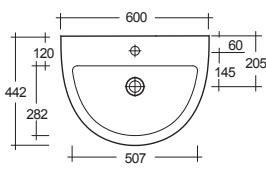

Total £980

Select alternative bath and tap
options to design it your own way!

NEW

Morning

RAK
CERAMICS

The sleek curves and thin rim design of the Morning offer classically elegant styling for use in any bathroom scheme. With a variety of options available, from semi-recess basins to wall hung toilets, the versatility of the range is outstanding.