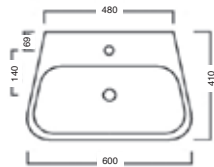

F01903 600mm basin 1TH
F01908 Pedestal
F01862 Semi-Pedestal

W600 H130 D410 **£115**
£70
£60