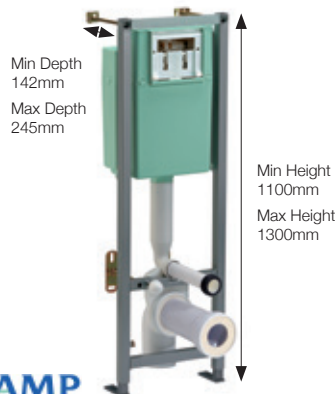

SIAMP
F05646
BCM350. 1100mm frame inc. cistern **£270**
(See flush plate options opposite)