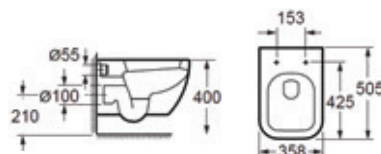

F04195 / F04190
Wall hung WC inc. soft close seat

W358 H350 D505 **£355**