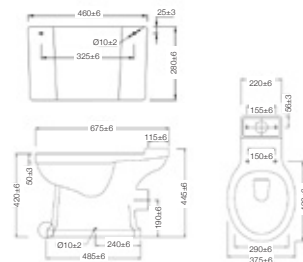

W500 H250 D310 **£75**
W550 H250 D480 **£80**
W550 H250 D480 **£80**
W610 H250 D506 **£90**
£45

845mm console basin W845 H870 D575
ITH F06161 2TH F06162 3TH F06163
F06160 Ceramic legs

£485
£120

F01248 / F01243
Back to wall pan inc. soft close solid oak seat W385 H410 D520 **£185**