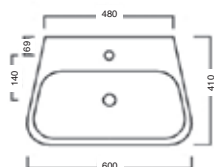

Total **£1,265**

Select alternative bath and tap options to design it your own way!

Bellisi

Proving minimalist bathrooms don't have to look samey, the breath-taking Bellisi range is a highlight feature of our Italian Collection. Made from smooth, vitreous china ceramic set in a high-gloss glaze, this beautiful selection of structured shapes allows you to achieve a clean and serene interior with plenty of character.