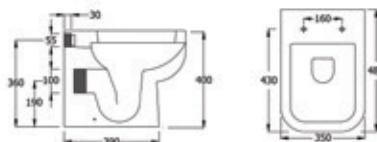

- F04449 / F04455
- Back to wall WC inc. seat
- F04449 / F04463
- Back to wall WC inc. soft close seat

- W350 H400 D480 **£190**
- W350 H400 D480 **£220**