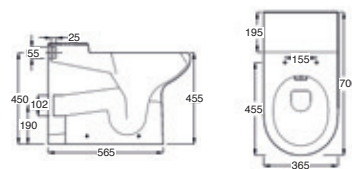

F04361 / F04364	Back to wall WC inc. soft close seat	W365 H455 D700	£590