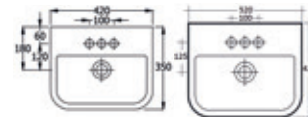

F04444 Series 600 420mm 1TH W420 H175 D350

£130

£130

F04448 Series 600 520mm 1TH W520 H190 D425

£135