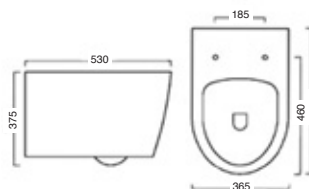

F01918 / F01917
Wall hung WC inc. soft close seat

W365 H375 D530 **£225**