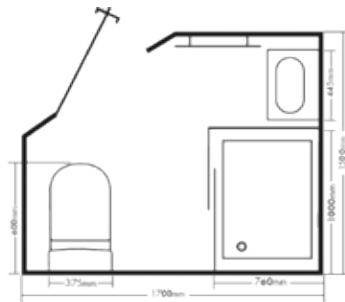

- F00495 Wall Hung Unit, 1000mm Sliding Door **£945**
- F00496 Wall Hung Unit, 1200mm Sliding Door **£945**
- F00497 Floorstanding Unit, 1000mm Sliding Door **£945**
- F00498 Floorstanding Unit, 1200mm Sliding Door **£945**

Get The Slider En-Suite...

- F60S WC inc. soft close seat £485
- Gloss White basin unit & mirror £325
- Luxury 1000mm or 1200mm sliding door inc. 760mm side panel £785
- Designer 1000 x 760mm or 1200 x 760mm shower tray £245
- Cubix² mini basin mono £90
- Wastes (chrome) £30

Total Value **£1,960**

Special Price **£945**