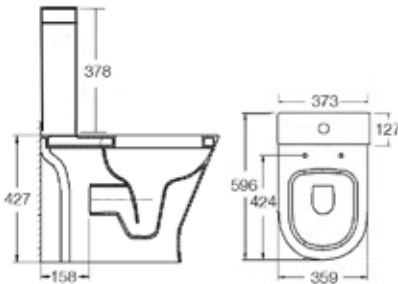

The F60R suite looks great with...

F03745 Geneva designer radiator W420 H1800 **£385**