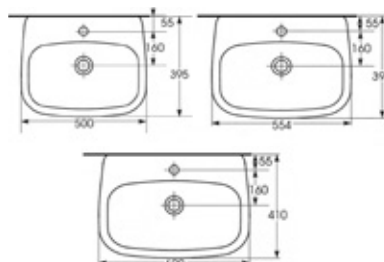

F02327 500mm basin
F02328 550mm basin
F02329 600mm basin
F02297 Pedestal **£85**
F02330 Semi pedestal **£80**
(Basins available as 1 tap hole only)

W500 H135 D395 **£80**
W554 H140 D397 **£95**
W600 H145 D410 **£105**