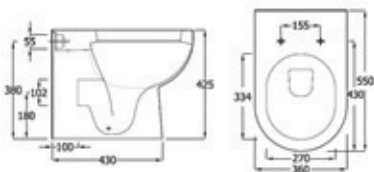

F04555/ F04558
Back to wall WC inc. soft close seat

W360 H425 D550 **£230**