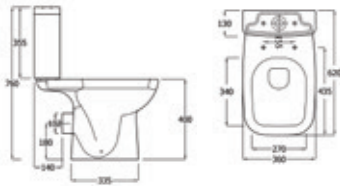

F04435 / F04430 / F04437
WC inc. soft close seat

W360 H760 D620 **£210**