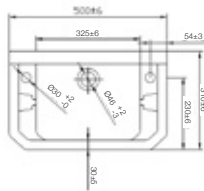

F01234/F03807
500mm basin and pedestal radiator

W500 H970 D310 **£295**