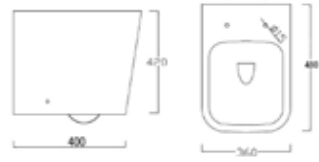

F01871 / F01869
Wall hung WC inc. soft close seat

W360 H420 D480 **£225**