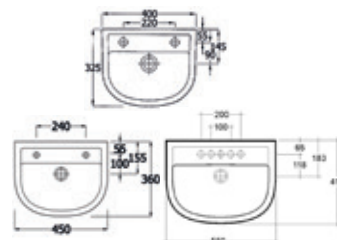

F04356 Compact Slimline 400mm 1TH LH W400 H175 D325

£130

F04357 Compact Slimline 400mm 1TH RH W400 H175 D325

£130

F04358 Compact 450mm 1TH LH W450 H185 D360

£150

F04359 Compact 450mm 1TH RH W450 H185 D360

£150

F04360 Compact 450mm 2TH W450 H185 D360

£150

F04373 Compact 550mm 1TH W550 H195 D415

£150

F04374 Compact 550mm 2TH W550 H195 D415

£150