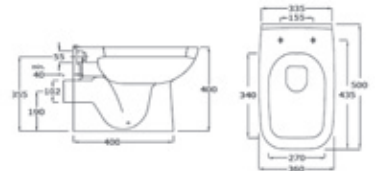

F04429 / F04437
Back to wall WC inc. soft close seat

W360 H400 D500 **£160**