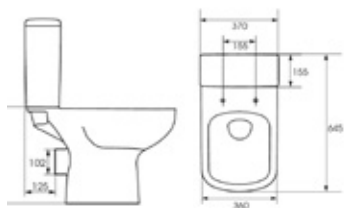

Easy clean rimless design

F02284	WC inc. soft close seat	W370 H780 D645	£230