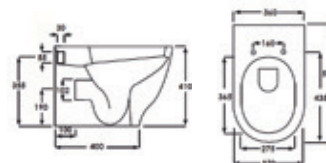

F04399 / F04404
Back to wall WC inc. soft close seat

W370 H410 D560 **£345**