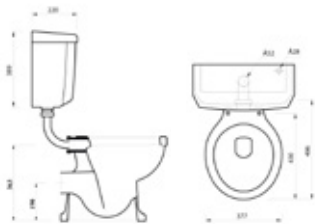

Hamilton

aquaceramica™

Go simple and graceful with the vintage styling of the Hamilton range. This beautiful range comes in a variety of heritage-inspired styles, allowing you to use each toilet and basin as an elegant centrepiece, or accent fitting for your bathroom