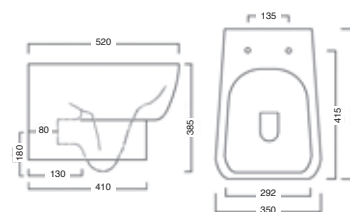

F01911 / F01910
Wall hung WC inc. soft close seat

W350 H385 D520 **£225**