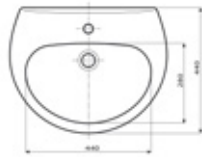

Xclusive

aquaceramica™

The Xclusive is a real 'all-rounder range', which is why it's become a favourite with customers. Its space efficiency and aesthetic adaptability allows it to blend with modern and traditional settings. It will look great with anything from rustic beams to statement tiles.

F04311 550mm basin & pedestal 1TH
F04313 550mm basin & pedestal 2TH

W550 H830 D440 **£75**
W550 H830 D440 **£75**