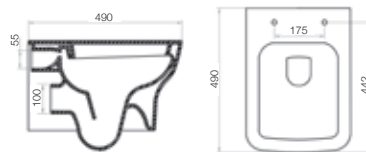

W355 H365 D490 **£175**