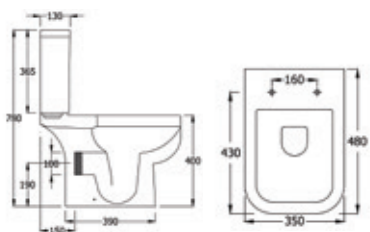

- F04496 WC inc. seat
- F04500 WC inc. soft close seat

- W350 H780 D480 **£240**
- W350 H780 D480 **£270**