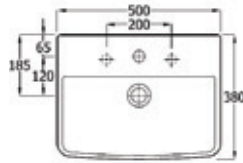

W500 H140 D380 **£120**
£55