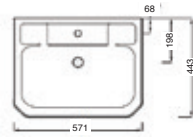

Hamilton

aquaceramica™

Go simple and graceful with the vintage styling of the Hamilton range. This beautiful range comes in a variety of heritage-inspired styles, allowing you to use each toilet and basin as an elegant centrepiece, or accent fitting for your bathroom

F03582 570mm semi-recess basin 1TH W571 H201 D443 **£195**
F03583 570mm semi-recess basin 2TH W571 H201 D443 **£195**