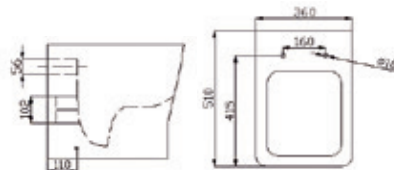

F60S

A luxury design with lower water consumption makes the F60S perfect for life in the fast lane. With strong square profiles, ergonomic styling and a simple shape that's easy to clean, it's a must-have for anyone wanting a low-maintenance bathroom that doesn't skimp on performance.

The F60S suite looks great with...

F01662 Ballina LED Mirror W400 H600 **£245**

Complete the look...

For more bath options see pages 104-145

For more tap options see pages 262-309

F05189 Atlanta 1700 x 700mm bath	£245	F02030 Estrada basin mono	£115
F05711 Superstyle bath panel	£60	F02029 Estrada bath filler	£160
F05695 Superstyle end panel	£50	F02028 Estrada bath shower mixer	£180