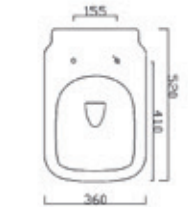

F01920 / F01925
Back to wall WC inc. soft close seat

W360 H420 D520 **£190**