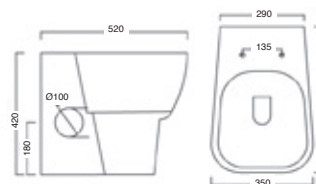

F01905 / F01910
Back to wall WC inc. soft close seat

W350 H420 D520 **£215**