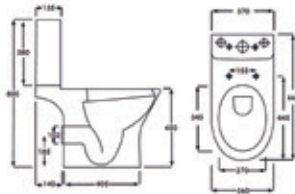

F04585 / F04594 / F04364	Maxi full access WC	W370 H850 D665	£440
F04583 / F04594 / F04364	Maxi flush to wall WC	W370 H850 D650	£440
F04587 / F04594 / F04581	Mini full access WC	W370 H790 D600	£320
F04586 / F04594 / F04581	Mini flush to wall WC	W370 H790 D600	£320

2. (All include soft close seat)