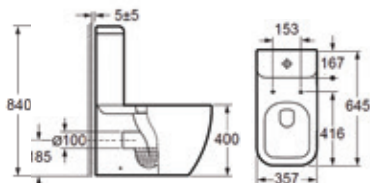

F04189 / F04191 / F04190
WC inc. soft close seat

W357 H840 D645 **£450**