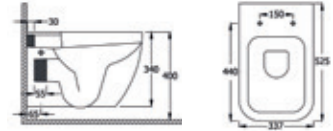

Metro

RAK
CERAMICS

Metro is a cutting-edge range finished in a beautiful ceramic glaze. It boasts smooth contours for easy cleaning, taller heights for extra support, and an innovative open-access toilet with the sleekness of a designer WC.

F04726	420mm basin 1TH	W420 H172 D345	£75
F04727	420mm basin 2TH	W420 H172 D345	£75
F04728	520mm basin 1TH	W525 H185 D415	£85
F04729	520mm basin 2TH	W525 H185 D415	£85
F04736	Pedestal (520mm basin only)		£70
F04733	Semi pedestal (420mm basin only)		£80
F04734	Semi pedestal (520mm basin only)		£80

F04741 / F04754	Wall hung WC inc. soft close seat	W337 H340 D525	£290