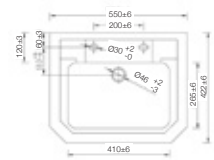

F01235 550mm semi-recess basin 1TH
F01236 550mm semi-recess basin 2TH

W550 H193 D442 **£85**
W550 H193 D442 **£85**