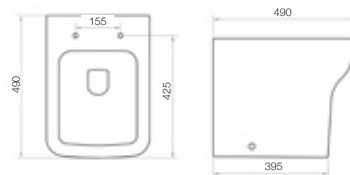

W370 H410 D490 **£165**