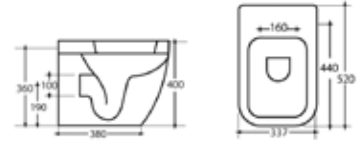

F04735 / F04732 / F04754	WC inc. soft close seat	W337 H800 D620	£395	F04731 / F04754	Back to wall WC inc. soft close seat	W337 H400 D520	£270