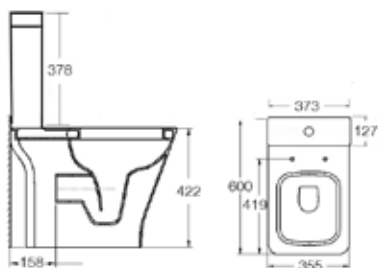

F01827 550mm basin and pedestal 1TH W554 H874 D456 **£180**

F01829 Back to wall WC inc. soft close seat W360 H430 D510 **£215**

F01831 WC inc. soft close seat W355 H800 D600 **£485**

The F60S suite looks great with...