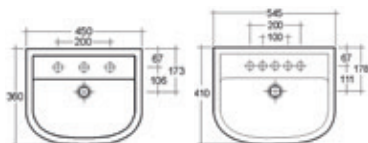

Compact Rimless

RAK
CERAMICS

Filled with space-enhancing toilets, this forward-thinking range increases the hygiene level of your bathroom through a rimless toilet design that makes cleaning nooks and crevices fuss free.

F04347	450mm basin 1TH	W450 H195 D360	£75
F04348	450mm basin 2TH	W450 H195 D360	£75
F04349	550mm basin 1TH	W545 H195 D410	£75
F04350	550mm basin 2TH	W545 H195 D410	£75
F04372	Pedestal (450mm basin)		£55
F04368	Pedestal (550mm basin)		£55
F04369	Semi pedestal		£65