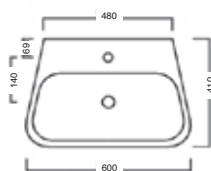

F01903 600mm basin 1TH
F01908 Pedestal
F01862 Semi-Pedestal

W600 H130 D410 **£115**
£70
£60