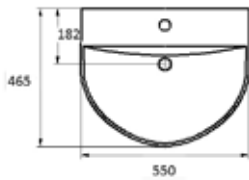

F60R

The F60R range is back for another season, allowing you to enjoy one of our most popular ranges at home. Three perfectly-styled pieces — crafted with relaxed curves, a transitional look and raised torsos for better comfort — give you affordable European-luxe that caters to everyday living.

F01819 550mm basin and pedestal 1TH W550 H889 D465 **£180**