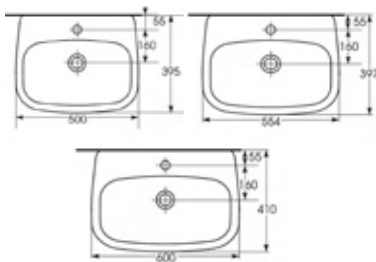

Ballini

aquaceramica™

Designed to optimise the running of the home, the Ballini offers a mix of functionality and style. Collection highlights range from the space-saving basins, to the rimless toilets that improve cleaning and flush efficiency.

F02327	500mm basin 1TH	W500 H135 D395	£80
F02328	550mm basin 1TH	W554 H140 D397	£95
F02329	600mm basin 1TH	W600 H145 D410	£105
F02297	Pedestal		£85
F02330	Semi pedestal		£80