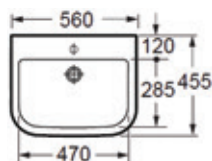

Adella

aquaceramica™

Blending smooth curves with a minimalist look, the versatile Adella range is a great fit for anyone wanting to find the balance between contemporary and classic décor. Best of all, three toilet options allow you to configure your bathroom's look to your exact taste.

F04192 560mm basin 1TH
F04193 Pedestal

W560 H140 D455 **£115**
£60