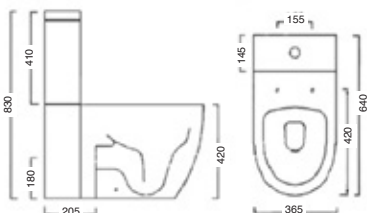

F01915 / F01914 / F01917
WC inc. soft close seat

W365 H830 D640 **£435**