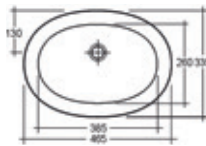

Over Counter Basins

F04408 Lily 465mm basin W465 H180 D335

£90