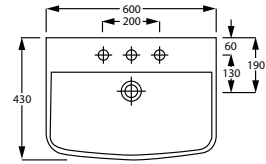

W600 H190 D430 **£135**
£65