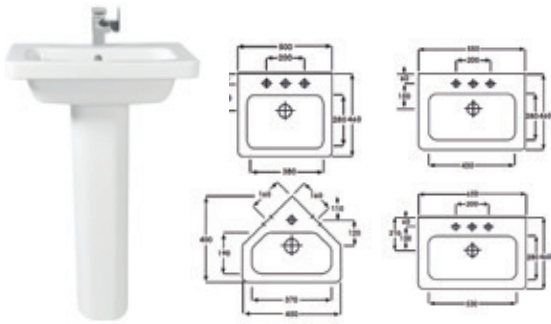

Reserva Bath
Page 131

Aquapure Wooden Bath Panel
Page 152

Move Wall Mounted Bath Shower Mixer
Page 269

Resort

RAK
CERAMICS

RAK Resort is available in two styles and combines modern functionality with beauty and elegance. Resort Maxi is perfect for bathrooms with more space, whilst the economising Mini does what it says on the tin. And it's all finished in luxury alpine-white ceramic.