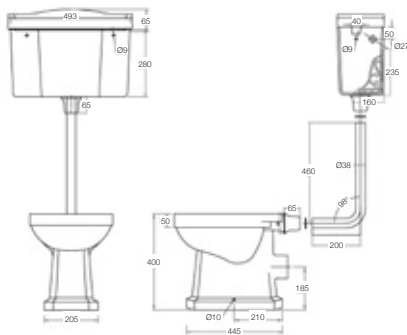

F01249 / F01245 / F01237 / F01243
Low level WC inc. soft close solid oak seat W493 **£355**