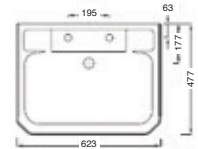

F03576 630mm basin W623 H210 D477 **£160**
F03577 630mm basin W623 H210 D477 **£160**
F03581 Pedestal **£105**