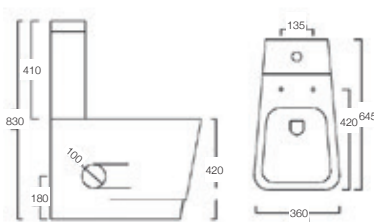

F01874 / F01873 / F01875 WC inc. soft close seat

W360 H830 D645 **£495**