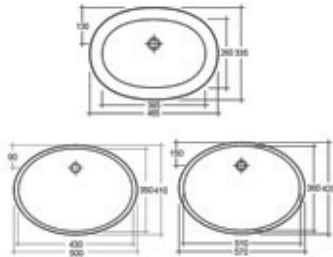

F04409 Lily 465mm basin W465 H180 D335

£95

F04440 Rosa basin 500mm W500 H195 D410

£95

F04441 Rosa basin 570mm W570 H200 D420

£105