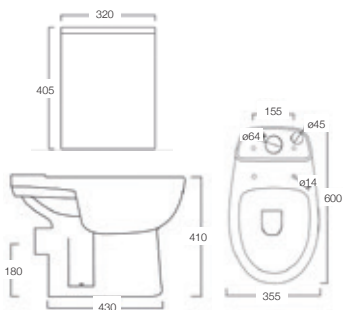

- F01850 / F01848 / F01852 WC inc. soft close seat W355 H815 D600 **£275**
- F01850 / F01849 / F01852 Corner WC inc. soft close seat W355 H810 D700 **£270**