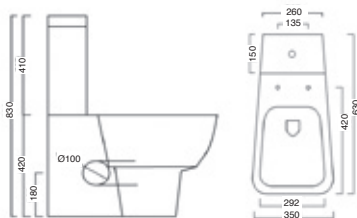

F01907 / F01906 / F01910
WC inc. soft close seat

W350 H830 D630 **£475**