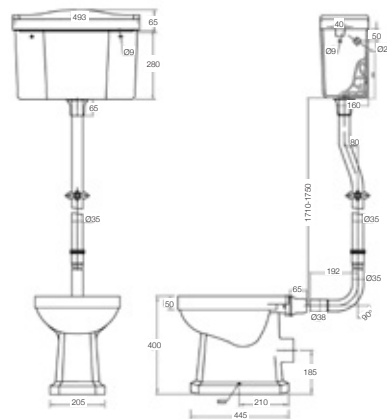

F01249 / F01246 / F01238 / F01243
High level WC inc. soft close solid oak seat W493 **£495**