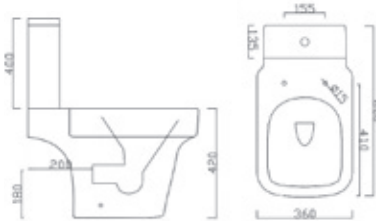

F01922 / F01921 / F01925
WC inc. soft close seat
F01923 / F01921 / F01925
Flush to wall WC inc. soft close seat

W360 H820 D600 **£315**
£355