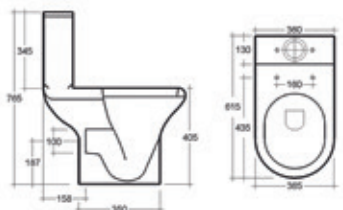

F04323	WC inc. seat	W360 H765 D615	£240
F04325	WC inc. soft close seat	W360 H765 D615	£285