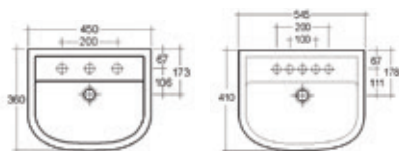

More basin options on page 92

- | | | | |
|--------|------------------------|----------------|------------|
| F04347 | 450mm basin 1TH | W450 H195 D360 | £75 |
| F04348 | 450mm basin 2TH | W450 H195 D360 | £75 |
| F04349 | 550mm basin 1TH | W545 H195 D410 | £75 |
| F04350 | 550mm basin 2TH | W545 H195 D410 | £75 |
| F04372 | Pedestal (450mm basin) | | £55 |
| F04368 | Pedestal (550mm basin) | | £55 |
| F04369 | Semi pedestal | | £65 |