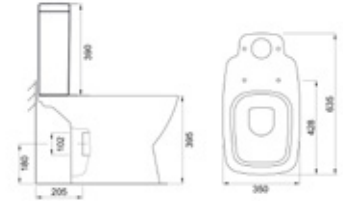

Vibe

aquaceramica™

The sanitaryware in our Vibe range have beauty and design at their core, with angled lines, pristine finishes and money-saving features working together to ensure life runs with ease.

A spectacular look for any modern bathroom.