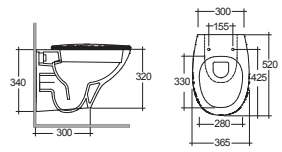

F04423 Wall hung WC inc. soft close seat.

W365 H340 D520 **£195**