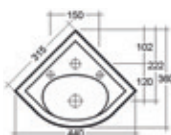

F04352 Compact 315mm 1TH W440 H195 D360

£80

F04353 Compact 315mm 2TH W440 H195 D360

£80

Semi-Recess Basins

Semi-recessed basins offer the look of a countertop basin, just with added character. Their pronounced lip hangs over shelves and work-tops, creating an eye-catching finish. Our range of styles are also perfect for small interiors.