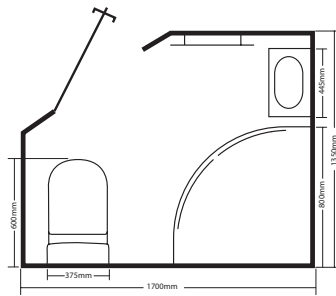

Luxury Quad Suite **Only £845** Was £1,530

Don't let your bathroom's size ruin your design ambitions. Especially when these Special Enclosure Suites can help you turn them into a reality. Featuring a shower enclosure, close coupled toilet, wall-mounted vanity unit and much more, they give you an instant space-saving bathroom that doesn't sacrifice style.

Special Suite | Offers

For Shower options see pages 312-336

Floor standing base unit available

Get the Quad En-Suite...

F60S WC inc. soft close seat	£485
Gloss White basin unit & mirror	£325
Luxury 800 or 900mm quad	£375
Designer 800 or 900mm shower tray	£225
Cubix² mini basin mono	£90
Wastes (chrome)	£30

Total Value £1,530

Special Price £845

F00491 Wall Hung Unit, 800mm Quadrant	£845
F00492 Wall Hung Unit, 900mm Quadrant	£845
F00493 Floorstanding Unit, 800mm Quadrant	£845
F00494 Floorstanding Unit, 900mm Quadrant	£845