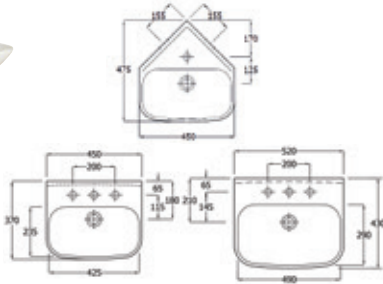

Origin

RAK
CERAMICS

Origin's elegant styling makes it a popular choice for smaller bathrooms. Maximise space with the 620mm projection toilet, or transform your cloakrooms with the ingenious corner pan and cistern. Three basin choices mean you can also save space with your bathroom sink.

F04427 450mm basin 1TH
F04428 520mm basin 1TH
F04431 Corner basin 1TH
F04436 Pedestal

W450 H160 D370 **£55**
W520 H160 D430 **£55**
W450 H167 D475 **£60**
£45