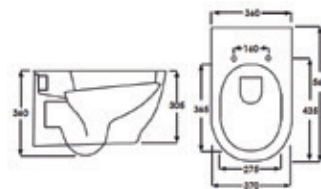

F04405 / F04404
Wall hung WC inc. soft close seat

W370 H305 D560 **£335**