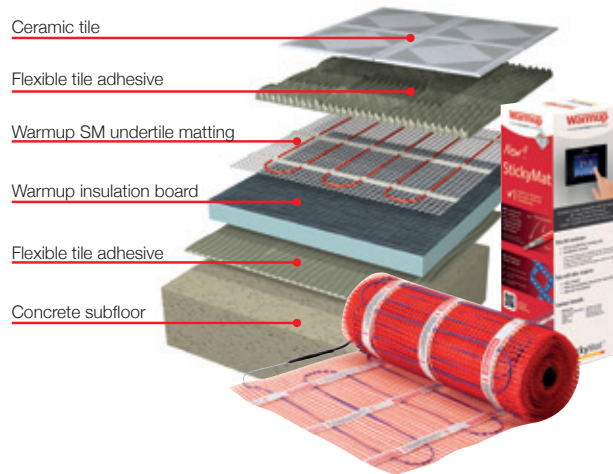

- Undertile matting system suitable for:
- Ceramic tiles
 - Slate
 - Porcelain
 - Limestone
 - Marble
 - Stone
 - Terracotta

- Must NOT be fitted under:
- Vinyl
 - Cork
 - Wood
 - Wood laminate
 - Carpet

Warmup Stickymat 150W/m²

| | | |
|--------|----------------------------|-------------|
| F05933 | 1m ² coverage | £155 |
| F05934 | 1.5m ² coverage | £190 |
| F05937 | 2m ² coverage | £220 |
| F05938 | 3m ² coverage | £300 |
| F05939 | 4m ² coverage | £380 |
| F05940 | 5m ² coverage | £460 |
| F05941 | 6m ² coverage | £540 |
| F05942 | 7m ² coverage | £625 |
| F05943 | 8m ² coverage | £680 |
| F05944 | 9m ² coverage | £745 |
| F05935 | 10m ² coverage | £795 |
| F05936 | 11m ² coverage | £855 |

Please note: Thermostat sold separately.

Thermostats

Tempo digital programmable thermostat
 F05920 White **£160** F05919 Black **£160**

Digital thermostat
 F05947 Piano Black **£225** F05946 Classic Cream **£225**
 F05948 Silver Grey **£225**