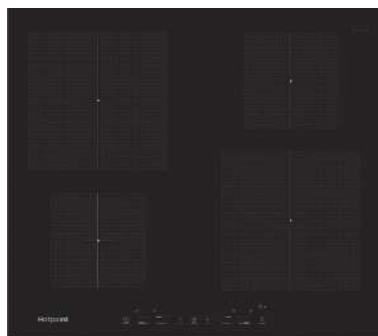

- 4 Induction Cooking Zones
- Maxi Cooking
- Touch Control
- 9 Power Levels
- Timer
- 4 Residual Heat Indicators
- Child Lock

Price (RRP)	£298.08
Price code	35.57.391

CIA 640 C
60cm Induction Hob
Black Glass / Frameless