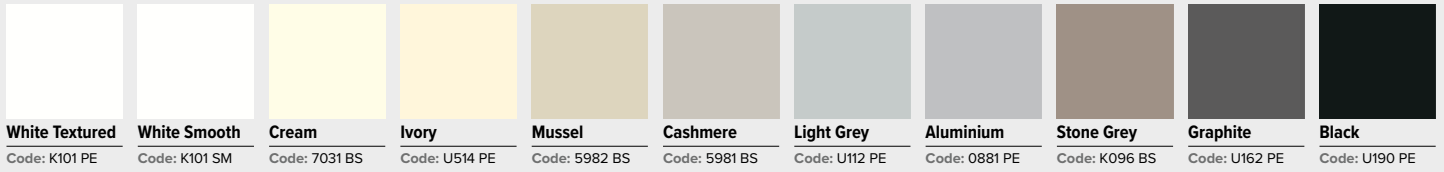

Milano Door Colours

Woodgrain

The Milano walnut veneer style slab doors are available in three natural walnut decors. With matching edges, they create a sleek, contemporary Italian design.

Bleached Milano Walnut

Natural Milano Walnut

Dark Milano Walnut

Stone

New Milano stone style slab doors provide a fantastic stone look within the home.

Concrete Milano Stone

Oxide Milano Stone

Fusion Colours

Plain

Painted Oak Effect

Wood Grains

Concretes

Non-listed Fusion decors will incur a sheet/edging surcharge. Subject to availability

Doors: Fusion Slab | Colour: (Door) White Textured (Drawer) Cashmere | Handle: 316