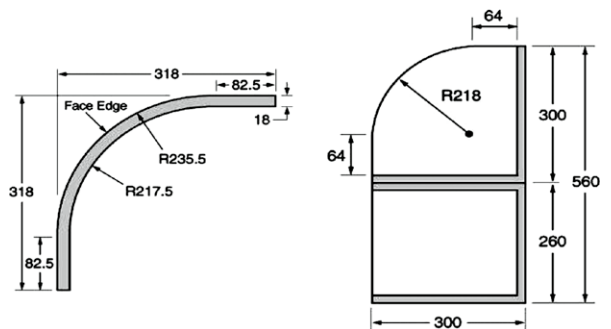

External Curved Door to Suit 300x300 Unit