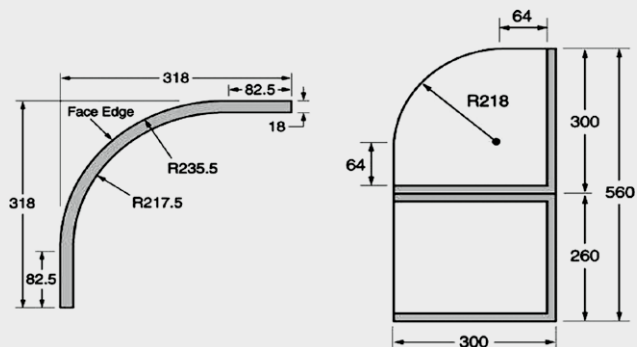

Vision Acrylic Curved Doors: Supermatt Dark Grey CG38

Curved Acrylic Accessories

Curved Pelmet/Cornice

25mm

£42.88

Curved Flexible Plinth

3000 x 150 x 18mm

£51.99