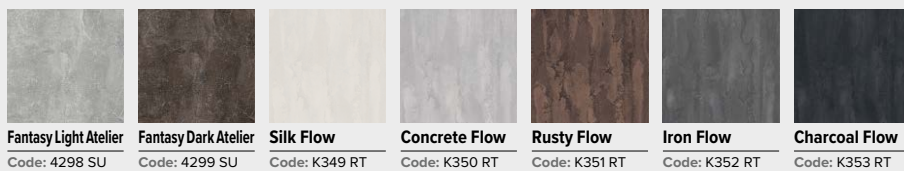

Milano Door Colours

Woodgrain

The Milano walnut veneer style slab doors are available in three natural walnut decors. With matching edges, they create a sleek, contemporary Italian design.

Bleached Milano Walnut

Natural Milano Walnut

Dark Milano Walnut

Stone

New Milano stone style slab doors provide a fantastic stone look within the home.

Concrete Milano Stone

Oxide Milano Stone

Fusion Colours

Plain

Painted Oak Effect

Wood Grains

Concretes

Non-listed Fusion decors will incur a sheet/edging surcharge. Subject to availability

Doors: Fusion Slab | Colour: (Door) White Textured (Drawer) Cashmere | Handle: 316