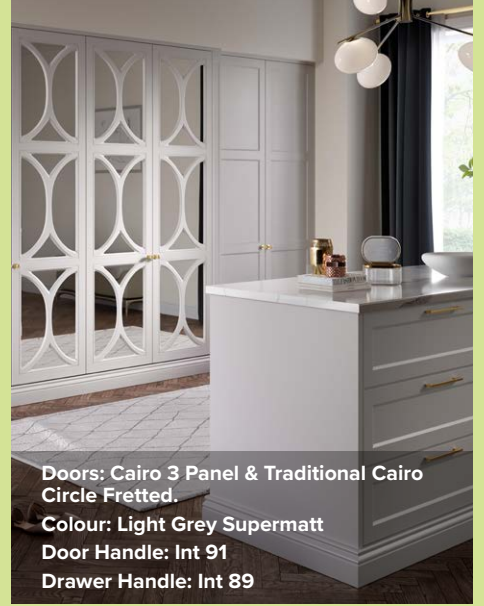

Edge: Capri

Stiles & Rails: 65mm

Centre rail on tall doors
1700 and above: N/A

CAIRO
FRETTED DOOR
AVAILABLE

Doors: Cairo 3 Panel & Traditional Cairo
Circle Fretted.

Colour: Light Grey Supermatt

Door Handle: Int 91