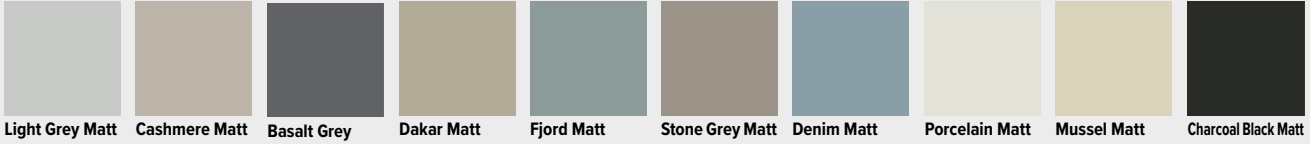

Modern Curved Cornice
300 x 300

Curved Pelmet/Cornice
300 x 300

Flexible Plinth
2520 x 150

External Curved Door to Suit 300x300 Unit

Colour Range

Supermatt SERICA®

Matt

Oak Grained

Woodgrains

Please refer to our swatch books and wall charts to choose your colour. These images are for illustration purposes only. Appearances may vary.

NEW SERICA[®] Slab Supermatt Doors

Doors: Serica Slab Supermatt Doors | Colours: Dark Grey & Frost White