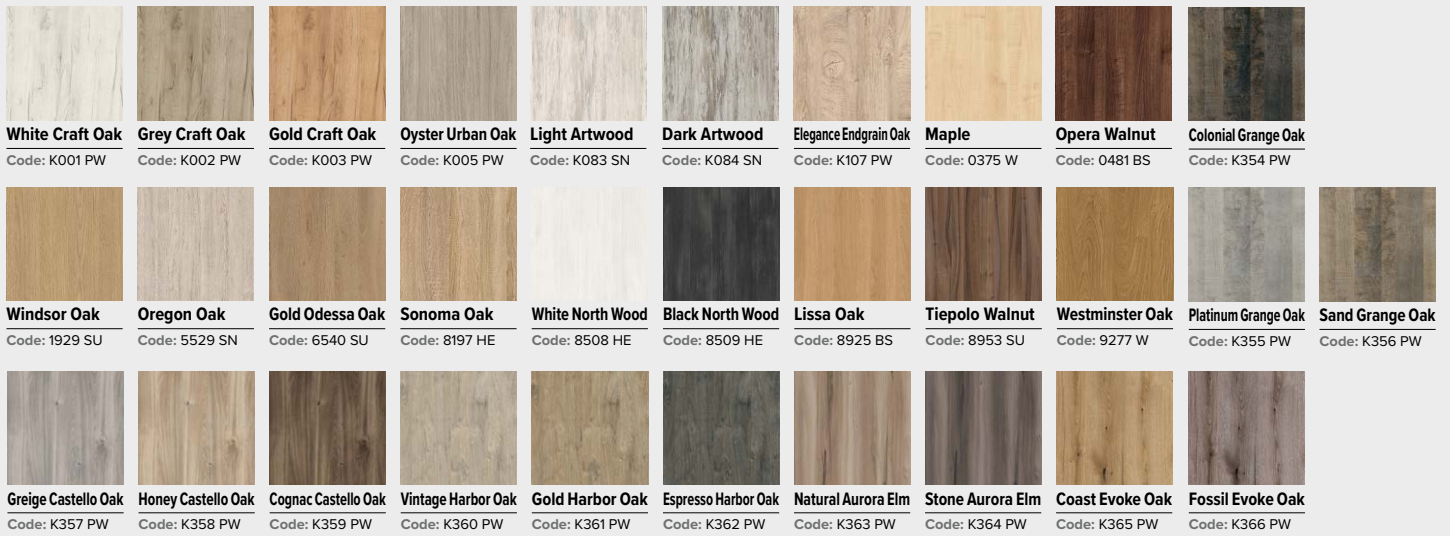

Milano Door Colours

Woodgrain

The Milano walnut veneer style slab doors are available in three natural walnut decors. With matching edges, they create a sleek, contemporary Italian design.

Bleached Milano Walnut

Natural Milano Walnut

Dark Milano Walnut

Stone

New Milano stone style slab doors provide a fantastic stone look within the home.

Concrete Milano Stone

Oxide Milano Stone

Fusion Colours

Plain

Painted Oak Effect

Wood Grains

Concretes

Non-listed Fusion decors will incur a sheet/edging surcharge. Subject to availability

Doors: Fusion Slab | Colour: (Door) White Textured (Drawer) Cashmere | Handle: 316