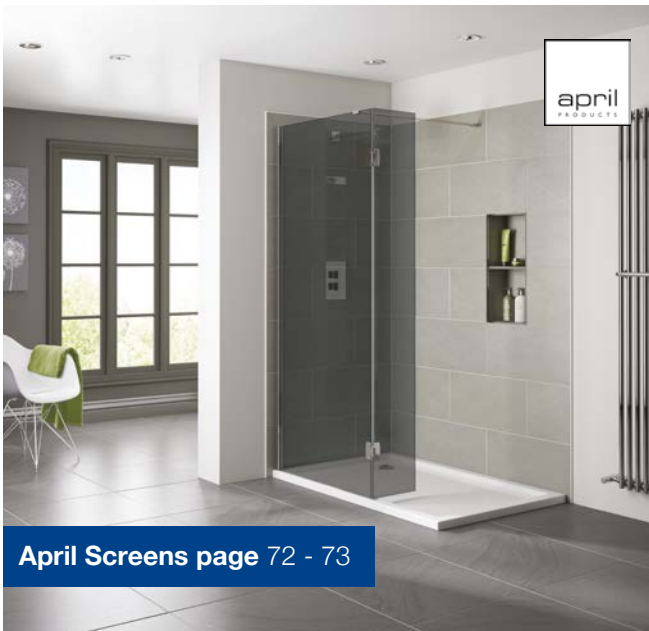

April Screens page 72 - 73

Contents

Sanitaryware suites	4 - 11
Sanitaryware & Furniture packs	12 - 15
British standard sanitaryware	16 - 17
LED Mirrors	18 - 21
Accessories	21
Complete suites	22 - 31
Bathroom furniture	32 - 37
Furniture Clearance SALE	38 - 39
Grohe Showers & brassware	40 - 41
Shower Packs & Columns	42 - 44
Electric Showers	44
Brassware	45 - 49
Modern freestanding baths	50 - 51
Traditional freestanding baths	52
Shower baths	53
Standard & reinforced baths	54 - 55
Bath screens	56
Designer radiators & towel warmers	57 - 59
Aluminium radiators	60
Aquaglass Intro 4mm & 6mm	61 - 65
Merlyn enclosures	66 - 67
Aquaglass Intro+ 8mm	68 - 71
April shower screens	72 - 73
Aquaglass Shower screen	74
Wetroom Panels	75
Shower Trays	76