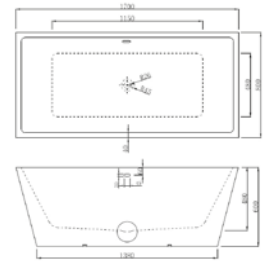

Was	NOW	Code
£1,685	£842	P00558* FB391/00X

25% OFF a Round or Square Freestanding Bath Shower Mixer with this bath

Minimal

1700 x 800mm Twin Skinned Double Ended Bath

Was	NOW	Code
£1,650	£825	P00560* FB380/00X