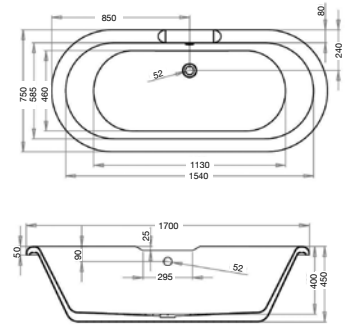

Pressure	Was	NOW	Code
HP1	£895	£499	P00896 FB253/00X

Luna

Freestanding Bath Shower Mixer

Pressure	Was	NOW	Code
HP1	£925	£599	P00897 FB299/00X

Wessex	Was	NOW	Code
1700 x 750mm inc. Ball & Claw Foot Set	£1,215	£782	P00563 FB382/00X