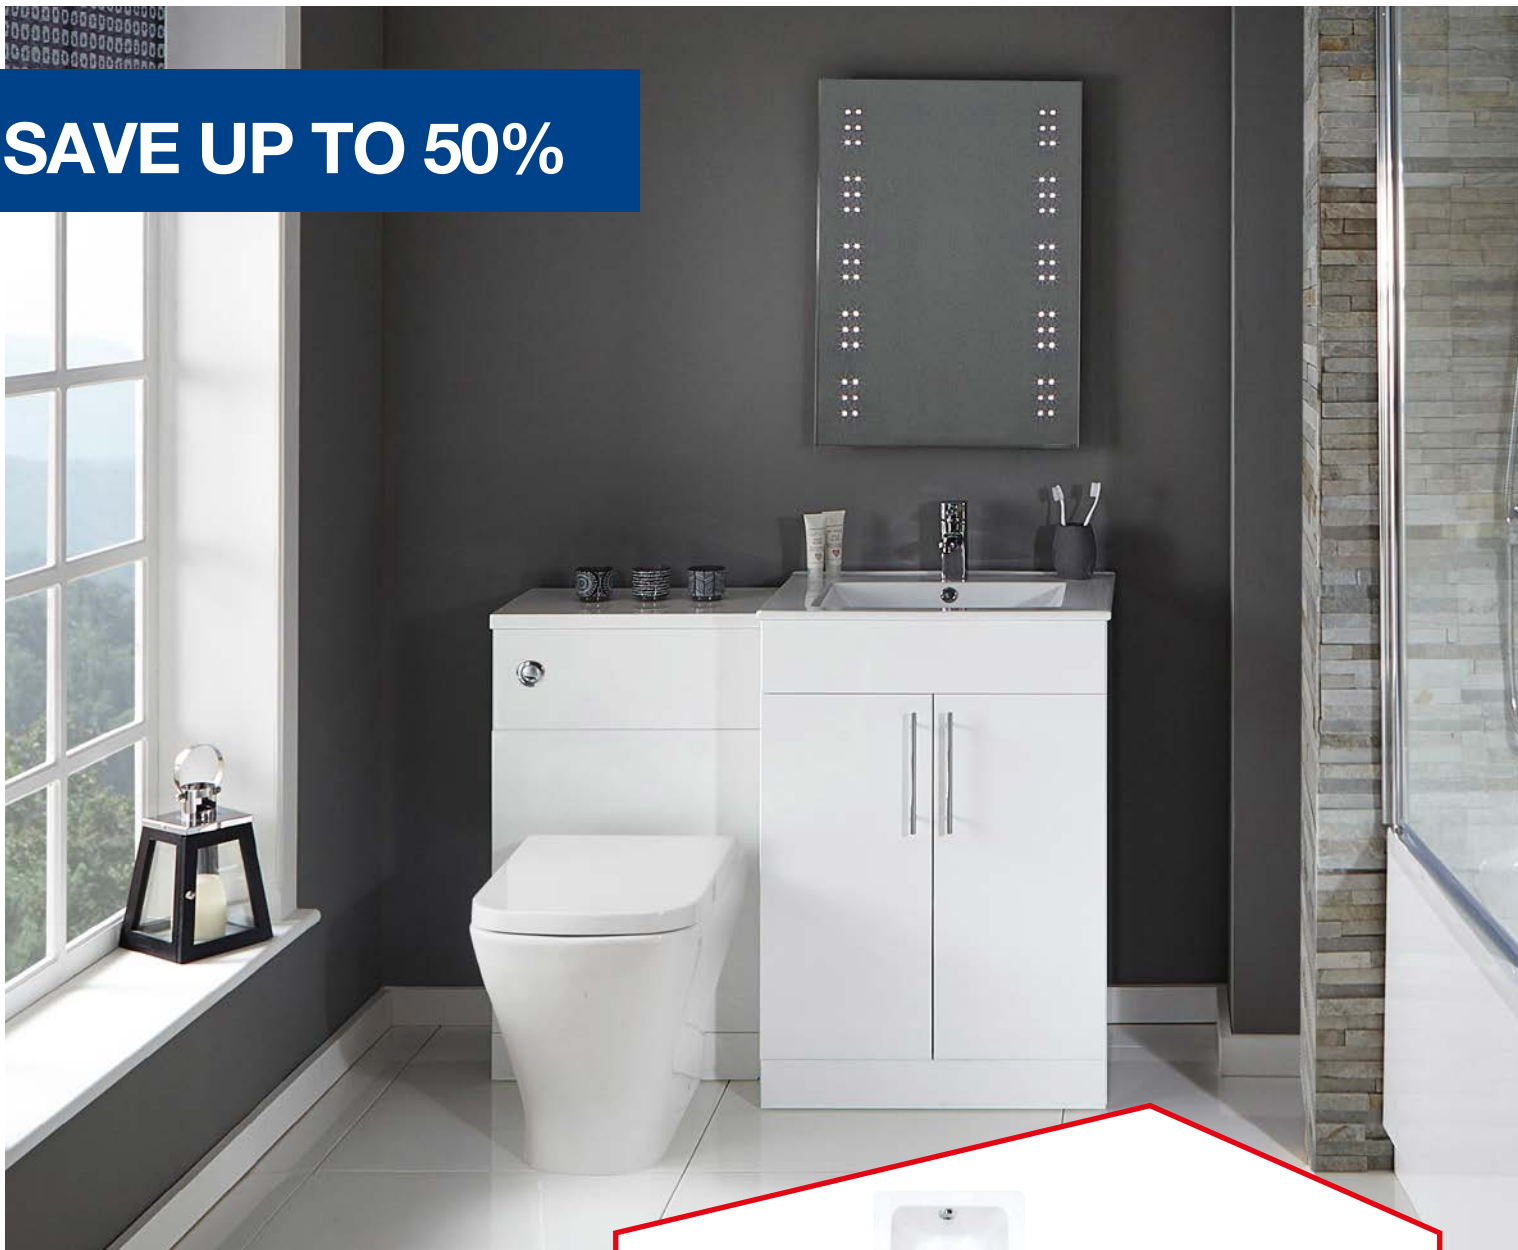

- Durable White Gloss Finish
- Water Resistant Engineered Wood
- Soft Close Seat
- Pre-assembled

Please note WC may differ from the one shown

SAVE UP TO 50%

FURNITURE SUITES INCLUDE:

- 1700 x 700mm Single Ended Square Bath
- 1700mm Acrylic Front Panel
- 600 x 450mm Basin Unit
- 500 x 300mm or 600 x 300mm WC Unit
- Grohe Concealed Cistern
- F60S BTW Pan inc. Soft Close Quick Release Seat
- Basin Mixer
- Bath Filler or Bath Shower Mixer
- Chrome Wastes