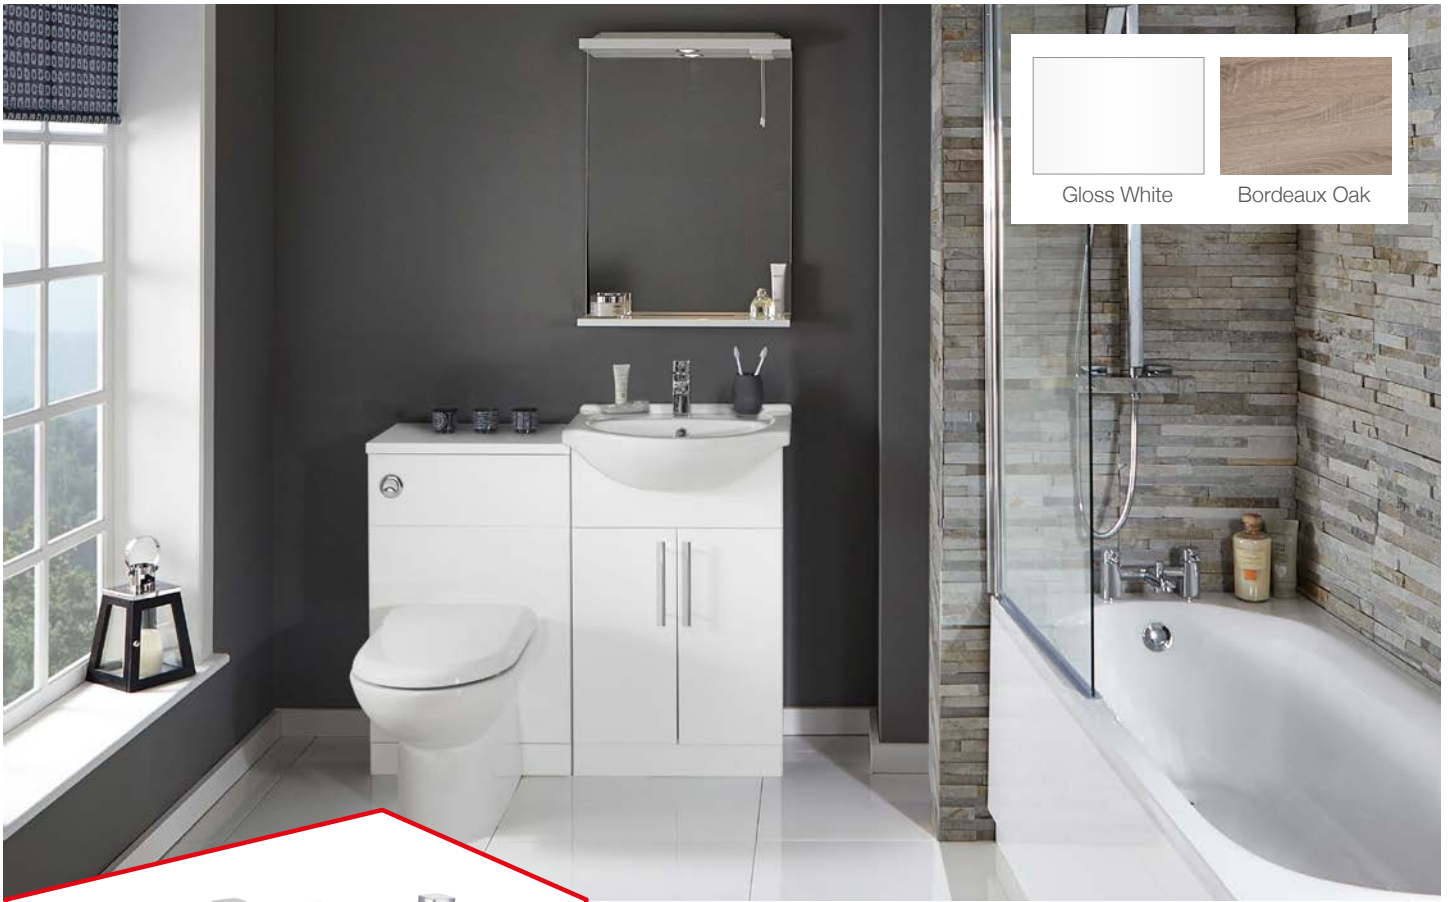

ALL THIS ONLY £847!

FURNITURE SUITES INCLUDE:

- 1700 x 700mm Single Ended Square Bath
- 1700mm Acrylic Front Panel
- 550 x 300mm Basin Unit
- 500 x 300mm or 600 x 300mm WC Unit
- Grohe Concealed Cistern
- BTW Pan inc. Soft Close Quick Release Seat
- Basin Mixer
- Bath Filler or Bath Shower Mixer
- Chrome Wastes

Classic Suites	Was	NOW	Oak	White
500 x 300mm WC Unit & Bath Filler	£1,665	£847	P00146 FB398/00X	P00142 FB398/00X
500 x 300mm WC Unit & Bath Shower Mixer	£1,665	£847	P00147 FB398/00X	P00143 FB398/00X
600 x 300mm WC Unit & Bath Filler	£1,665	£847	P00148 FB398/00X	P00144 FB398/00X
600 x 300mm WC Unit & Bath Shower Mixer	£1,665	£847	P00149 FB398/00X	P00145 FB398/00X

CLASSIC FURNITURE PACK INCLUDES:

- 550 x 300mm Basin Unit
- 500 x 300mm or 600 x 300mm WC Unit
- Grohe Concealed Cistern
- Classic BTW Pan inc. Soft Close Quick Release Seat

Furniture Pack Only	Was	NOW	Oak	White
500mm WC Unit	£895	£689	P00895 FB320/00X	P00897 FB320/00X
600mm WC Unit	£895	£689	P00896 FB320/00X	P00898 FB320/00X

N.B. Only available as stated. No changes can be made to this pack.