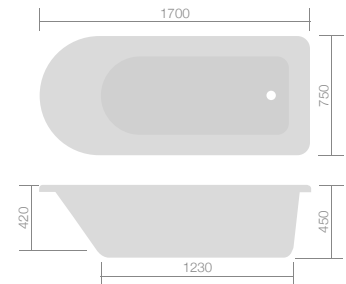

Earl	Was	NOW	Code
1700 x 750mm inc. Ball & Claw Foot Set	£1,210	£823	P00565 FB394/00X

Bath Waste	Was	NOW	Code
Non-Exposed	£45	£32	P00566 FB16/00X

Bath Waste	Was	NOW	Code
Exposed	£130	£110	P00567 FB58/00X