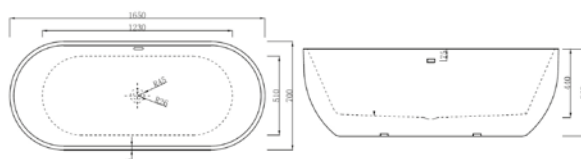

Modern

1650 x 700mm Twin Skinned Double Ended Bath

Was	NOW	Code
£1,685	£842	P00559* FB384/00X

Square

Freestanding Bath Shower Mixer

Pressure	Was	NOW	Code
P2	£700	£382	P00562 FB173/00X

25% OFF a Round or Square Freestanding Bath Shower Mixer with this bath