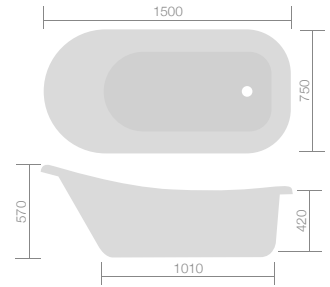

Pressure	Was	NOW	Code
HP1	£895	£499	P00896 FB253/00X

Luna

Freestanding Bath Shower Mixer

Pressure	Was	NOW	Code
HP1	£925	£599	P00897 FB299/00X

Wessex	Was	NOW	Code
1700 x 750mm inc. Ball & Claw Foot Set	£1,215	£782	P00563 FB382/00X