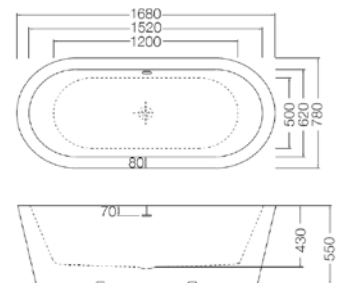

Round

1680 x 780mm Twin Skinned Double Ended Bath

Was	NOW	Code
£1,465	£629	P00557* FB366/00X

25% OFF a Round or Square Freestanding Bath Shower Mixer with this bath