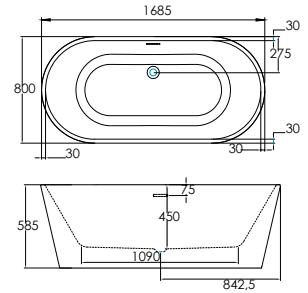

Sleek

1685 x 800mm Twin Skinned Double Ended Bath

Was	NOW	Code
£1,685	£842	P00558* FB391/00X

25% OFF a Round or Square Freestanding Bath Shower Mixer with this bath