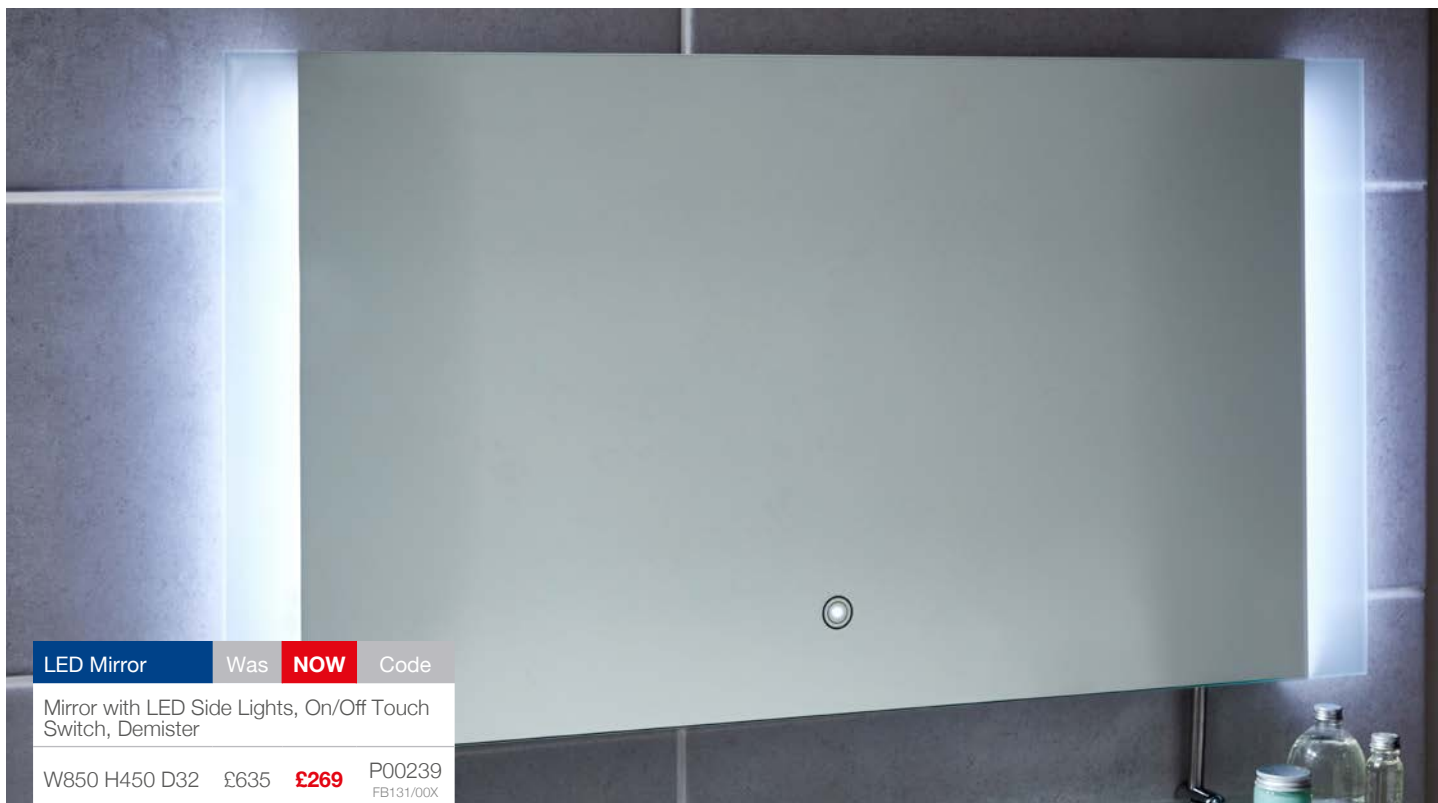

LED Mirror	Was	NOW	Code

Mirror with LED Side Lights, On/Off Touch Switch, Demister

W850 H450 D32	£635	£269	P00239 FB131/00X