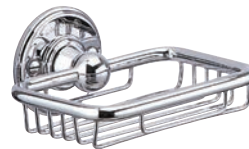

From
£49.00

Towel Rail

A7CHR 550

£69.00

Double Towel Rail

A17CHR 650

£199.00

Shelf with Rail

A18CHR 550 chrome & glass £149.00

Robe Hooks

A14CHR Single, chrome
A4CHR Double, chrome

£49.00

£59.00

Bath Rack

A27CHR Chrome, extendable £149.00

Soap Dish

A1CHR Chrome

£59.00

Soap Basket

A13CHR Chrome

£59.00

Tumbler Holder

A2CHR Chrome

£59.00