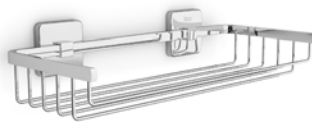

816656001 300 x 135 x 65
chrome

£84.84

Toilet Roll Holder