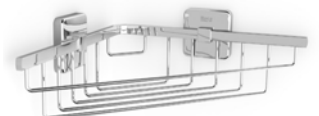

£162.13

Wire Basket

816656001 300 x 135 x 65
chrome

£84.84

Toilet Roll Holder

816663001 Chrome

£46.32

Corner Basket