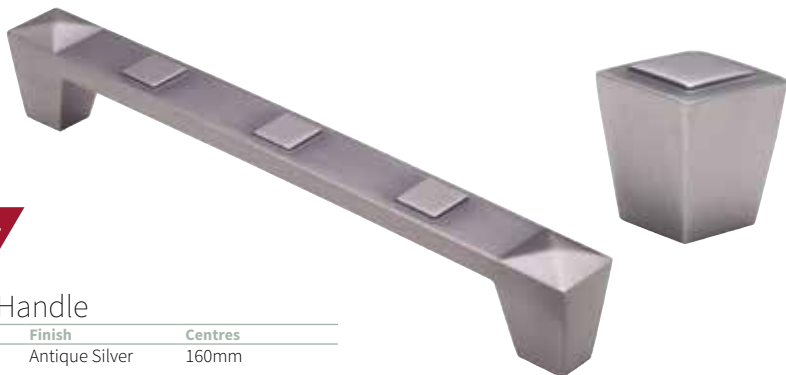

PREMIUM

Copper Bar Handle

Code	Finish	Centres
50130	Antique Copper	128mm
58556	Antique Copper	160mm
63184	Antique Copper	256mm

Traditional Handles

PREMIUM+

Cambron Handle

Code	Finish	Centres
58851	Antique Silver	160mm