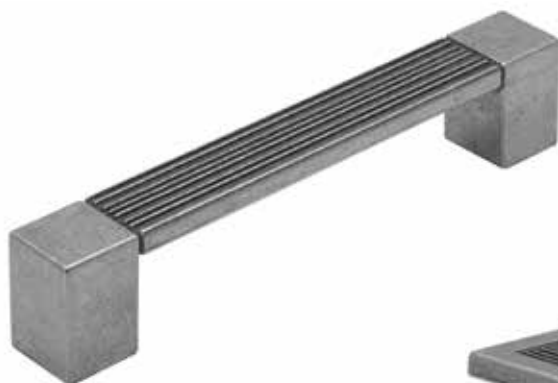

PREMIUM

Stockholm Handle

Code	Finish	Centres
68497	Antique Pewter	128mm

Stockholm Knob

Code	Finish	Diameter
60779	Antique Pewter	35mm