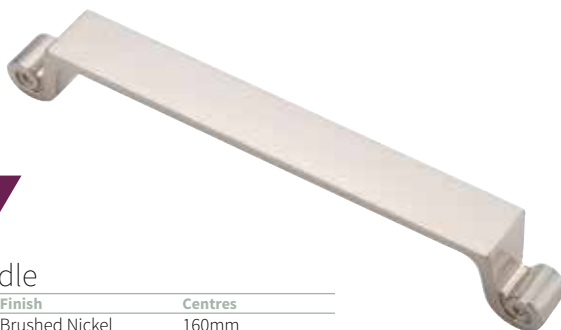

Ellittico Handle

Code	Finish	Centres
67917	Chrome	224mm

STANDARD

Balestra Handle

Code	Finish	Centres
82954	Brushed Nickel	128mm

PREMIUM

Scroll Handle

Code	Finish	Centres
99752	Brushed Nickel	160mm

Scroll Knob

Code	Finish	Diameter
08695	Brushed Nickel	28mm

Contemporary Handles

Brushed Nickel

Chrome

PREMIUM+

Cortar Centre Handle

Code	Finish	Centres
20472	Brushed Nickel	192mm
72114	Chrome	192mm