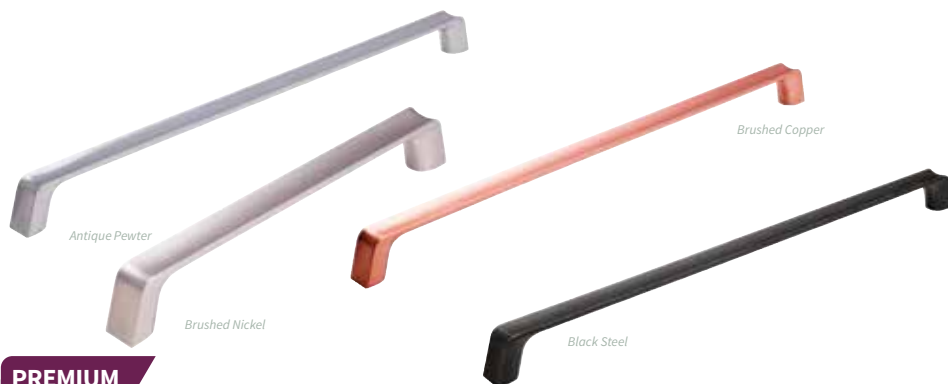

Leben Handle

Code	Finish	Centres
27475	Brushed Nickel	160mm
77036	Brushed Nickel	320mm
36610	Chrome	160mm
86649	Chrome	320mm

Modern Classic Handles

PREMIUM+

Puente Handle

Code	Finish	Centres
07351	Antique Silver	192mm
31897	Antique Silver	256mm
73201	Brushed Nickel	128mm
66005	Brushed Nickel	192mm
48514	Brushed Nickel	256mm
36428	Chrome	128mm
35985	Chrome	192mm
25138	Chrome	256mm