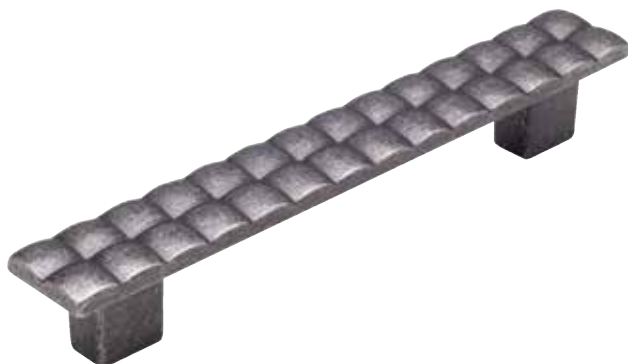

PREMIUM

Cell Handle

Code	Finish	Centres
48993	Matt Pewter	128mm

Cell Knob

Code	Finish	Diameter
15860	Matt Pewter	32mm

Traditional Handles

PREMIUM

Kentucky Handle