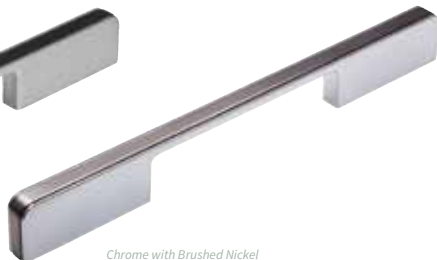

Chrome with Brushed Nickel

PREMIUM+