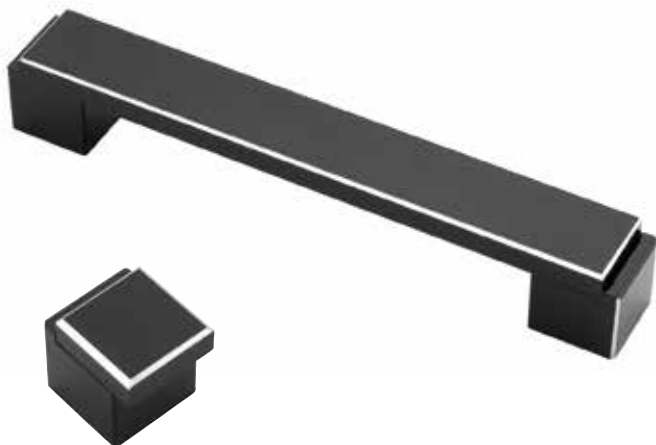

PREMIUM+

Ritto Handle

Code	Finish	Centres
72311	Black Gloss	160mm

Ritto Knob

Code	Finish	Diameter
34671	Black Gloss	25mm