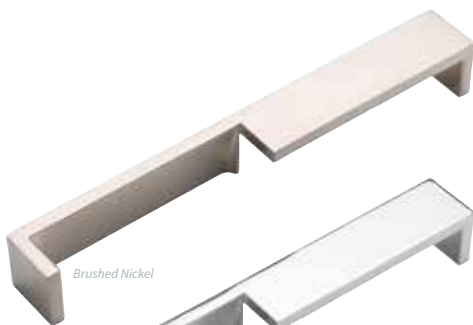

Contemporary Handles

Chrome

Satin Brushed Nickel

Brushed Nickel

Chrome

PREMIUM

Stadion Handle

Code	Finish	Centres
32515	Chrome	32mm
21205	Chrome	160mm
35559	Satin Brushed Nickel	32mm
72247	Satin Brushed Nickel	160mm