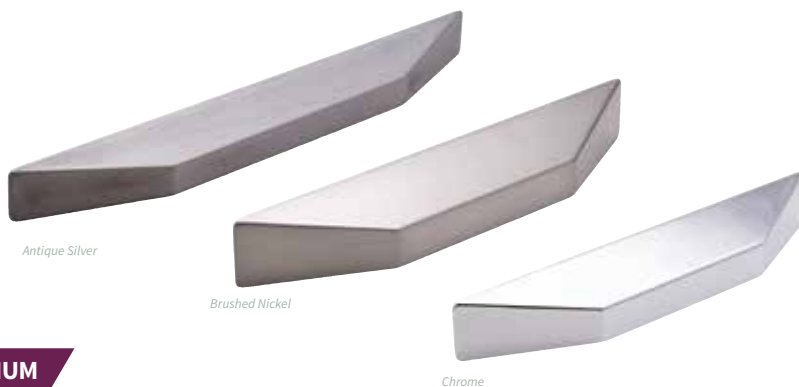

Arch Handle

Code	Finish	Centres
55536	Brushed Nickel	128mm
05374	Brushed Nickel	192mm

PREMIUM+

Repisa Handle

Code	Finish	Centres
56803	Brushed Nickel	160mm

Contemporary Handles

PREMIUM

Prisma Handle