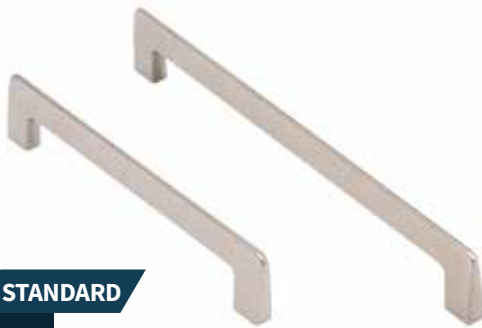

PREMIUM

Wide Strap Handle

Code	Finish	Centres
80401	Brushed Nickel	192mm

Essential Handles

STANDARD

Scoop Inset Handle

For use with the Scoop style from the Aspire range.

Code	Finish	Centres
39167	Matt Chrome	160mm
21897	Brushed Nickel	160mm