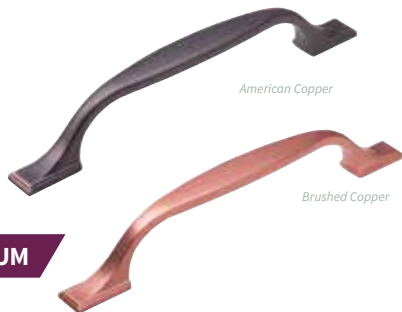

Modern Classic Handles

American Copper

Brushed Copper