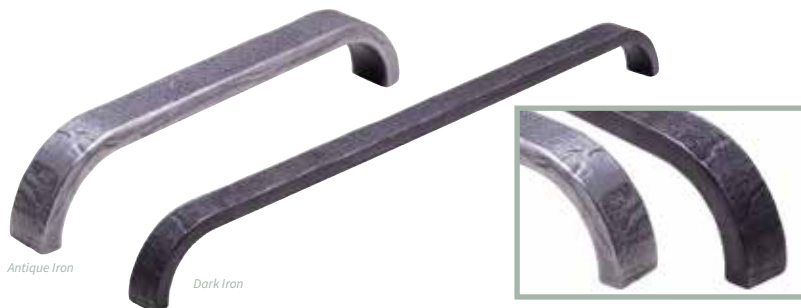

Traditional Handles

PREMIUM

Bauer Handle

Code	Finish	Centres
64799	Black	160mm
93642	Black	320mm
33226	Stone	160mm
79851	Stone	320mm

PREMIUM+

Roh Handle

Code	Finish	Centres
99712	Antique Iron	160mm
04303	Antique Iron	320mm
72223	Dark Iron	160mm
54673	Dark Iron	320mm

PREMIUM

Copper Bar Handle

Code	Finish	Centres
50130	Antique Copper	128mm
58556	Antique Copper	160mm
63184	Antique Copper	256mm