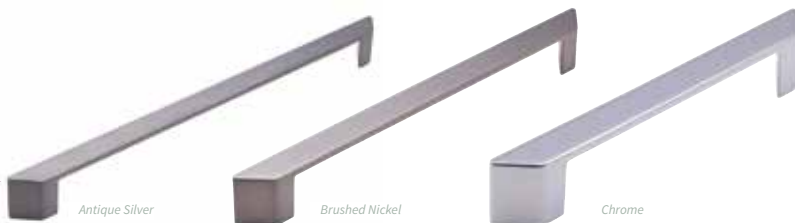

Edge Handle

Code	Finish	Centres
17557	Brushed Nickel	160mm
36724	Chrome	160mm

PREMIUM

Antique Silver

Brushed Nickel

Chrome

Agudo Handle

Code	Finish	Centres
23608	Antique Silver	128mm
62974	Antique Silver	192mm
10243	Antique Silver	256mm
77965	Brushed Nickel	128mm
35460	Brushed Nickel	192mm
40373	Brushed Nickel	256mm
70550	Chrome	128mm
99393	Chrome	192mm
33048	Chrome	256mm