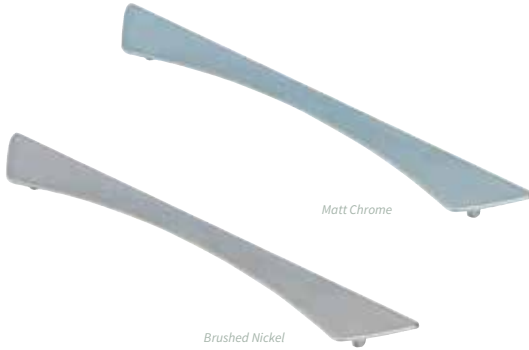

Essential Handles

STANDARD

Scoop Inset Handle

For use with the Scoop style from the Aspire range.

Code	Finish	Centres
39167	Matt Chrome	160mm
21897	Brushed Nickel	160mm