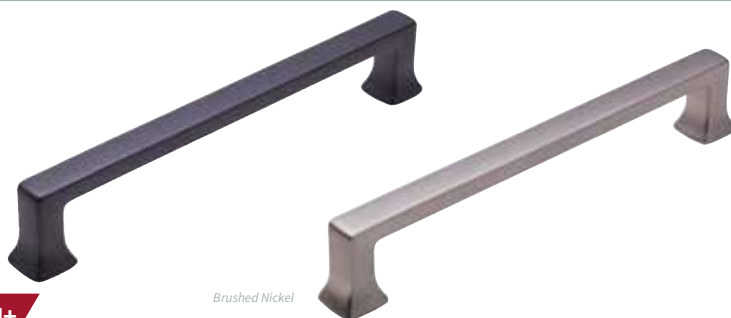

American Copper

Brushed Copper

Malvern Knob

Code	Finish	Diameter
28844	American Copper	35mm
39552	Brushed Copper	35mm
13357	Brushed Nickel	35mm
28699	Chrome	35mm

Brushed Nickel

Chrome

Anthracite

Brushed Nickel