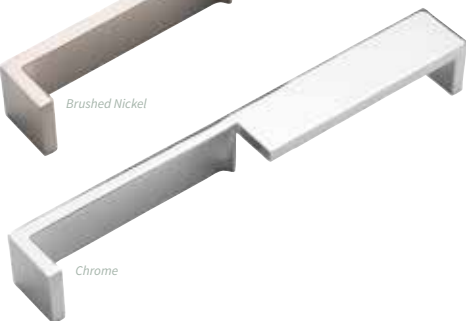

Contemporary Handles

Chrome

Satin Brushed Nickel

Brushed Nickel

Chrome

PREMIUM

Stadion Handle

Code	Finish	Centres
32515	Chrome	32mm
21205	Chrome	160mm
35559	Satin Brushed Nickel	32mm
72247	Satin Brushed Nickel	160mm