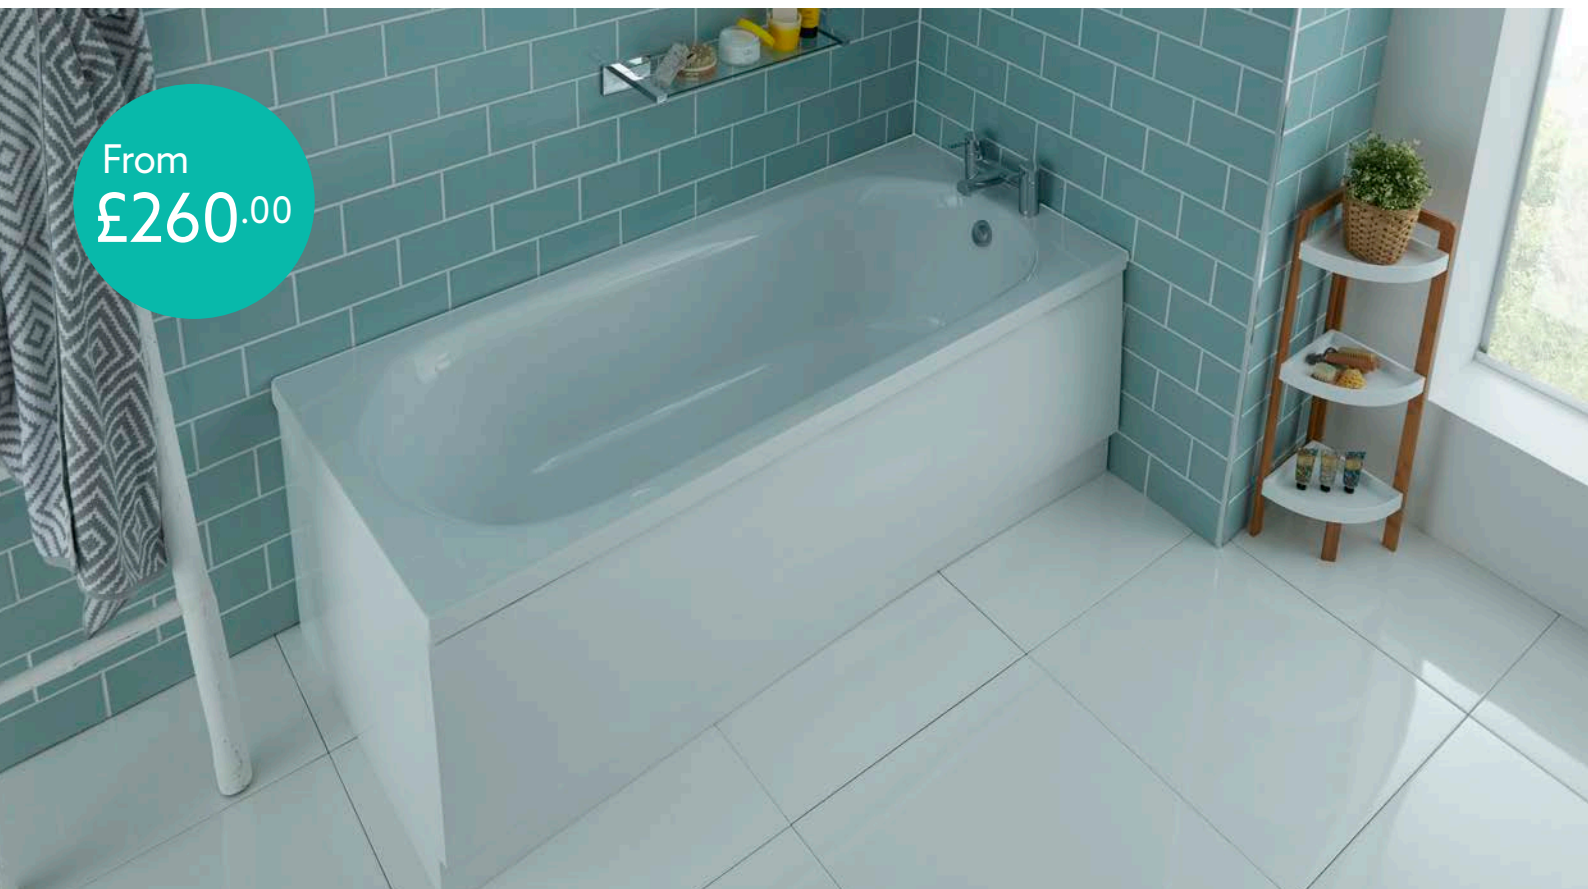

Single Ended Baths

aqwa
edition