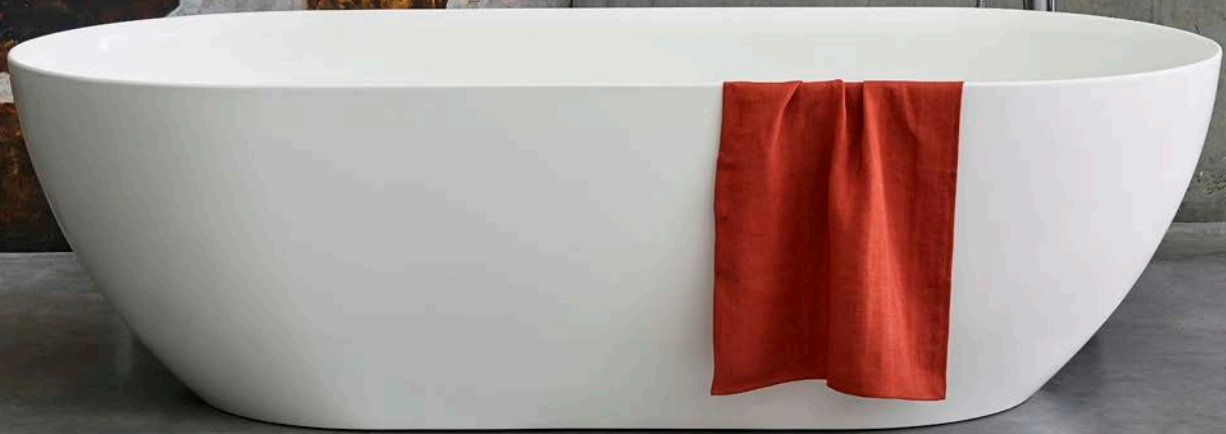

CLEAR WATER

From
£2479.00

FREESTANDING BATHS