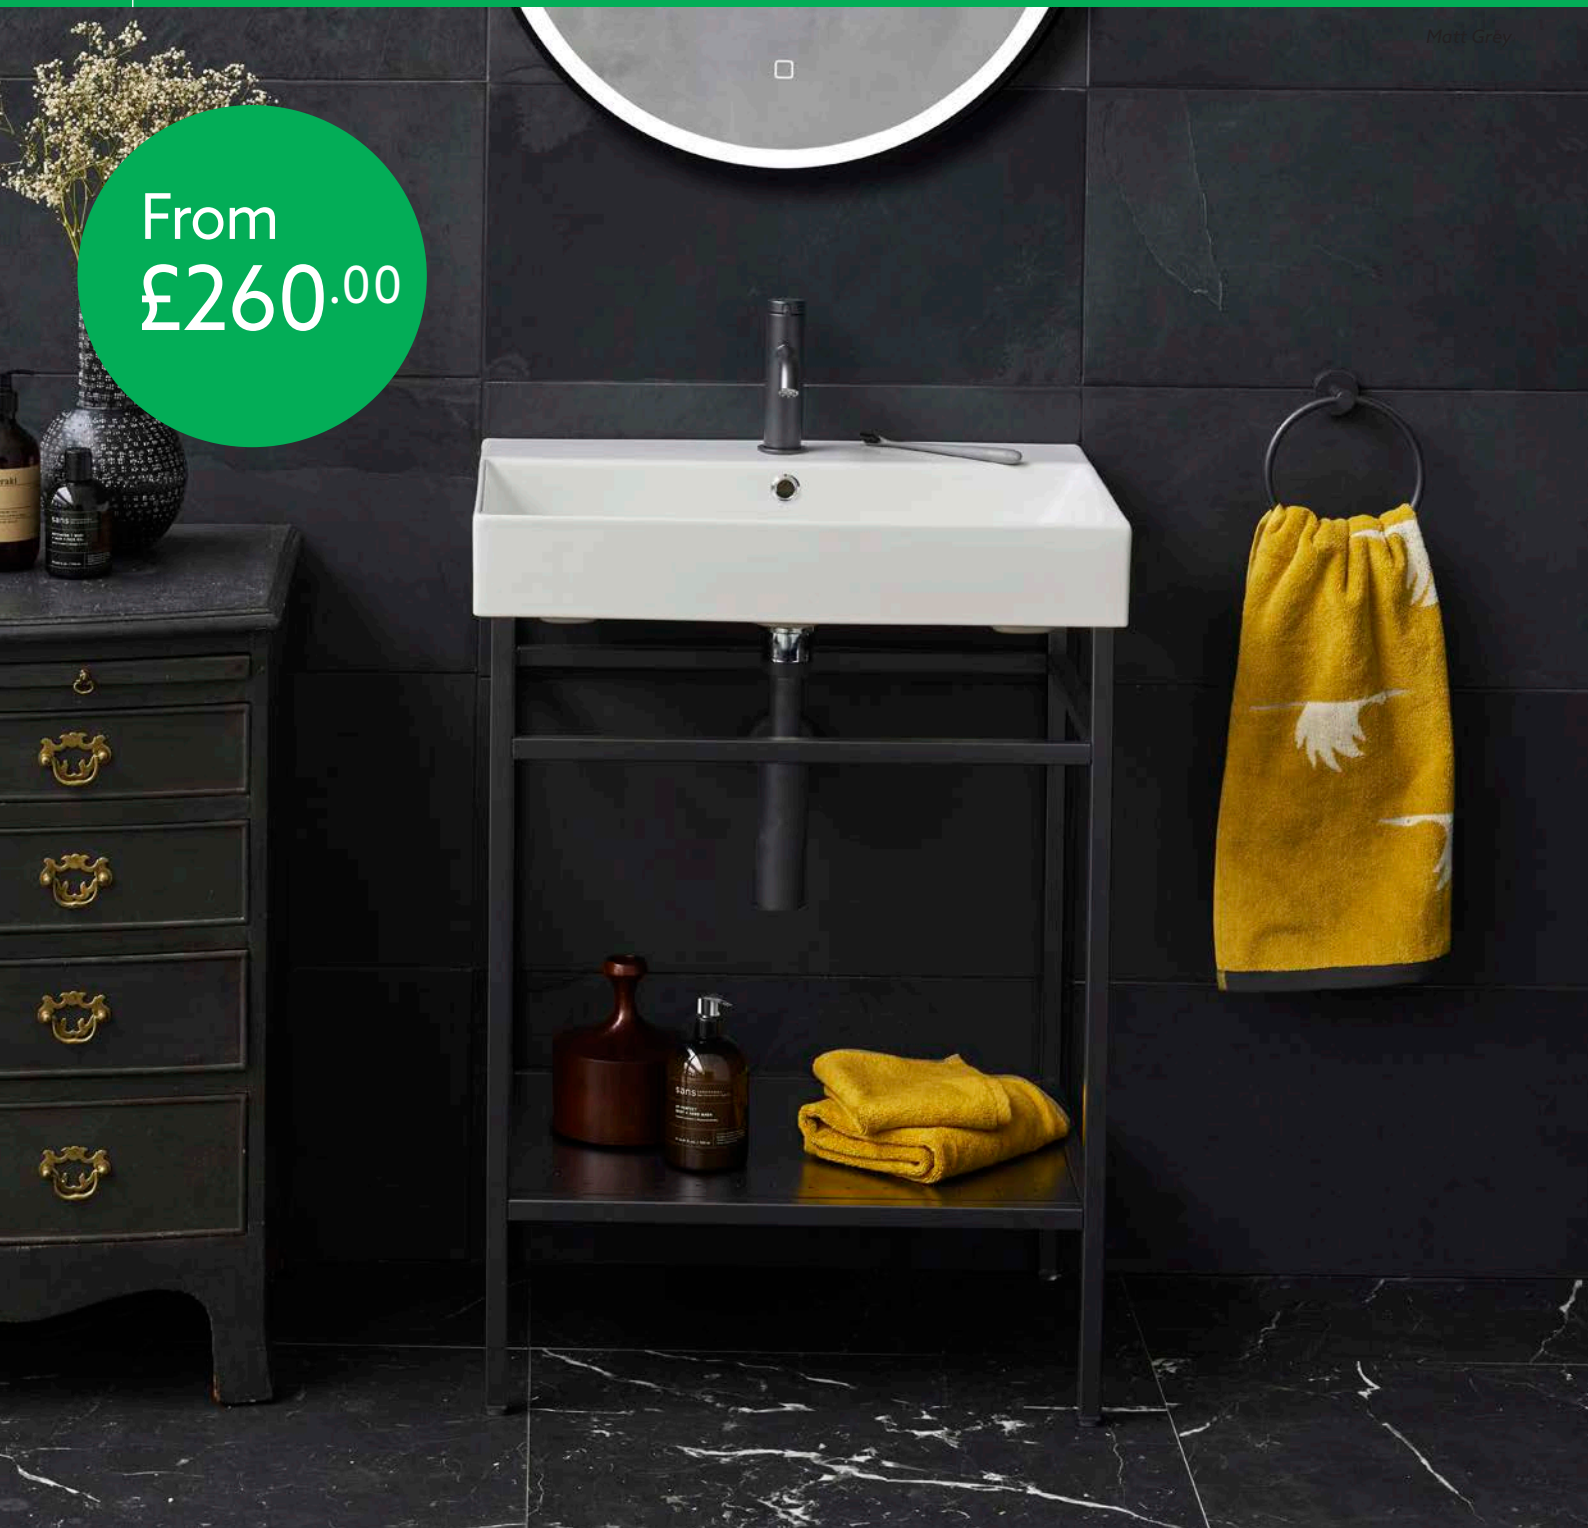

GRE.110CP	Chrome	£169.00
GRE.110BB	Brushed Brass	£189.00
GRE.110MB	Matt Black	£189.00

FEATURED

700 Stainless Steel Frame	£390.00
700 Basin	£240.00
Hoxton Basin Mono Black	£179.00

Matte Grey

From
£260.00

Shoreditch Frame