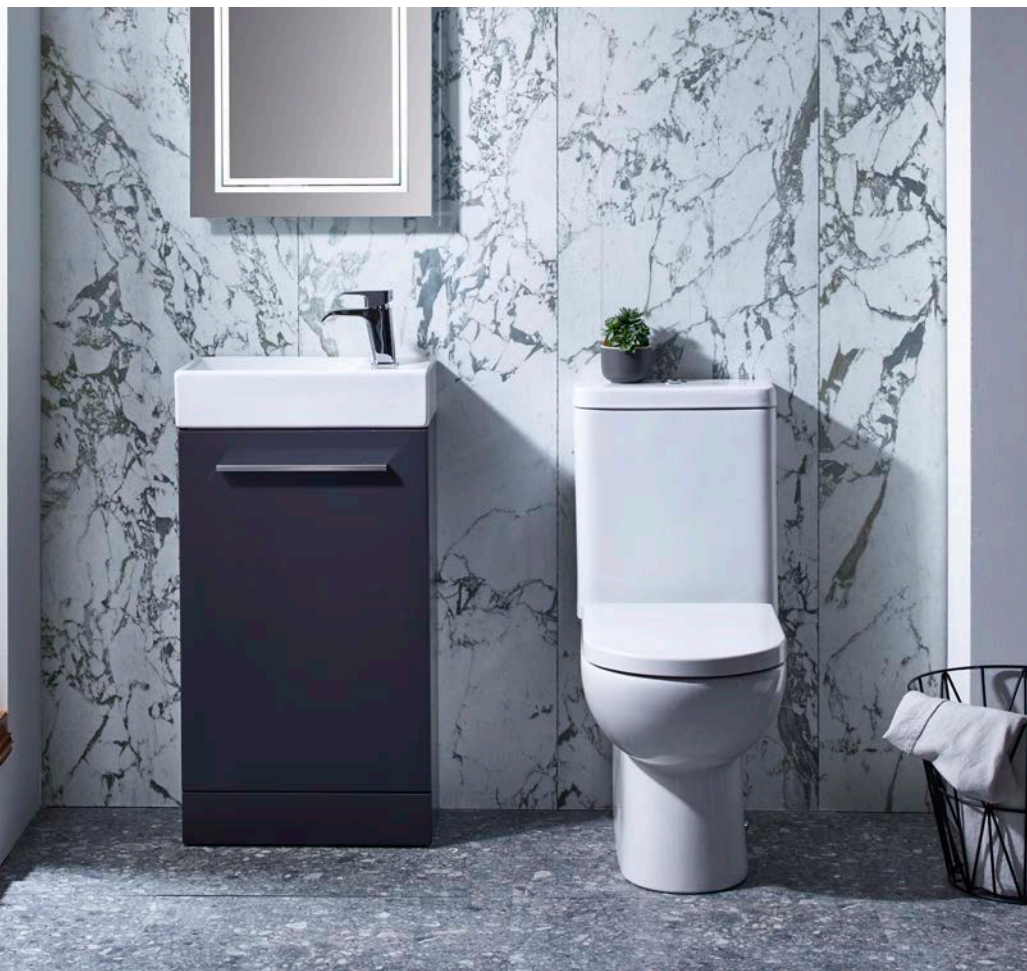

Kobe

TAVISTOCK

FURNITURE

560 Floor Standing Unit

Unit & basin

K56FW 560 x 360 x 845 White

£580.00

K56FST 560 x 360 x 845 Storm Grey

£580.00

700 Floor Standing Unit

K70FW 700 x 360 x 845 White

£443.00

K70FST 700 x 360 x 845 Storm Grey

£443.00

K70C Basin

£201.50

Wall Mounted Unit

KWM45W 400 x 255 x 600 White

£403.00

KWM45ST 400 x 255 x 600 Storm Grey

£403.00

BTW Unit & Worktop

K5BTWW 510 x 210 x 825 White

with white worktop

£311.00

K5BTWST 510 x 210 x 825 Storm Grey

with white worktop

£311.00

450 Floor Standing Unit

KFS45W 450 x 255 x 845 White

£423.00

KFS45ST 450 x 255 x 845 Storm Grey

£423.00

Unit & basin