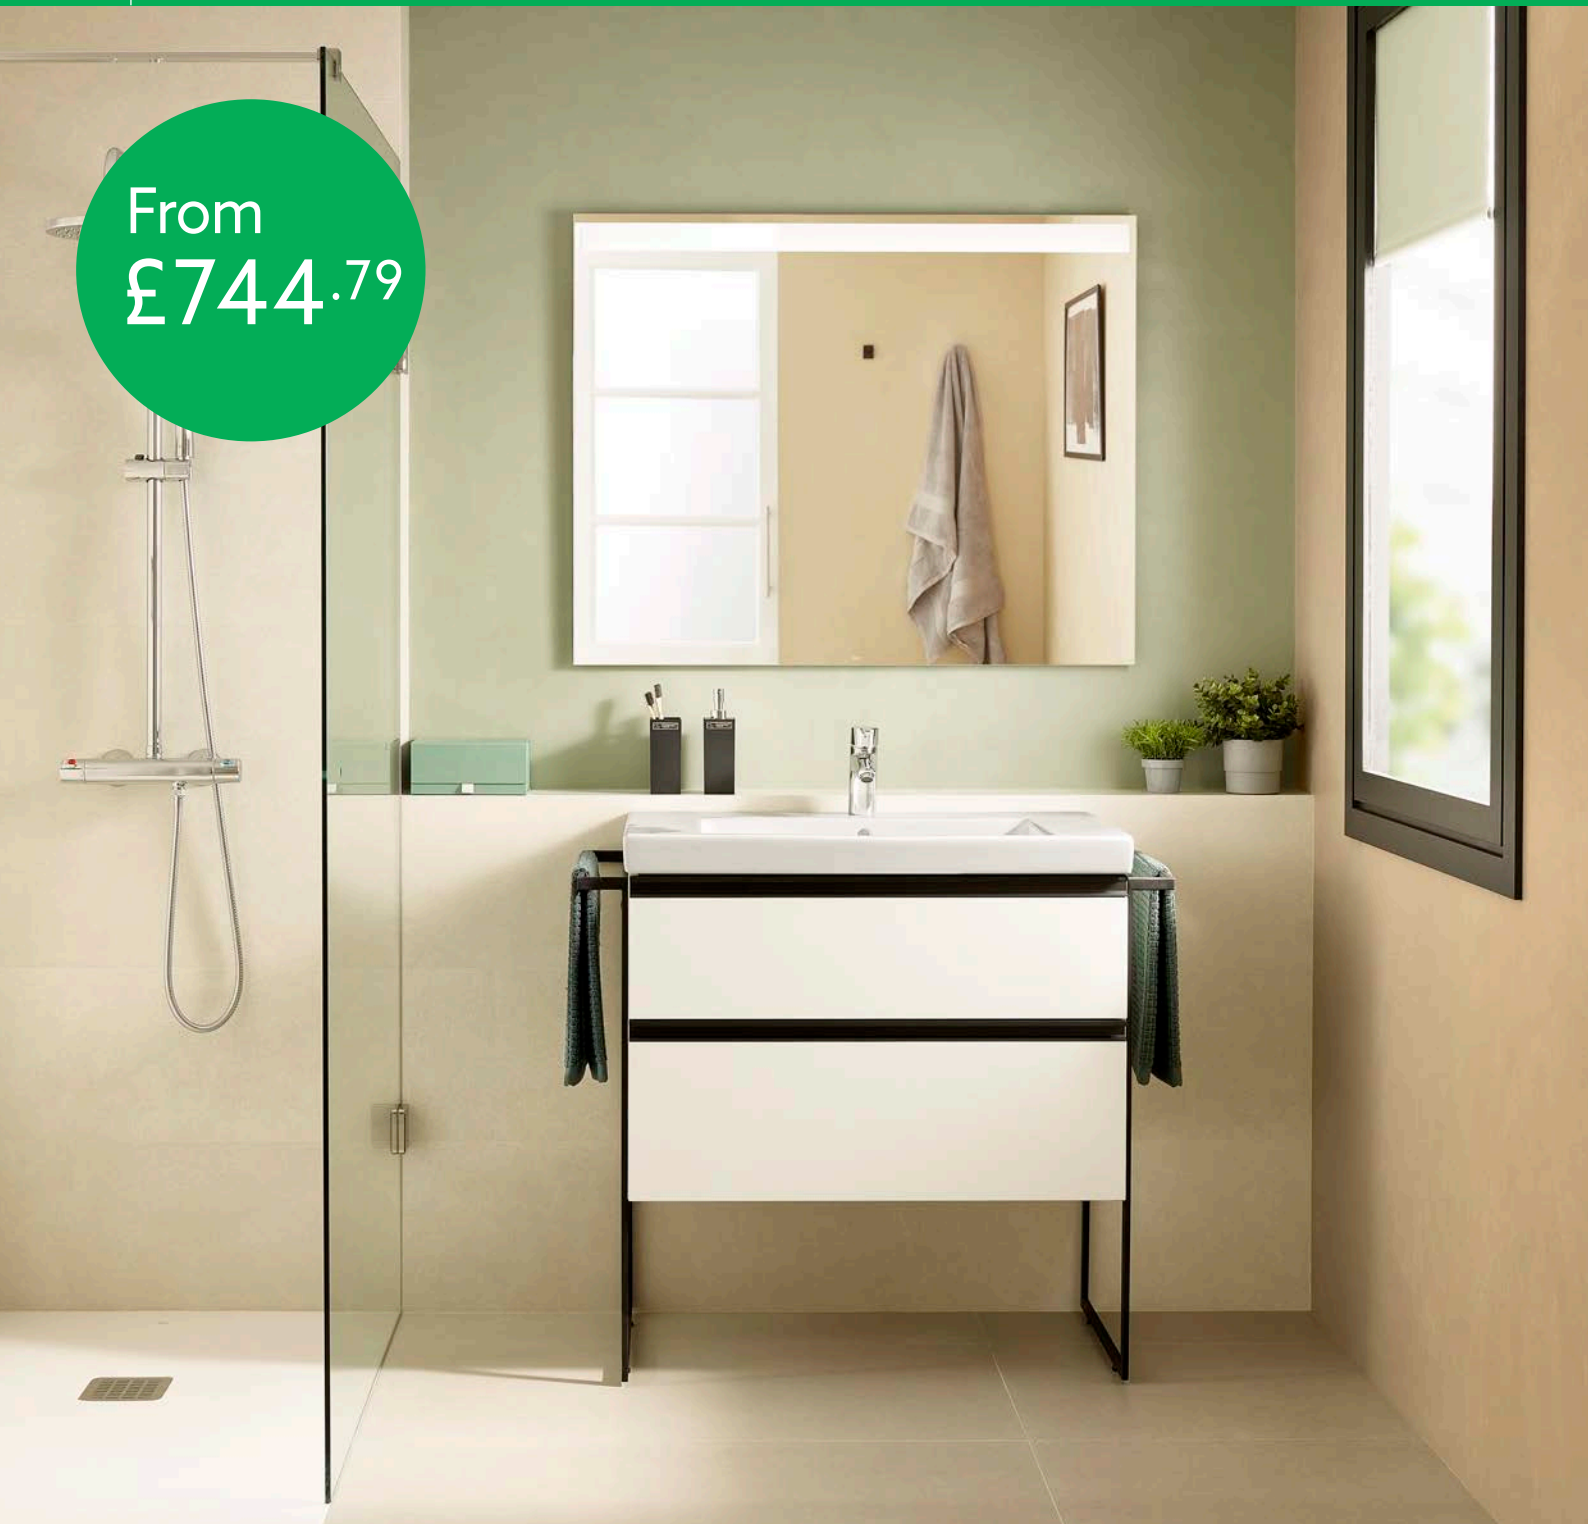

FEATURED

790 wall unit & basin
L20 basin mono
Eidos Mirror

£924.19
£125.00
£311.14

AVAILABLE IN:

Gloss White
806

Urban Oak

Nordic Ash
434

Arctic Grey
447

From
£744.79