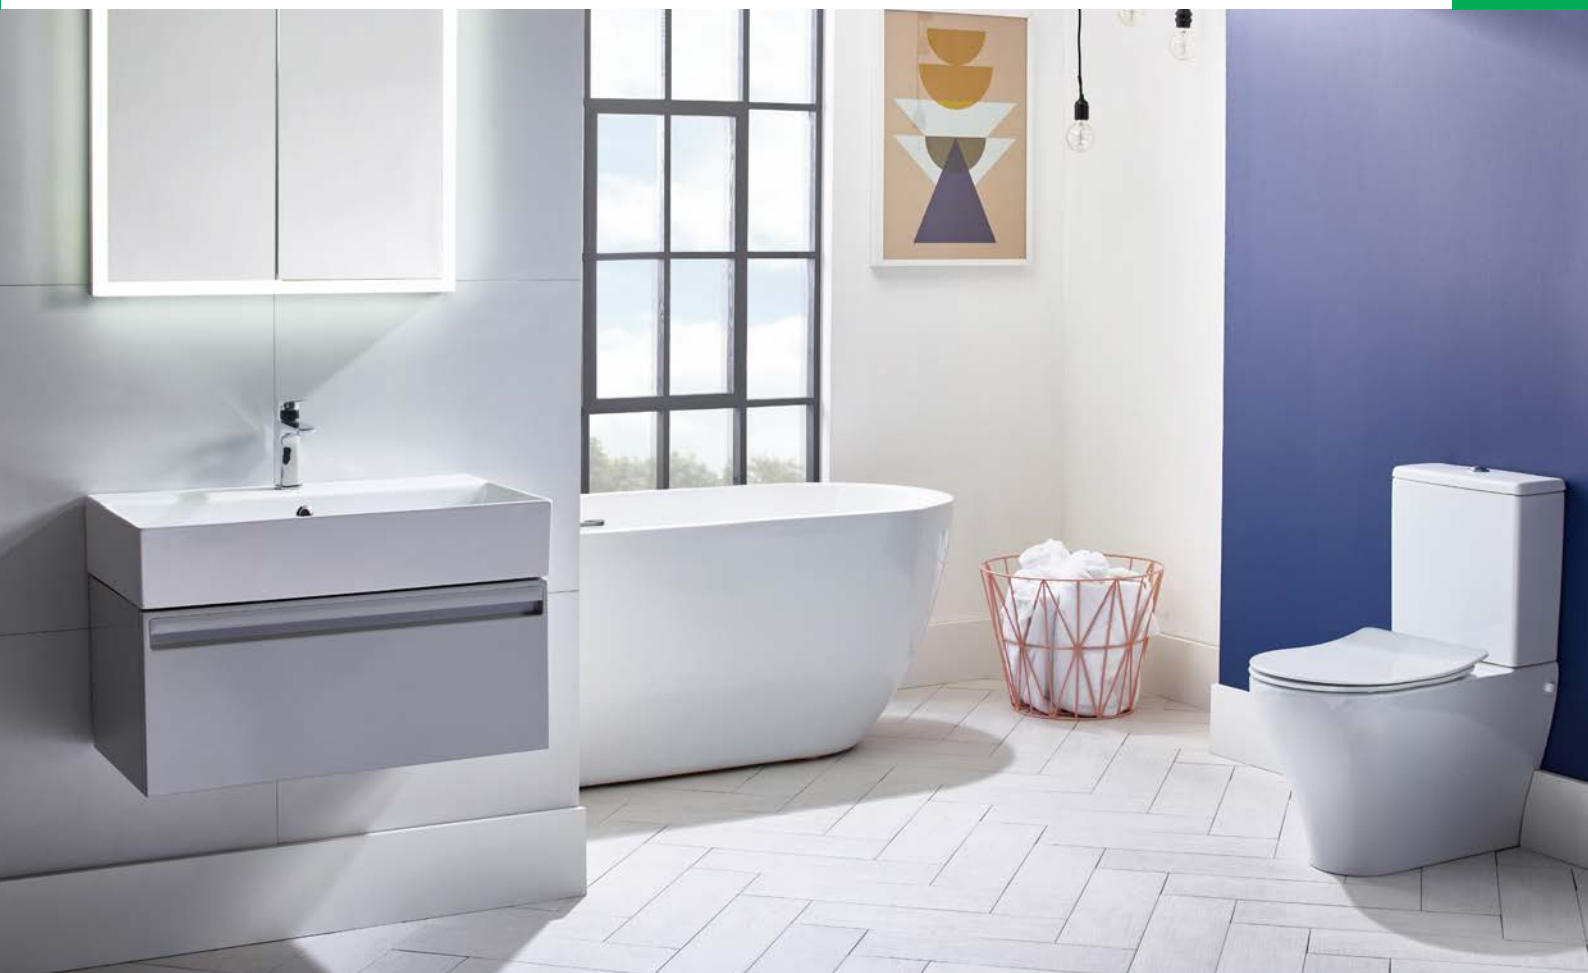

Wall Mounted Unit

Wall Mounted Unit

Forum

TAVISTOCK

FURNITURE

Wall Mounted Unit