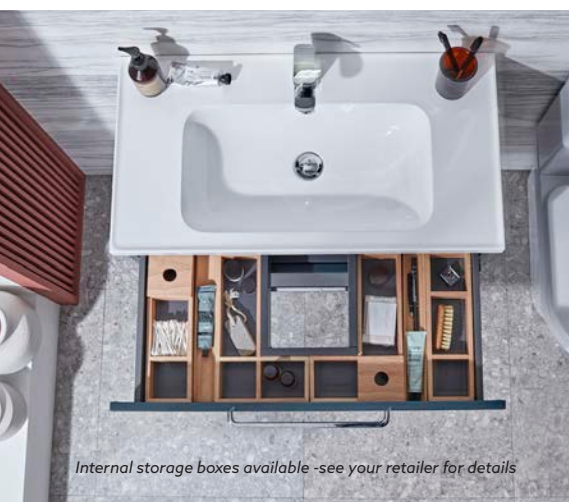

From
£250.00

Gloss White

Cadence

TAVISTOCK

Oxford Blue

Tundra Wood

Internal storage boxes available - see your retailer for details

Cloakroom Unit