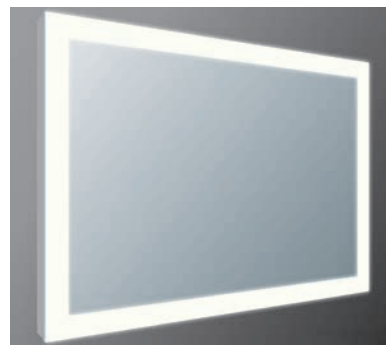

Allure

LED mirror with demister pad & infrared sensor
F4428 800 x 600

£425.00