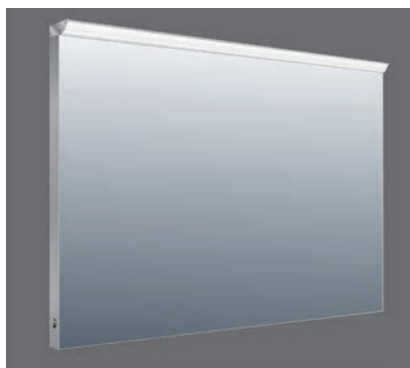

## Maxim

Mirror with LED top light plate, demister pad & sensor switch

F4431 800 x 600

**£305.00**