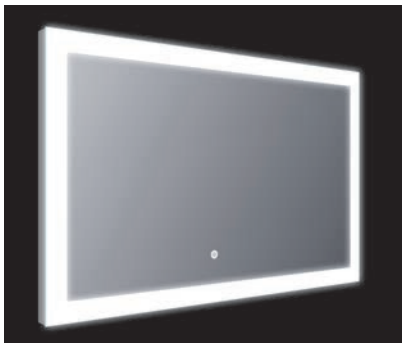

LED mirror with demister pad & sensor switch
F4429 900 x 600

£297.00