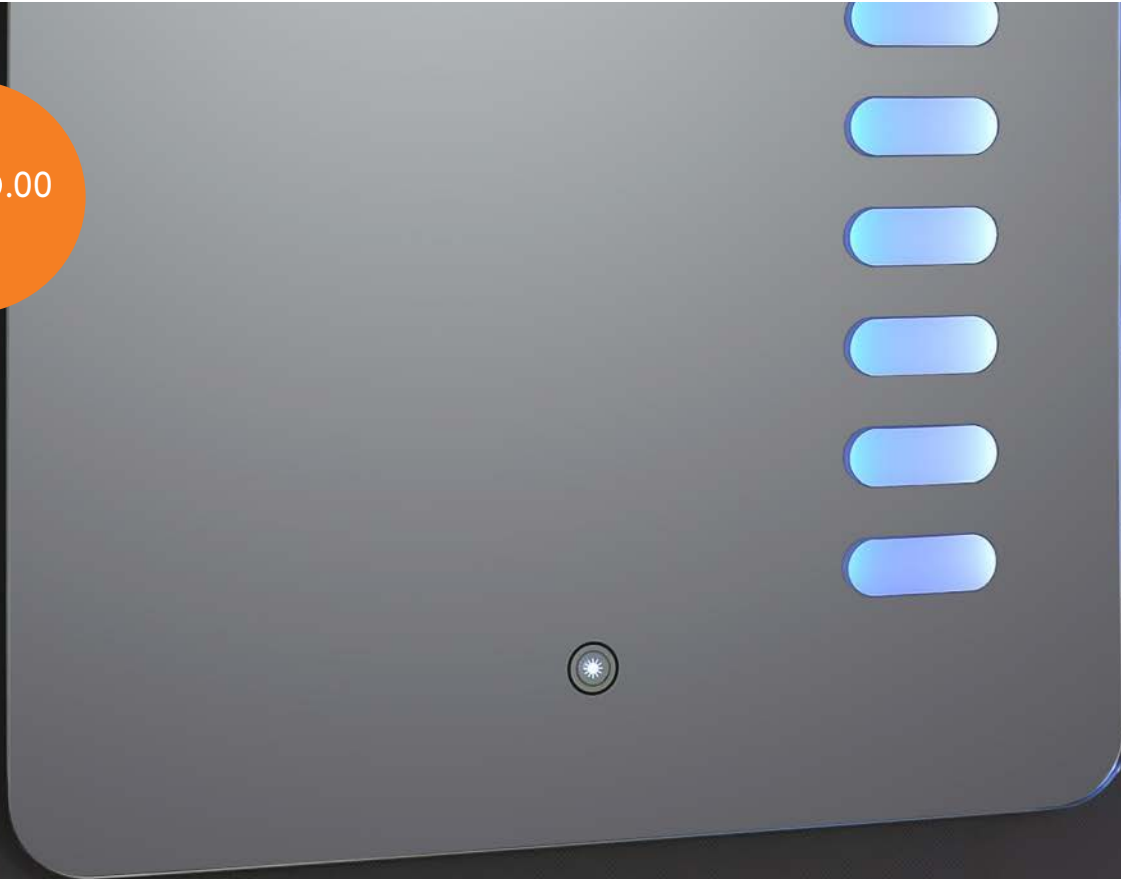

LED Mirrors

aquatrend®

£399.00

Kinsale