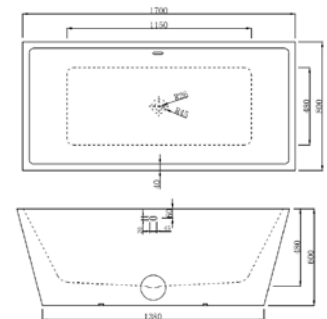

Minimal	Was	NOW	Code
1700 x 800mm Twin Skinned Double Ended Bath	£1,599	£799	VE600* FB367/00X

25% OFF
a Round or Square Freestanding Bath Shower Mixer with this bath - **See page 43**