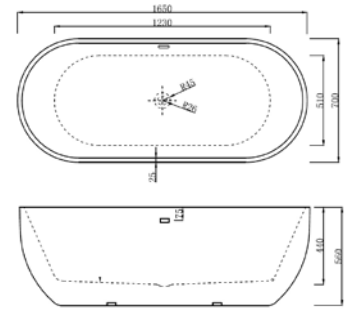

Modern	Was	NOW	Code
1650 x 700mm Twin Skinned Double Ended Bath	£1,599	£799	VE600B* FB365/00X

25% OFF
a Round or Square Freestanding Bath Shower Mixer with this bath - **See page 43**