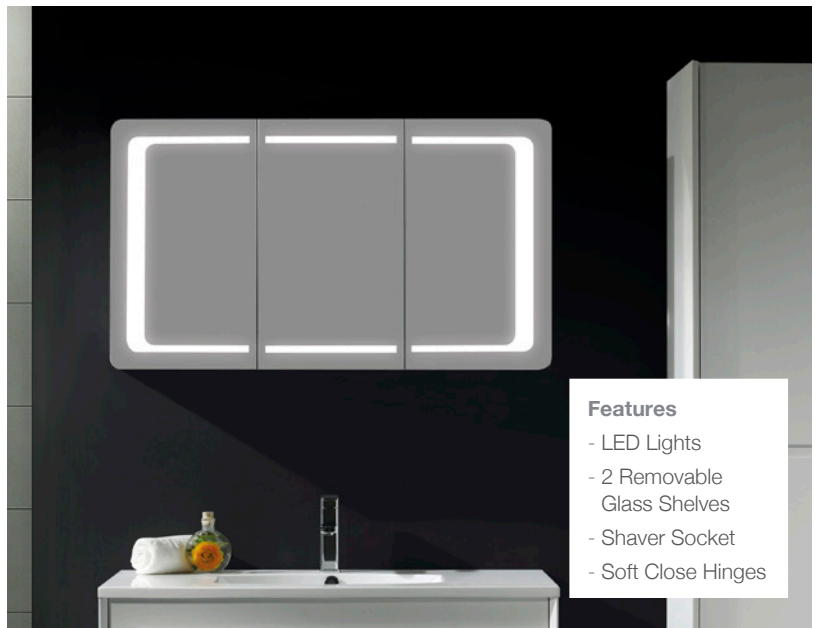

LED Mirror	Was	NOW	Code
60 LED Illuminated Mirror with Shaver Socket, Demister & IR Sensor			
W500 H700 D42	£315	<b>£269</b>	LED6 FB126/00X

LED Mirror	Was	NOW	Code
Mirror with LED Side Lights, On/Off Touch Switch and Demister			
W500 H700 D32	£319	<b>£269</b>	LED2 FB124/00X
W600 H800 D32	£359	<b>£299</b>	LED3 FB136/00X

LED Mirror	Was	NOW	Code
Mirror with 25mm LED Frosted Edge, Demister and On/Off Touch Switch			
W600 H800 D32	£395	<b>£229</b>	LED10 FB115/00X

Battery Powered LED Mirror	Was	NOW	Code
Dia500 D40	£140	£89	CV62A3 FB40/00X

- Features**
- LED Lights
  - 2 Removable Glass Shelves
  - Shaver Socket
  - Soft Close Hinges

Line 2 Door Mirror Cabinet	Was	NOW	Code
W600 H600 D150	£599	£410	VEMDR1 FB187/00X
W800 H600 D150	£639	£445	VEMDR2 FB204/00X