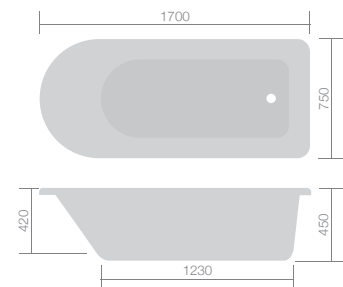

Earl	Was	NOW	Code

1700 x 750mm inc. Ball & Claw Foot Set	£1,099	£745	VE311 FB357/00X

Bath Waste	Was	NOW	Code

Non-Exposed	£40	£29	WASTKIT1 FB14/00X

Bath Waste	Was	NOW	Code

Exposed	£115	£99	WASTKIT2 FB52/00X