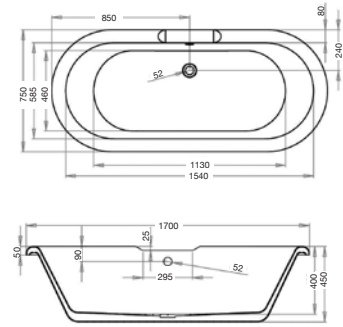

Wessex	Was	NOW	Code

1700 x 750mm inc. Ball & Claw Foot Set	£1,099	£710	VE309 FB346/00X