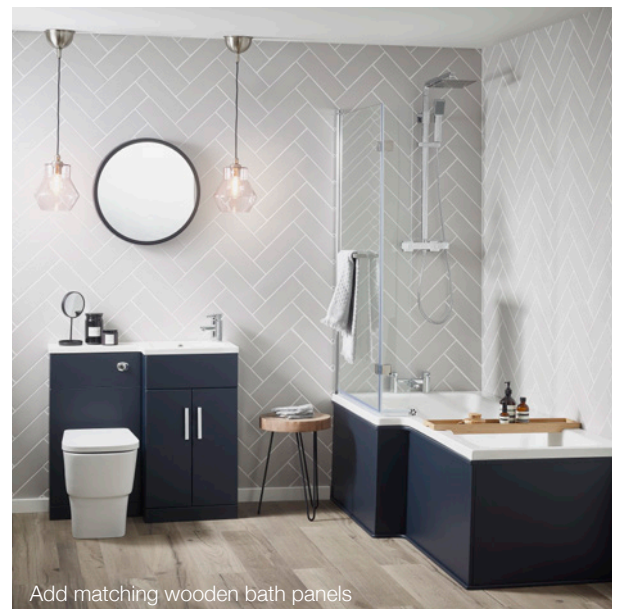

Aquatrend Shower Bath Suite:

- 1700mm Blok Shower Bath inc. Screen & Panel (Left hand or right hand)
- Grohe Concealed Cistern
- Aquatrend Petit Compact Vanity Unit (Left hand or right hand)
- Cubix BTW Pan inc. Soft Close Seat
- Modern Basin Mixer
- Modern Bath Filler
- Chrome Wastes

Aquatrend Petit	Was	NOW	Code
Shower Bath Suite inc. Acrylic Panel	£2,049	£1,449	VEAQSB FB715/00X
Shower Bath Suite inc. Matching Wooden Panel	£2,149	£1,549	VEAQSBA FB765/00X
Standard End Panel	-	£65	AP1601 FB35/00X
Wooden End Panel	-	£110	AQ1601 FB60/00X