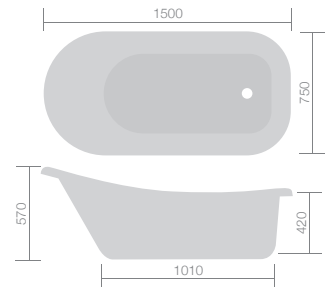

Grace	Was	NOW	Code

1500 x 750mm inc. Ball & Claw Foot Set	£1,099	£710	VE310 FB346/00X