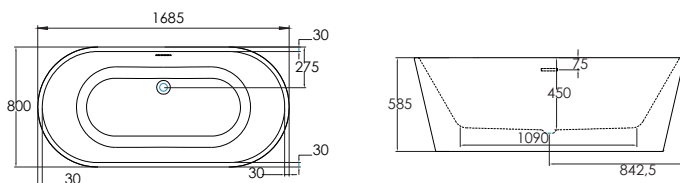

Round	Was	NOW	Code	25% OFF a Round or Square Freestanding Bath Shower Mixer with this bath
1680 x 780mm Twin Skinned Double Ended Bath	£1,395	£799	VE600A* FB367/00X	

Round	Pressure	Was	NOW	Code
Freestanding Bath Shower Mixer	HP2	£515	£285	VBS16 FB131/00X