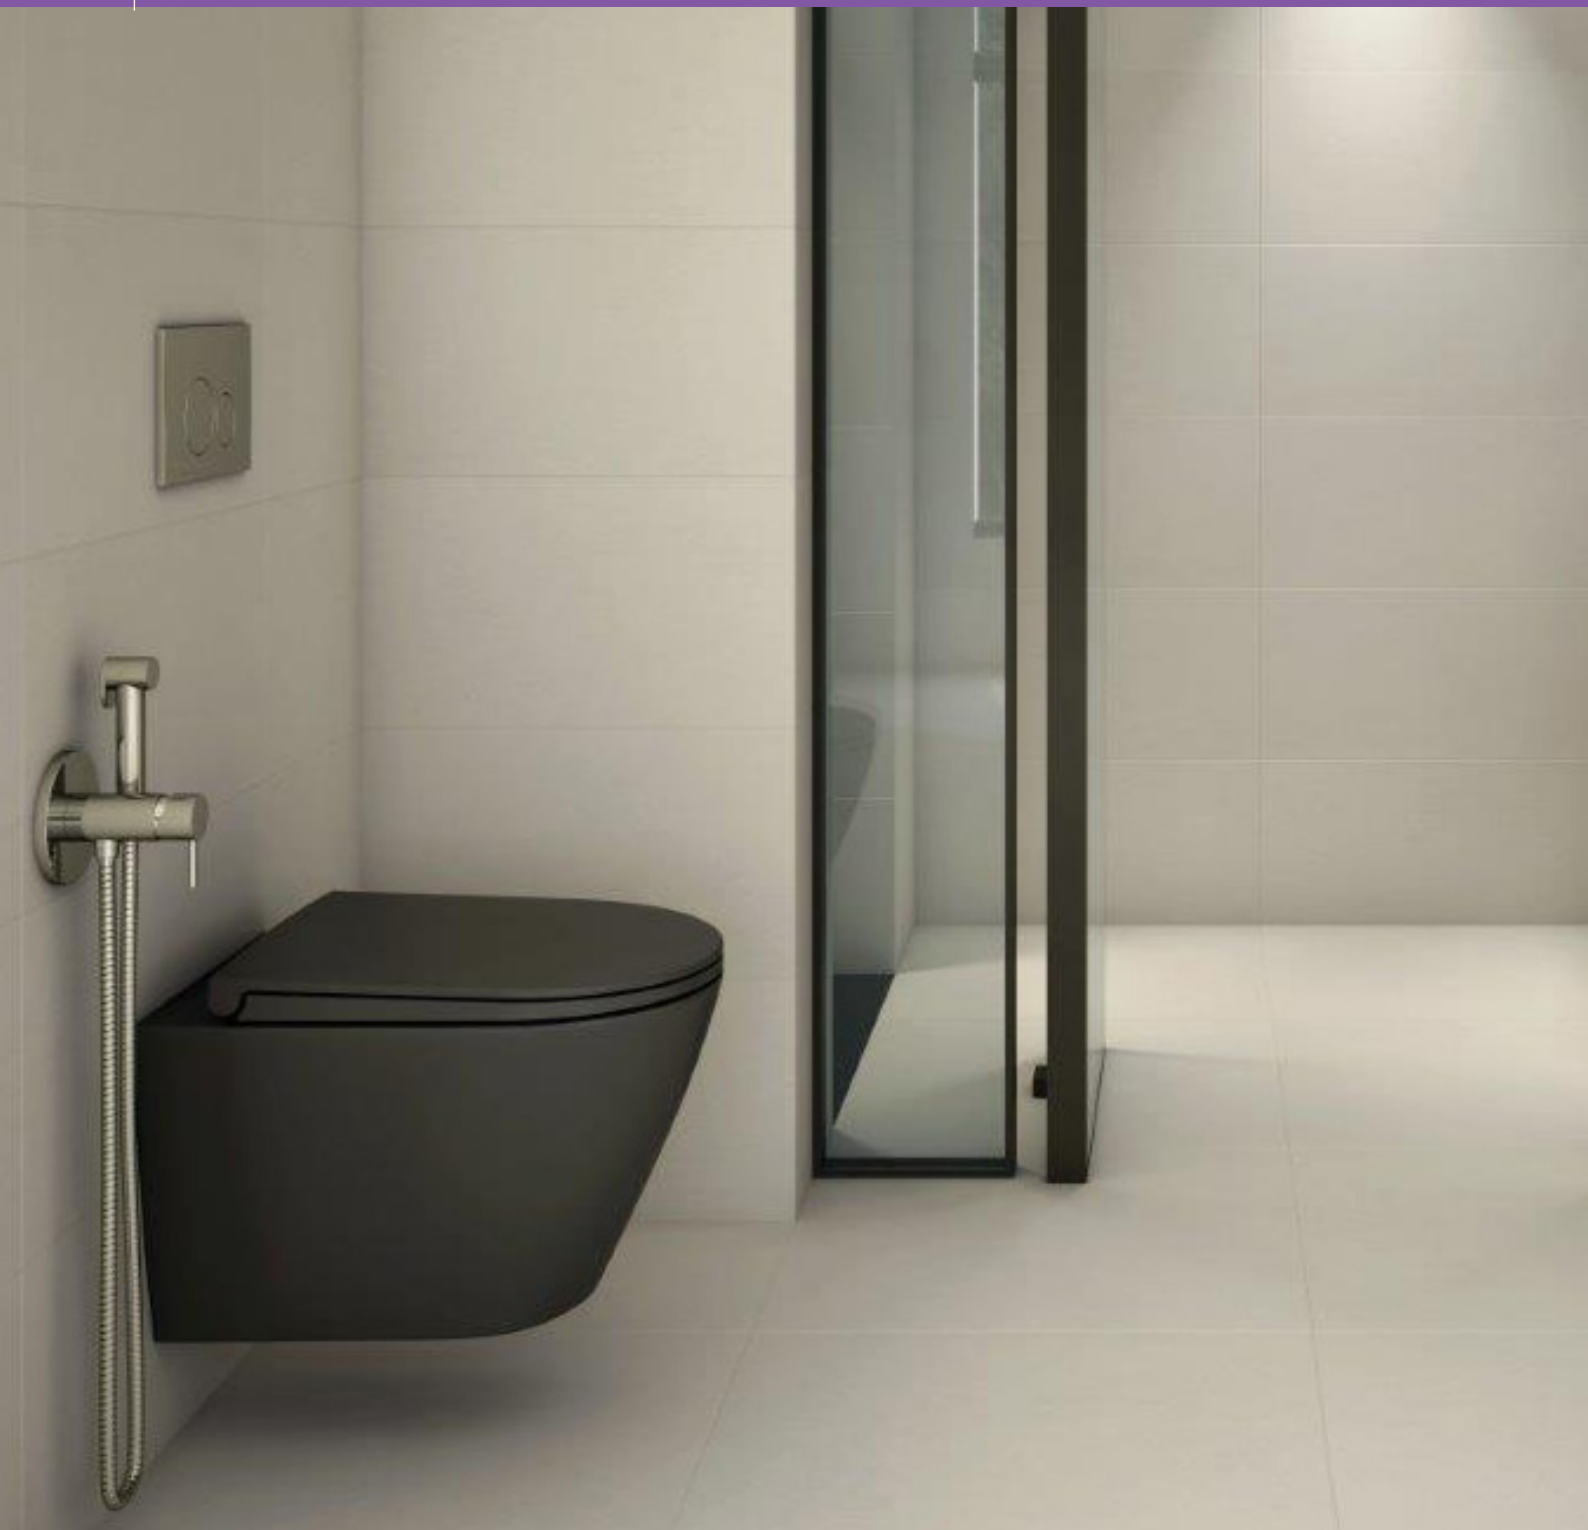

RAK-FEELING

Countertop basin £419.00
BTW WC with soft close seat £524.00

Petit Square basin mono

£179.00

SUITE PRICE

£1122.00