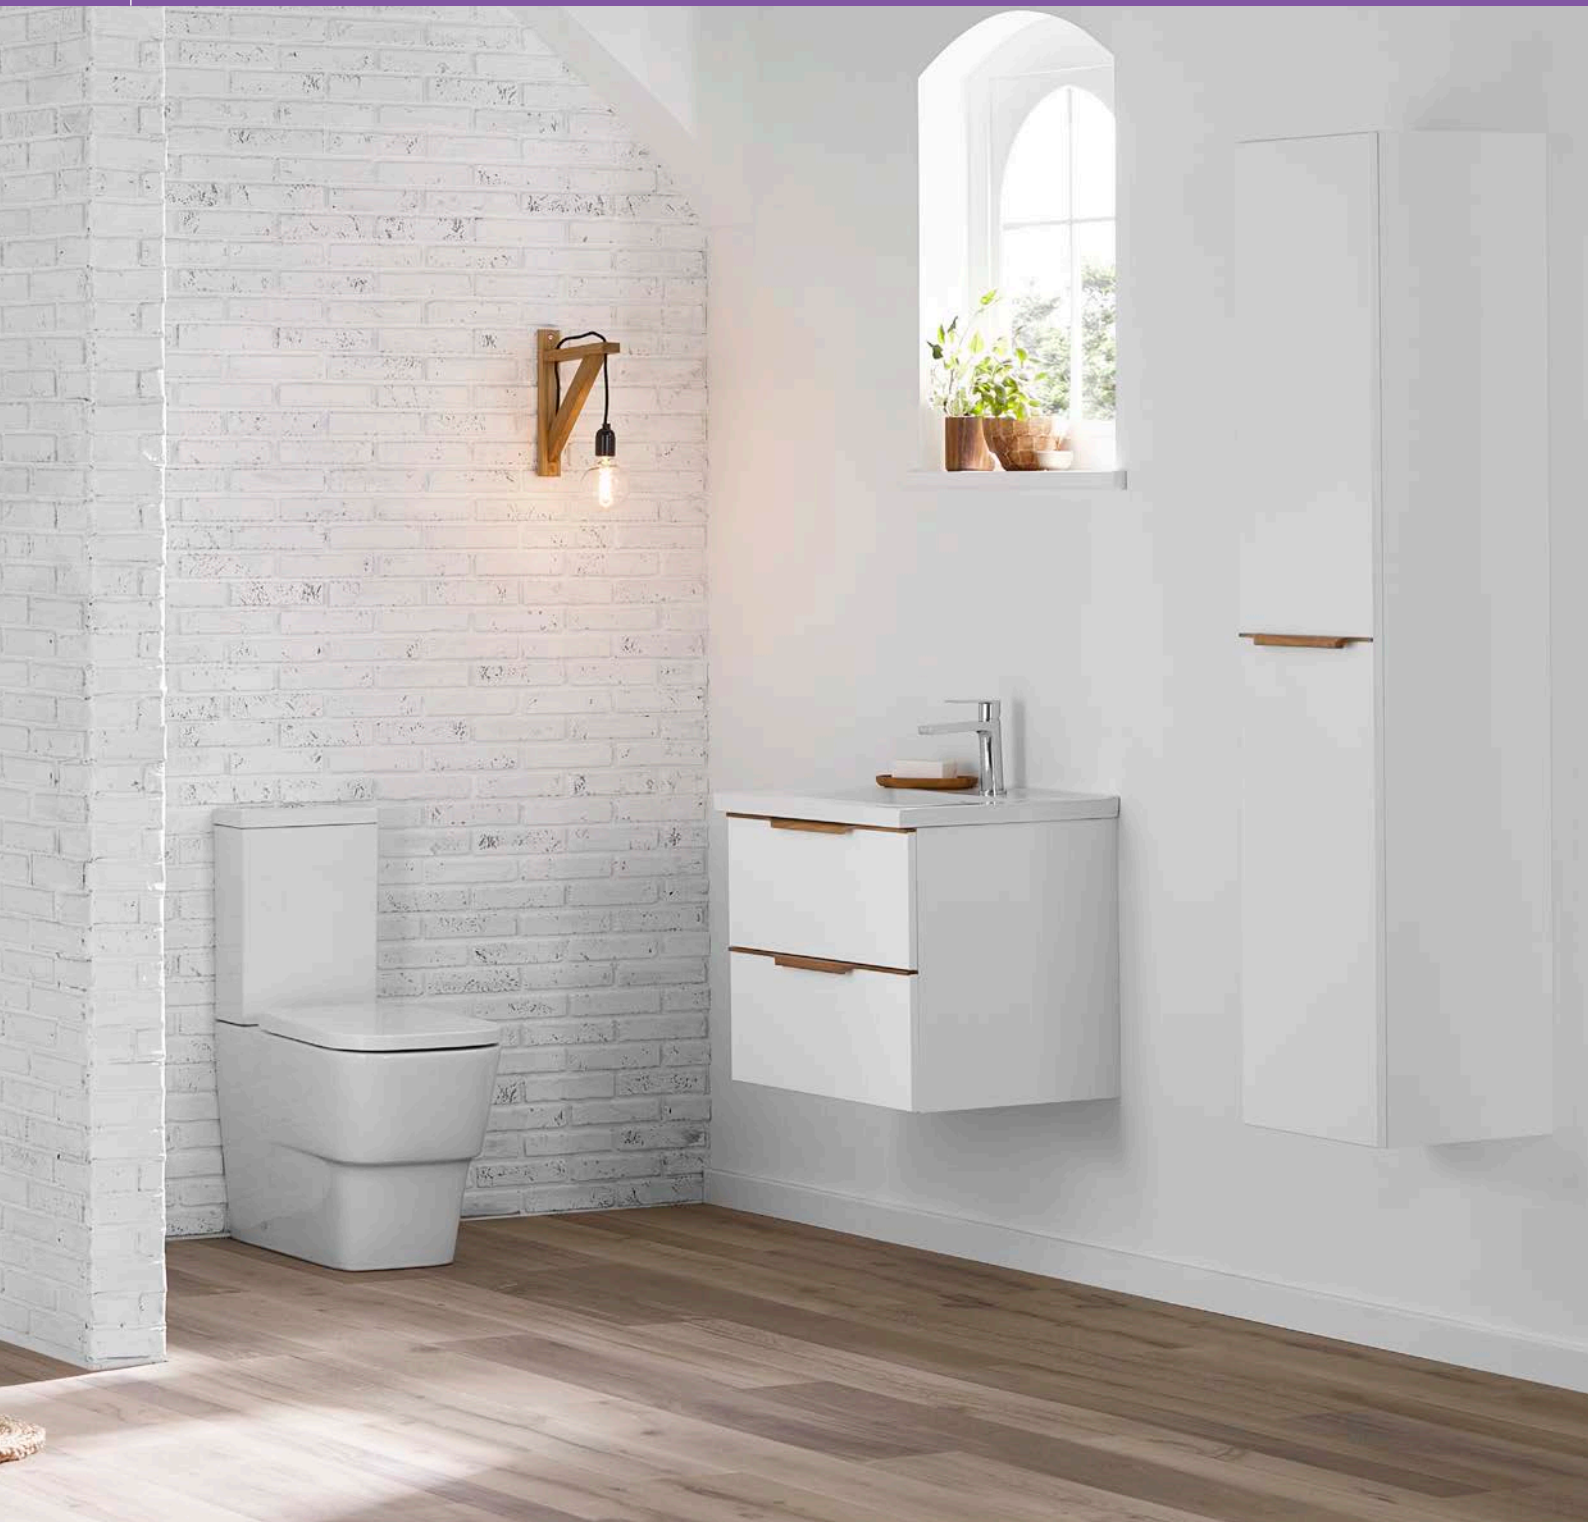

CUBIX

Amber 600 unit & basin
Amber tall unit

£499.00
£325.00

WC with soft close seat
Luna basin mono

£575.00
£143.00

SUITE PRICE

£1572.00

Cubix