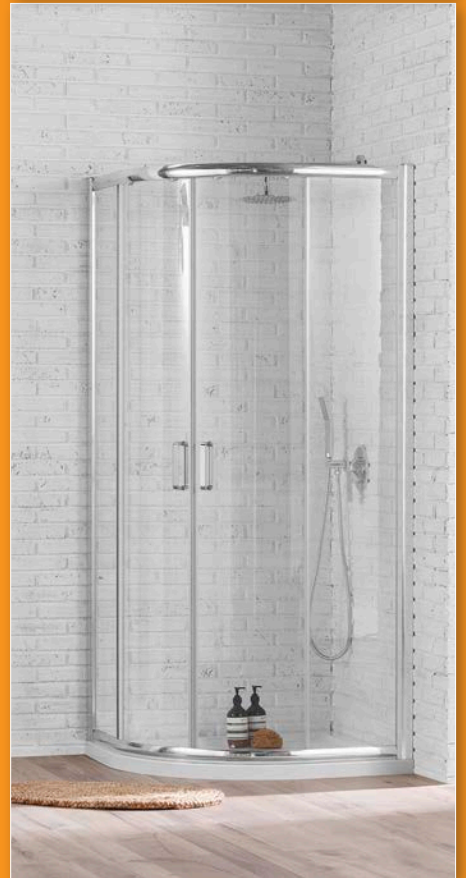

Shower Enclosures

Our Aqua range of showering enclosures offers an impressive collection of designs, capturing the very latest in innovation.

From the modest style of our quadrant enclosures to the chic elegance of the frameless collection which includes sliding doors, single door quadrants and the stunning range of walk-in enclosures, we have an enclosure solution to suit every setting. Not only does the range of Aqua enclosures offer superb choice but also excellent value for money. We guarantee style without the price tag.

Our Aqua enclosure collection also combines a range of options from market leading manufacturers, presenting key trends in enclosure design and guarantees excellent customer service and support to ensure that your dream bathroom is complete.