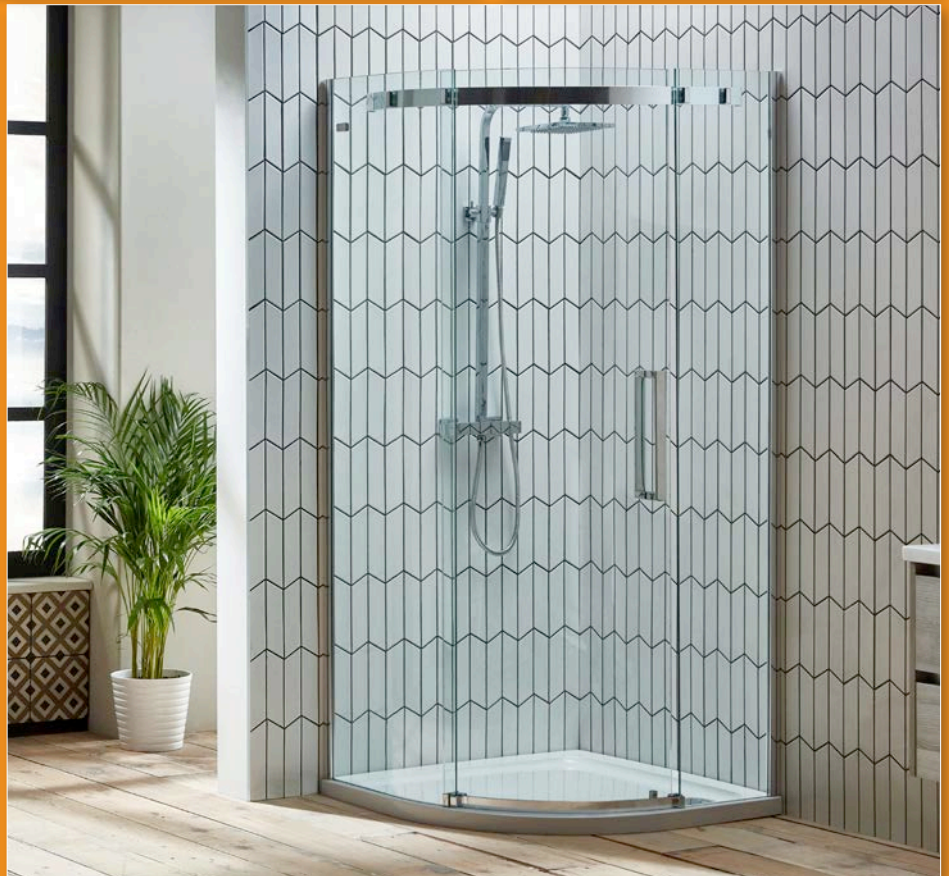

Find your perfect enclosure in our exciting range. With something for everyone from space saving quadrants to practical walk-in designs and wetroom panels - all with a host of stylish features.