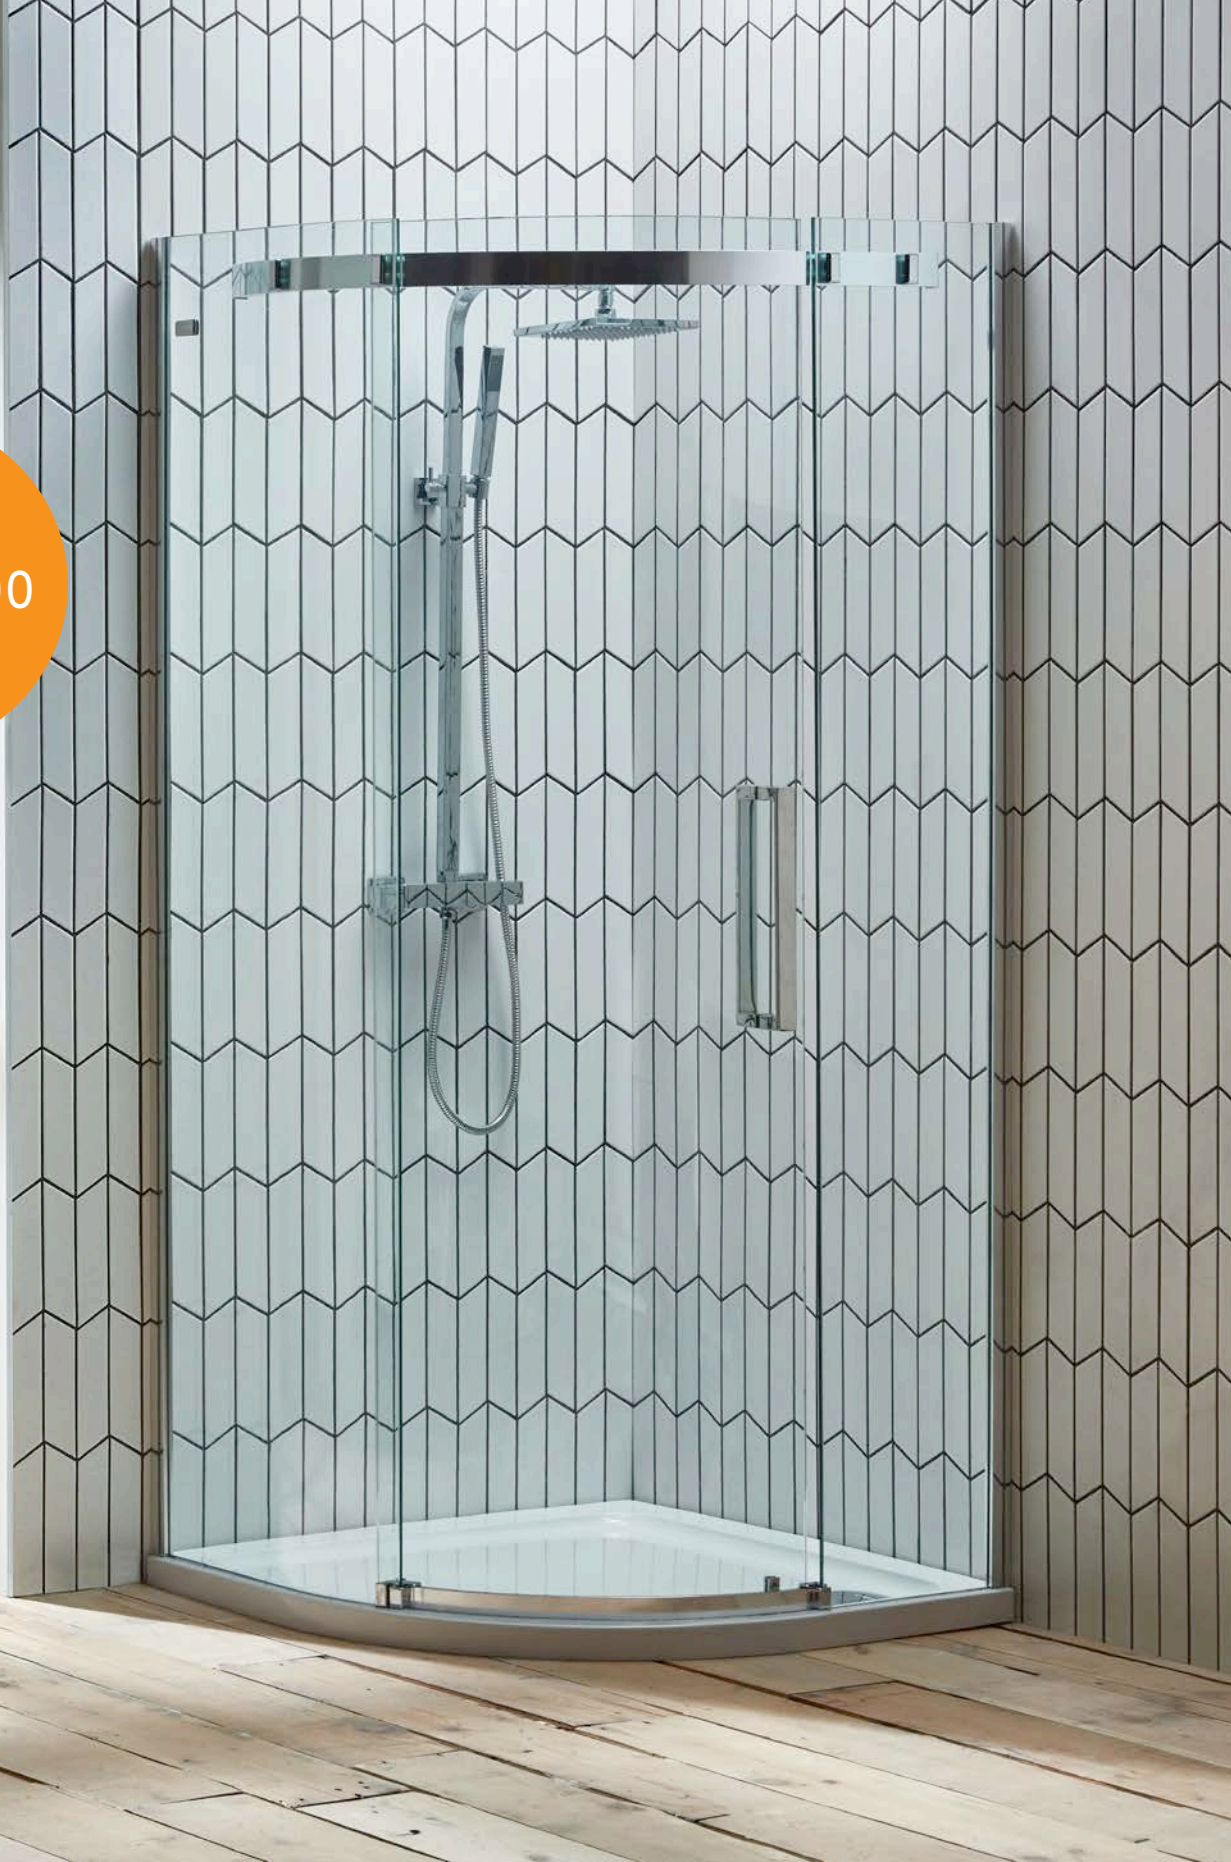

QUADRANT
ENCLOSURES

From
£756.00

Elevation Single Door Quadrant

aquaglass®

QUADRANT ENCLOSURES

Size mm	Adjustment	Price	Code
800	780-800	£756.00	S6659
900	880-900	£792.00	S6660

Note: Door opens from left to right only

FEATURES:

- Height 1950mm
- 8mm toughened glass
- Chrome on brass handles
- Easy clean glass treatment
- Chromed profile covers
- 20mm adjustment
- Stainless steel support bar