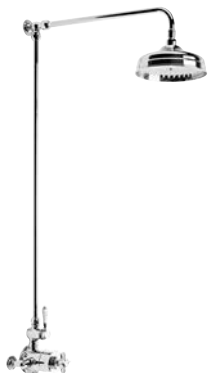

Albion

W1688 Triple concealed thermostatic shower valve with diverter, riser rail, hand set & round fixed over head shower **£339.00**

Laurel

W1681 Round plate concealed thermostatic shower valve with round fixed shower head **£279.00**

Keila

W1689 Dual concealed thermostatic shower valve with diverter, riser rail, hand set & round fixed over head shower **£341.00**

Axium

From
£595.00

TAVISTOCK

SAX2316 Single function push button concealed shower with 3 function handset

Zone

SZN1508 Dual function bar valve with
hower head & handset **£374.00**

Merit

SMT1509 Dual function bar valve with
shower head & handset **£284.00**

Cheltenham

SCM1713 Exposed dual function shower valve with shower head and handset

£685.00

Varsity Thermostatic

TAVISTOCK

From
£605.00

SVA1813 Exposed single function valve with fixed head **£780.00**

SVA1712 Exposed dual function valve with fixed head **£965.00**

SVA0214 Concealed single function valve with single function hand set & fixed head **£605.00**