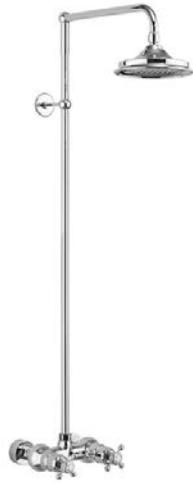

Y1581 Single outlet concealed
valve, adjustable arm
& 6" Airburst
shower head

£554.00

Trent

Y1583 Dual function valve,
straight arm, 6" Airburst
shower head, hose
& hand set

£834.00

Trent

Y1584 Dual function valve,
straight arm, 6" Airburst
shower head, hose
& hand set

£884.00

Thermostatic Valves

Burlington[®]

SHOWERS

From
£679.00

Avon

Y1592 Exposed, adjustable wall bracket, 6" Airburst shower head, rigid riser & adjustable swivel shower arm **£1019.00**

Eden

Y1593 Exposed, 6" Airburst shower head, rigid riser & adjustable swivel shower arm **£679.00**

Eden

Y1594 Exposed, 6" Airburst shower head, hand set, rigid riser & adjustable swivel shower arm **£889.00**

Available with 3 handle choices

Claremont
CL

Anglesey
AN

Birkenhead
BI

Hoxton

290mm Rain Shower Head & Arm

- HOX.012BB Brushed Brass
- HOX.012CP Chrome
- HOX.012MB Matt Black

£259.00
£219.00
£259.00