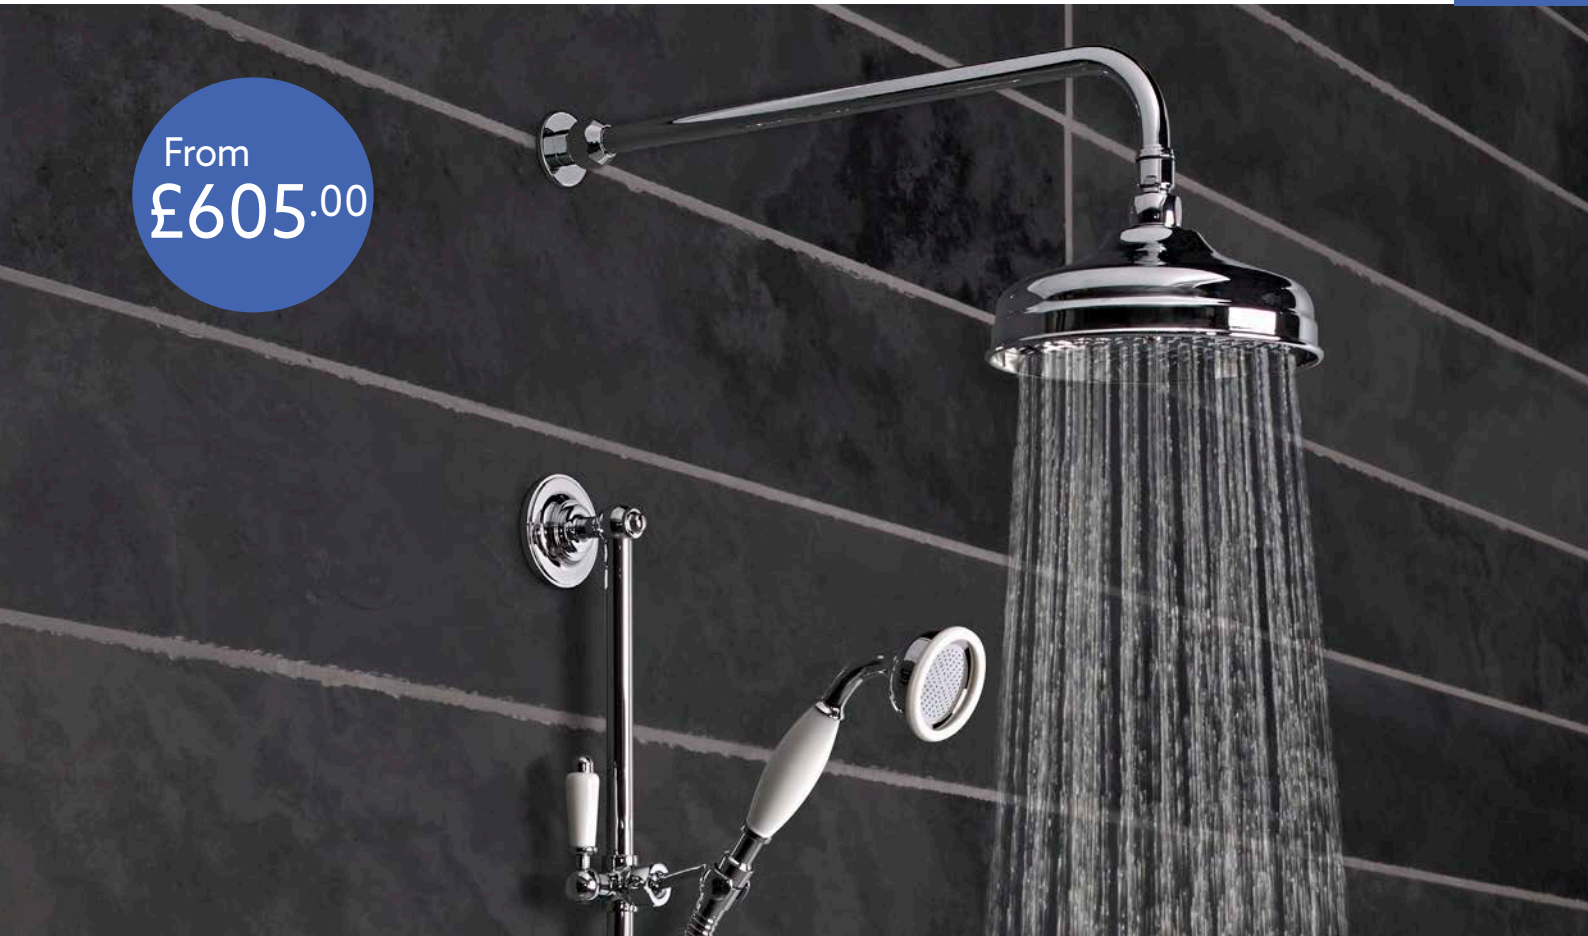

Zone

SZN1508 Dual function bar valve with
hower head & handset **£374.00**

Merit

SMT1509 Dual function bar valve with
shower head & handset **£284.00**

Cheltenham

SCM1713 Exposed dual function shower valve with shower head and handset

£685.00

Varsity Thermostatic

TAVISTOCK

From
£605.00

SVA1813 Exposed single function valve with fixed head **£780.00**

SVA1712 Exposed dual function valve with fixed head **£965.00**

SVA0214 Concealed single function valve with single function hand set & fixed head **£605.00**