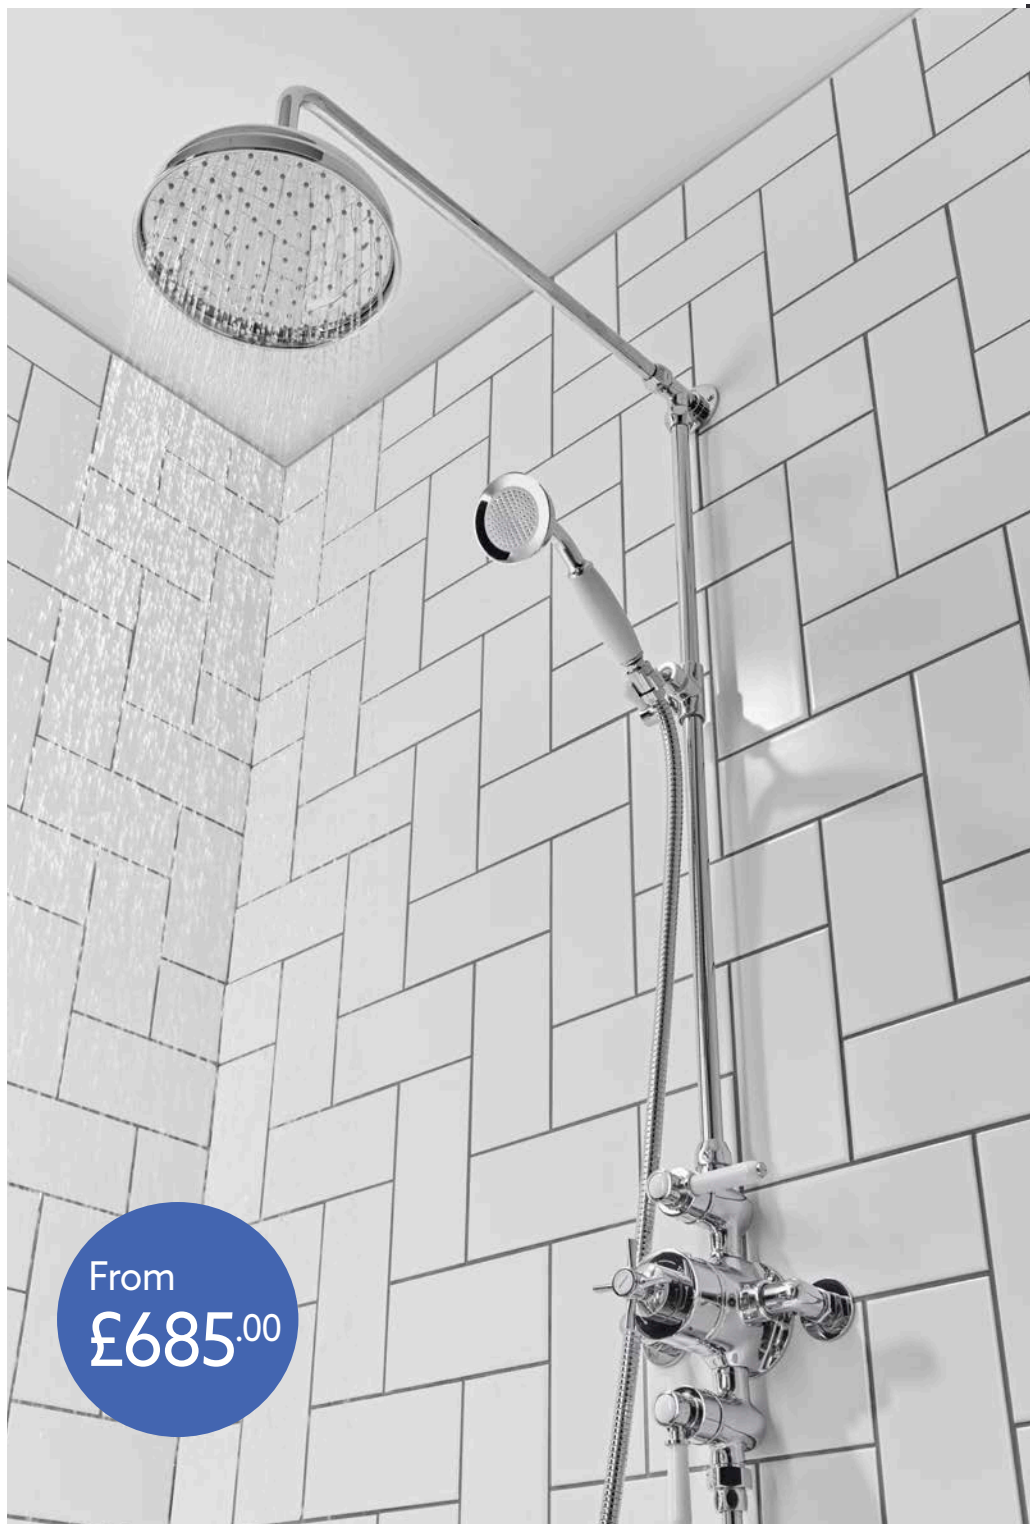

Albion

W1688 Triple concealed thermostatic shower valve with diverter, riser rail, hand set & round fixed over head shower **£339.00**

Laurel

W1681 Round plate concealed thermostatic shower valve with round fixed shower head **£279.00**

Keila

W1689 Dual concealed thermostatic shower valve with diverter, riser rail, hand set & round fixed over head shower **£341.00**

Axium

From
£595.00

TAVISTOCK

SAX2316 Single function push button concealed shower with 3 function handset

Zone

SZN1508 Dual function bar valve with
hower head & handset **£374.00**

Merit

SMT1509 Dual function bar valve with
shower head & handset **£284.00**

Cheltenham

SCM1713 Exposed dual function shower valve with shower head and handset

£685.00

Varsity Thermostatic

TAVISTOCK

From
£605.00

SVA1813 Exposed single function valve with fixed head **£780.00**

SVA1712 Exposed dual function valve with fixed head **£965.00**

SVA0214 Concealed single function valve with single function hand set & fixed head **£605.00**