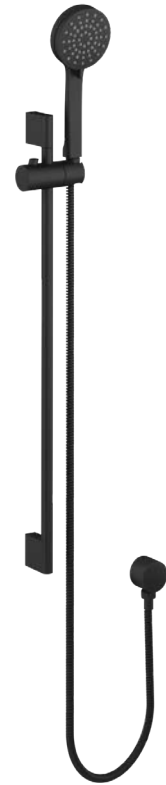

Shower Columns

aqua
edition

From
£245.00

Ebony Square

Ebony Lever

Ebony Bar Shower

S6303 Thermostatic bar valve with square shower head and handset **£649.00**

S6304 Thermostatic single lever shower with square shower head and handset **£649.00**

Plaza

W1676 Square thermostatic bar shower valve with square fixed head, hand set & 1.5m shower hose **£315.00**

Flo Round

S4755 With round fixed head, handset & telescopic rail kit **£335.00**

Flo

S4759 With square fixed head, hand set & slide rail kit **£445.00**

Y1593 Exposed, 6" Airburst shower head, rigid riser & adjustable swivel shower arm **£679.00**

Eden

Y1594 Exposed, 6" Airburst shower head, hand set, rigid riser & adjustable swivel shower arm **£889.00**

Available with 3 handle choices

Claremont
CL

Anglesey
AN

Birkenhead
BI

Hoxton

290mm Rain Shower Head & Arm

- HOX.012BB Brushed Brass
- HOX.012CP Chrome
- HOX.012MB Matt Black

£259.00
£219.00
£259.00