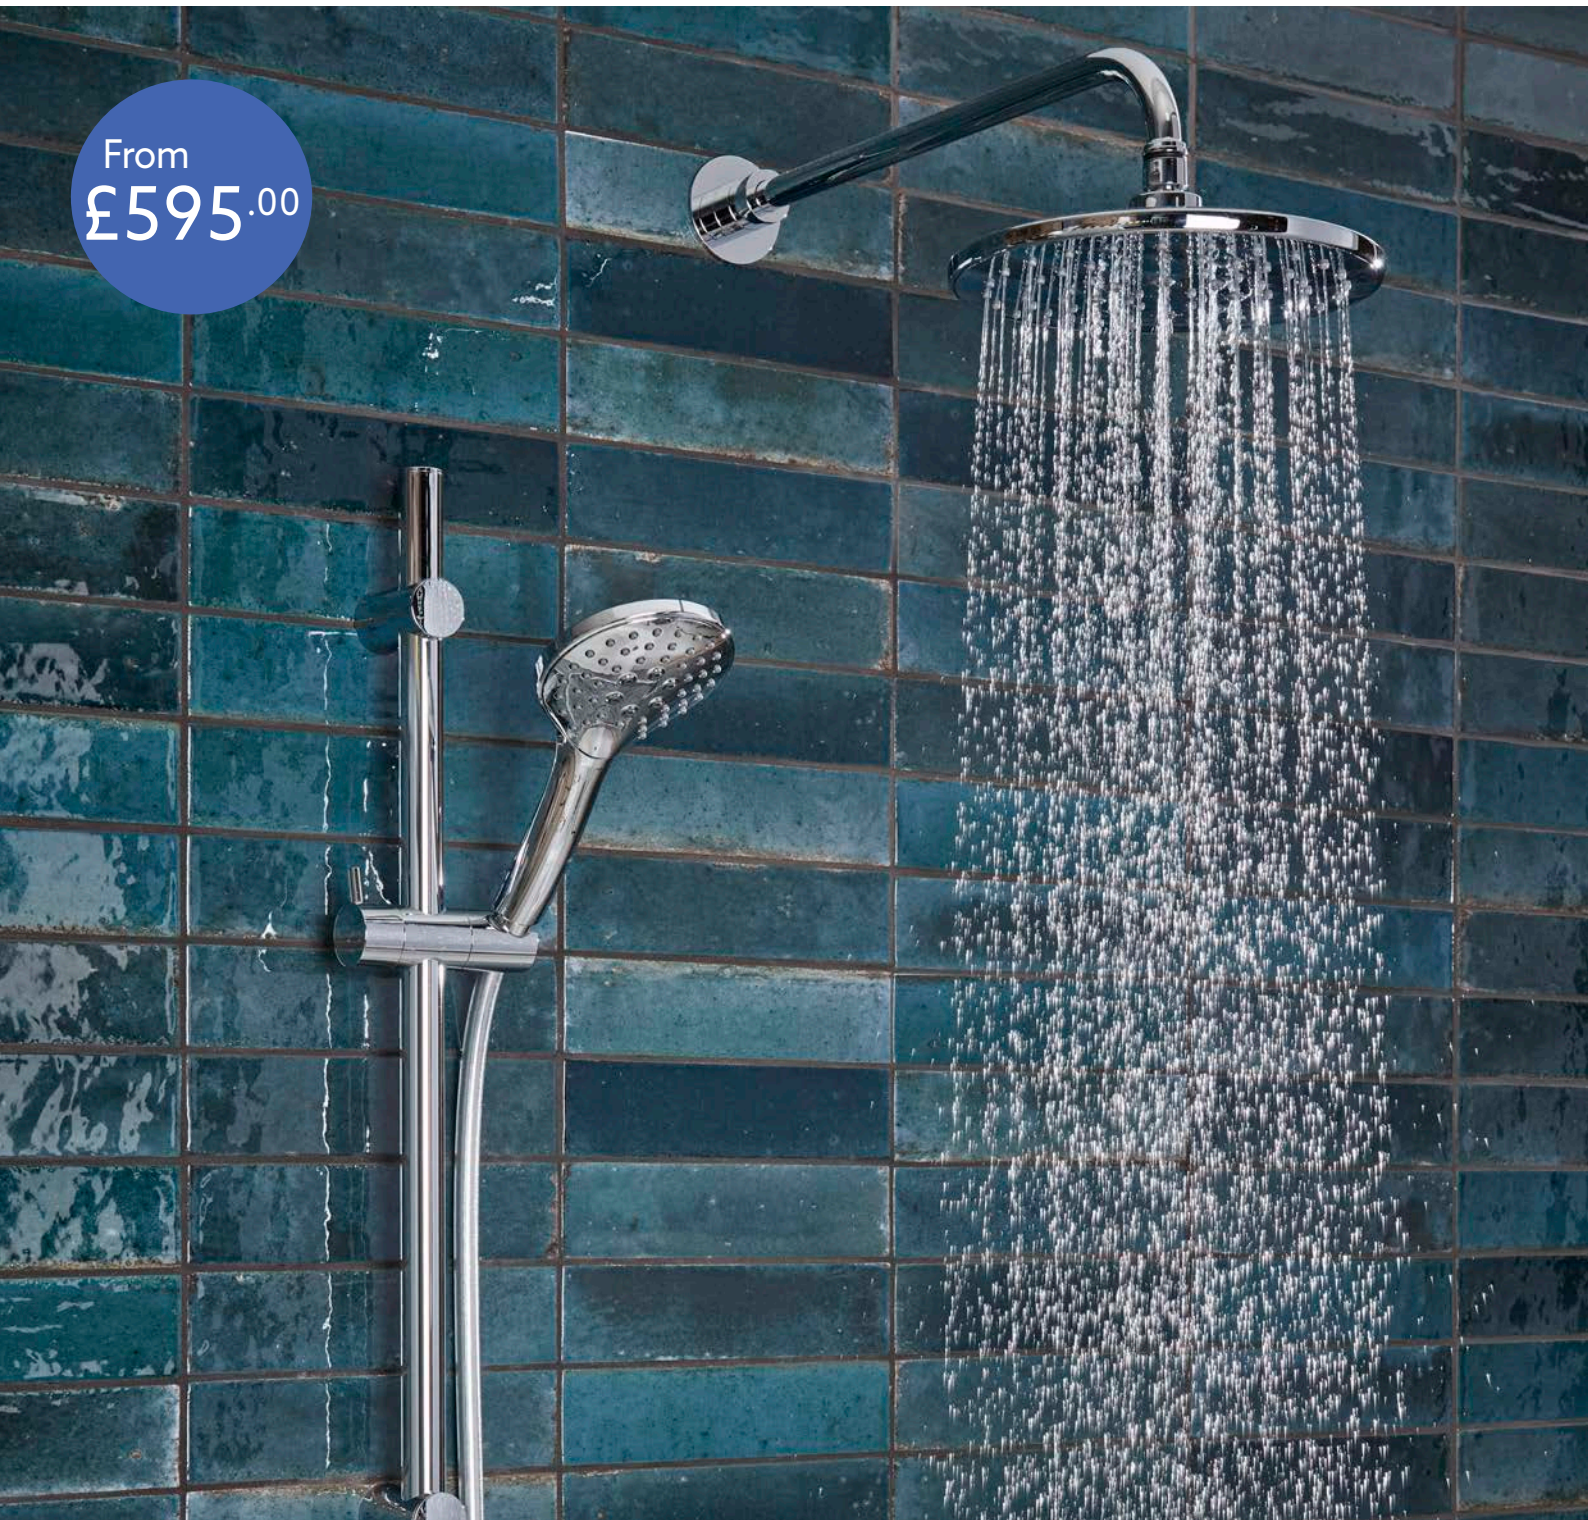

Plaza

W1676 Square thermostatic bar shower valve with square fixed head, hand set & 1.5m shower hose **£315.00**

Flo Round

S4755 With round fixed head, handset & telescopic rail kit **£335.00**

Flo

S4759 With square fixed head, hand set & slide rail kit **£445.00**

W1687 Dual concealed thermostatic shower valve with diverter, riser rail, hand set & round fixed over head shower **£299.00**

Sumatra

W1690 Triple concealed thermostatic shower valve with diverter, riser rail, square hand set & square fixed over head shower **£389.00**

Albion

W1688 Triple concealed thermostatic shower valve with diverter, riser rail, hand set & round fixed over head shower **£339.00**

Laurel

W1681 Round plate concealed thermostatic shower valve with round fixed shower head **£279.00**

Keila

W1689 Dual concealed thermostatic shower valve with diverter, riser rail, hand set & round fixed over head shower **£341.00**

Axium

From
£595.00

TAVISTOCK

SAX2316 Single function push button concealed shower with 3 function handset