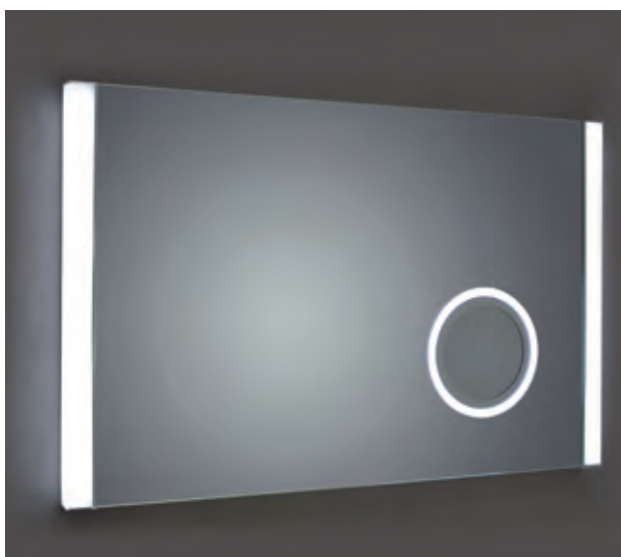

F01661

LED bevel edged tinted mirror with shaver socket, demister and on/off sensor switch.

W600 H800

£235

Weeton

F01650

Mirror with side lights, demister and on/off sensor switch. W500 H700 (Reversible)

£275

Ashbourne

Mirror with white LED frosted side lights, demister and touch switch.

F01646 W500 H700

£255

F01647 W600 H800

£295

Kilmore

F01653

Mirror with square side lights, 3x magnifying mirror and on/off sensor switch.

W775 H500

£345

Lumiere

F01652

Mirror with white LED side lights, demister and touch switch.

W700 H500 (Reversible)

£375

Quay

F01665

LED bevel edged mirror with digital clock, shaver socket, demister and on/off sensor switch. W800 H600

£375

Westbury

F01648

Mirror with white LED side lights, demister, glass shelf kit and touch switch.