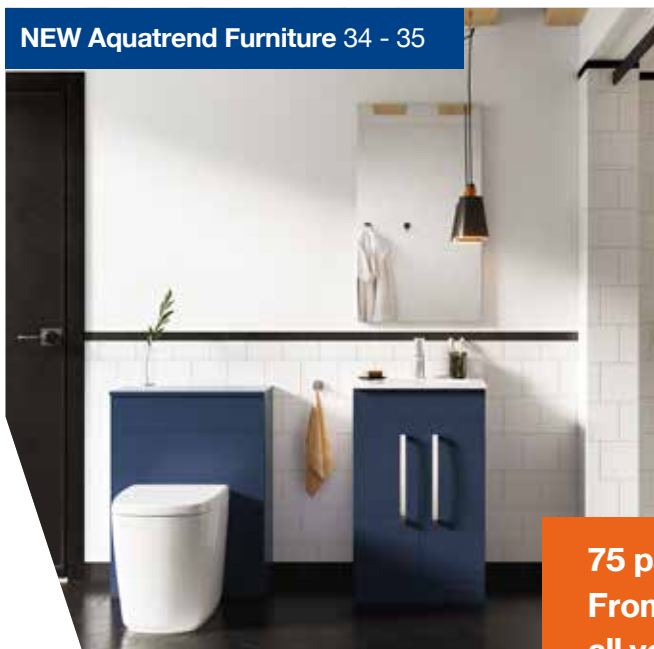

NEW The Full Monty!
Full Bathroom Suite **Only £470**

30% Off Matt Black

NEW
Aquatrend Colours Added

Shower Baths
From Only
£185

NEW Baths 57 - 59

NEW Aquatrend Furniture 34 - 35

April Exclusive Distributor 70 - 73