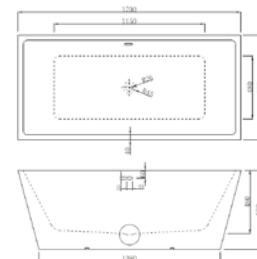

Minimal

1700 x 800mm Twin Skinned Double Ended Bath

RRP	NOW	Code
£1,949	£955	P00560 FB459/00X