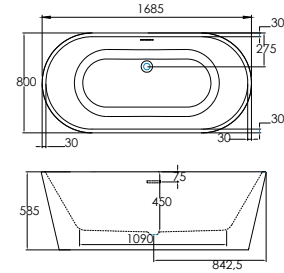

Square

Freestanding Bath Shower Mixer

Pressure	RRP	NOW	Code
P2	£759	£415	P00562 FB179/00X

Round

Freestanding Bath Shower Mixer

Pressure	RRP	NOW	Code
P2	£625	£340	P00561 FB160/00X

Sleek

1685 x 800mm Twin Skinned Double Ended Bath