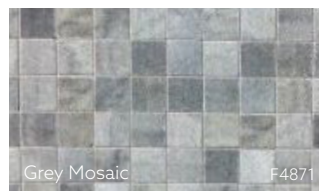

Sandstone

Grey Marble Tile

Beige Marble Tile

White Stone

White Dune

Bisque

Fired Earth

Marbrex Wall Panelling

Marbrex Wall Panelling

Swish[®]
BUILDING PRODUCTS

Wall Panelling

2600 X 375MM (8MM)

F2307	Moonstone Standard Tile	£42
F2309	Sandstone Standard Tile	£42
F2333	Moonstone Large Tile	£42
F2334	Sandstone Large Tile	£42
F3169	Whitestone Standard Tile	£42
F3170	Whitestone Large Tile	£42
F3171	Fired Earth	£42
F4865	Roma	£42
F4868	Florence	£42
F1255	Grey Marble Tile	£42
F381	Beige Marble Tile	£42
F3826	Taupe Dune	£42
F3827	White Dune	£42
F4867	Subway	£42
F5632	Rustic White	£42
F5633	Oslo	£42
F5634	Manhattan	£42
F5635	Kensington	£42
F5636	Bombay	£42