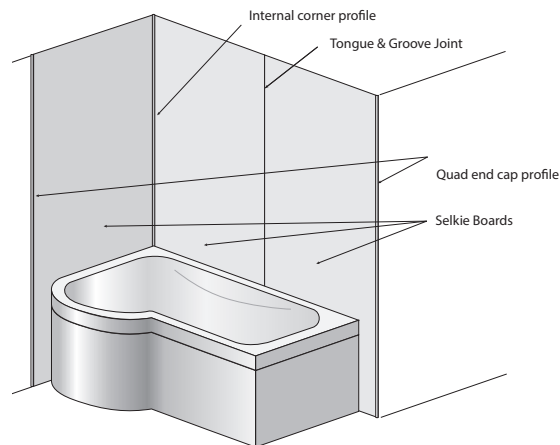

Selkie board can be supplied with a complete range of required finishing trims - internal corner, external corner, end cap, quad end cap and H section (for joining square edged boards). All profiles are available in satin aluminium, polished silver, black or white finishes.

Panseal Kit

Panseal provides a long lasting and watertight fit when installing Selkie Boards with a traditional shower tray. board collection offers a simple, modern solution for your bathroom or shower cubicle. All stocked boards have a solid 9mm core made from water and boil proof (WBP) plywood and are available in square edged, for use with our wide range of finishing trims, or as tongue & groove jointed to achieve a seamless finish.

F2101 Includes 2 x 1.85m lengths, 2 x silicon tubes. **£66.00**

Creating this room requires:

- 3 x Selkie boards (one square edge, 2 tongue & groove)
- 1 x Internal corner joint
- 1 x Colour matches sealant
- 2 x Quad end caps
- 1 x Clear silicone
- 3 x panel adhesive

Tongue & groove joining is used where a tight, solid seam is required between separate Selkie boards. It provides an exceptionally accurate finish and with correct use of sealant, provides a water tight joint.