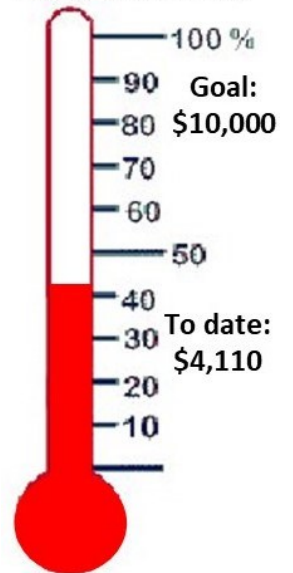

2022 Fuel Fund

Fuel Fund Needs

With the cost of fuel more than doubling and our Evangelists driving hundreds of kilometers each month, the fuel to power our Generators and Ministry vehicles are a great need. During the **month of May** the fuel put in the 3 generators was $185 and the cost of fuel for the 3 Ministry vehicles was $789. Between the generators and the Ministry Team vehicles **the total was $974.**

Please consider helping our Fuel Fund.