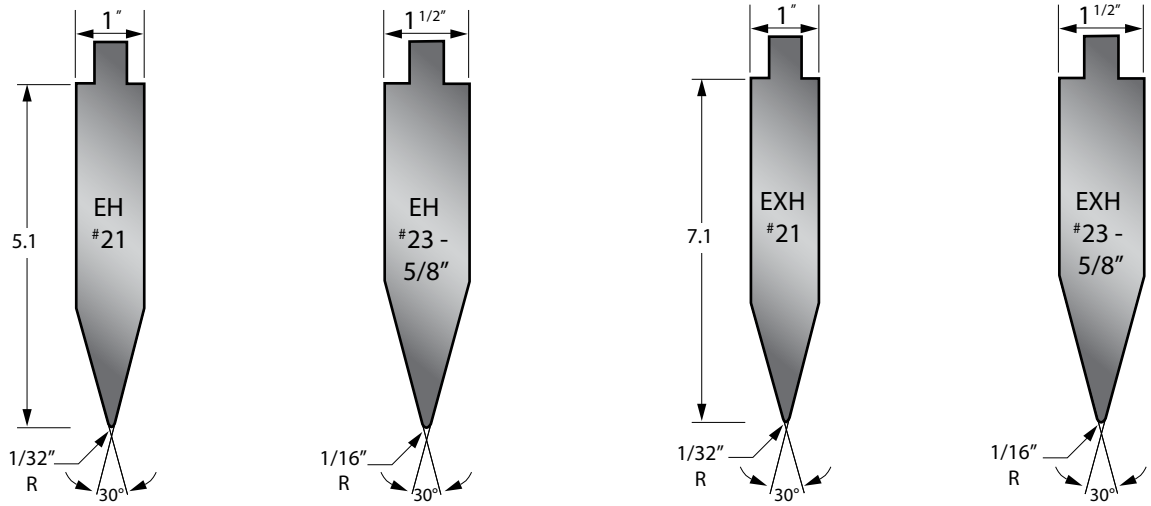

30° ACUTE PUNCHES

5.1" / 7.1" TALL

30° ACUTE PUNCHES

3.7" TALL

NOTE

Outside widths shown are Bar Sizes prior to cleanup.