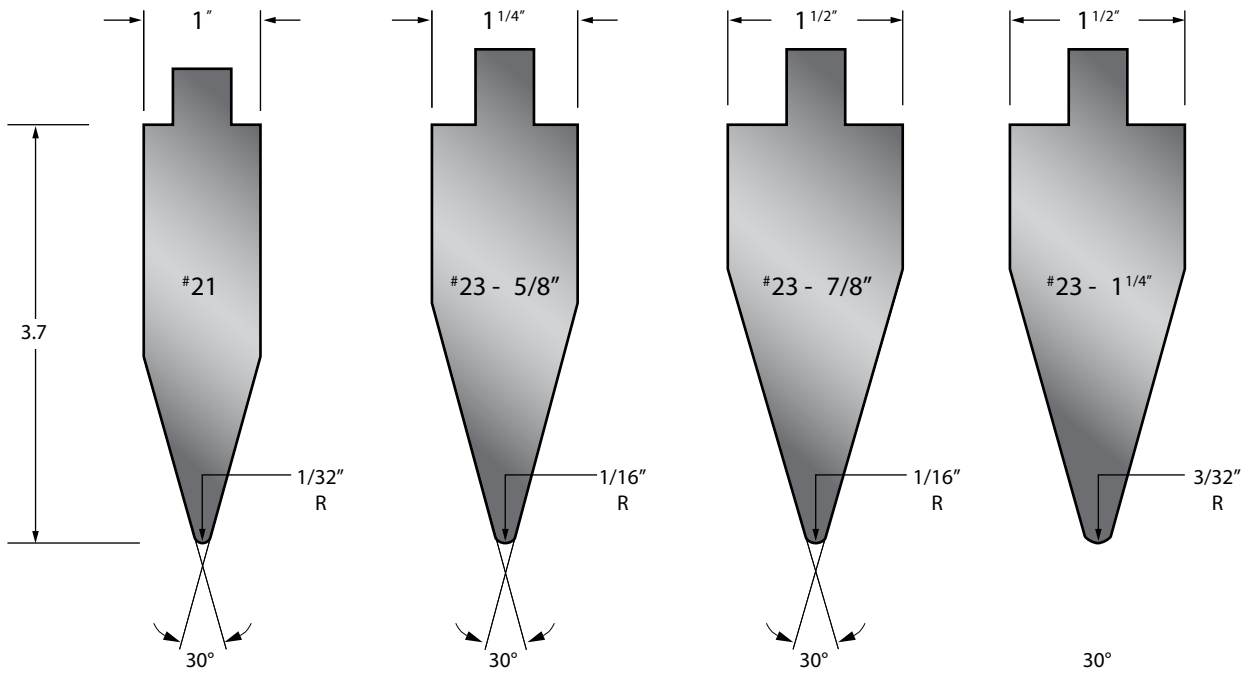

30° ACUTE PUNCHES

5.1" / 7.1" TALL

30° ACUTE PUNCHES

3.7" TALL

NOTE

Outside widths shown are Bar Sizes prior to cleanup.