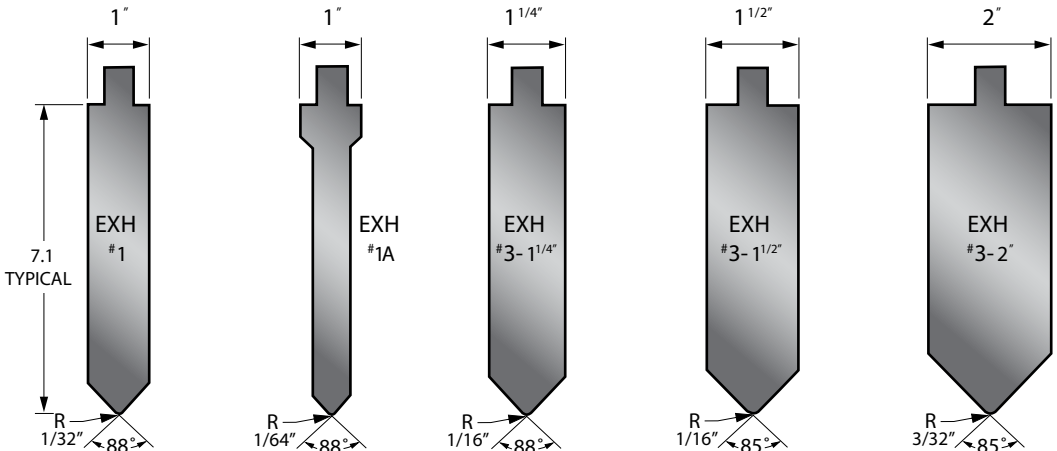

85° / 88° BLOCK PUNCHES

3.7" TALL

Other angles and radii are available upon request.

5.1" TALL

7.1" TALL

NOTE

Outside widths shown are Bar Sizes prior to cleanup.