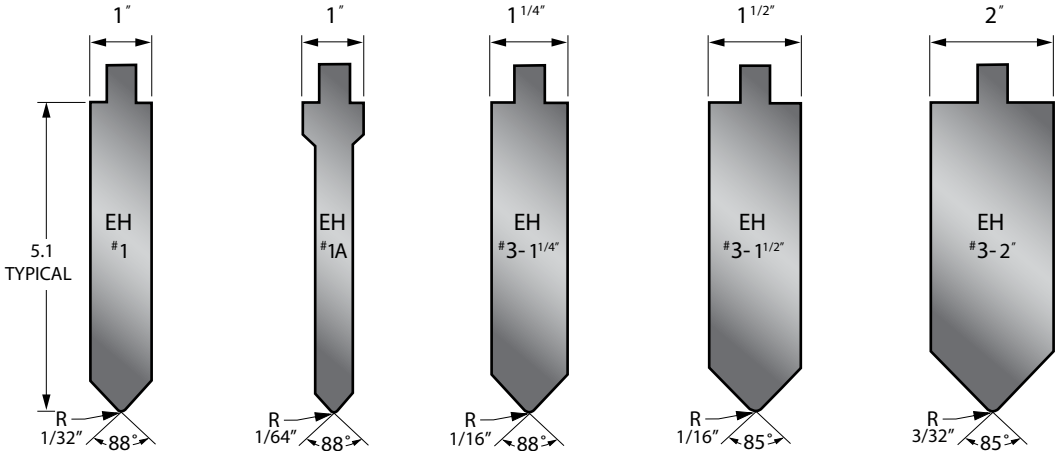

85° / 88° BLOCK PUNCHES

3.7" TALL

Other angles and radii are available upon request.

5.1" TALL

7.1" TALL

NOTE

Outside widths shown are Bar Sizes prior to cleanup.