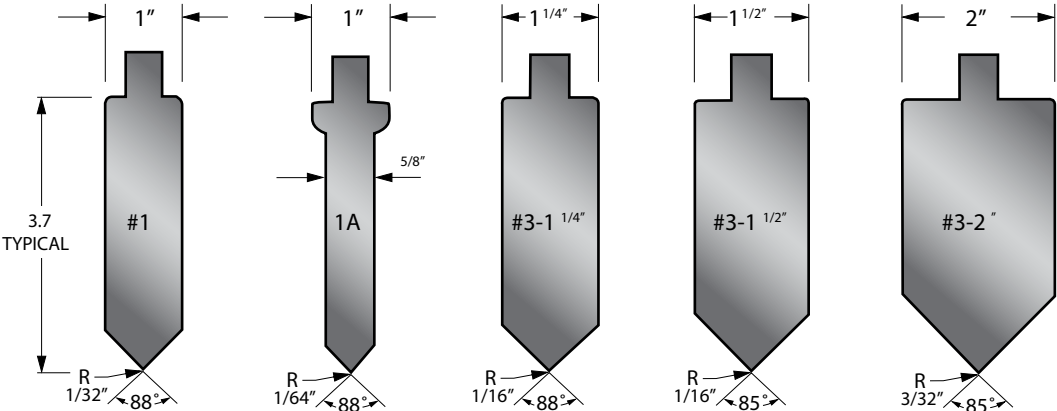

85° / 88° BLOCK PUNCHES

3.7" TALL

Other angles and radii are available upon request.

5.1" TALL

7.1" TALL

NOTE

Outside widths shown are Bar Sizes prior to cleanup.