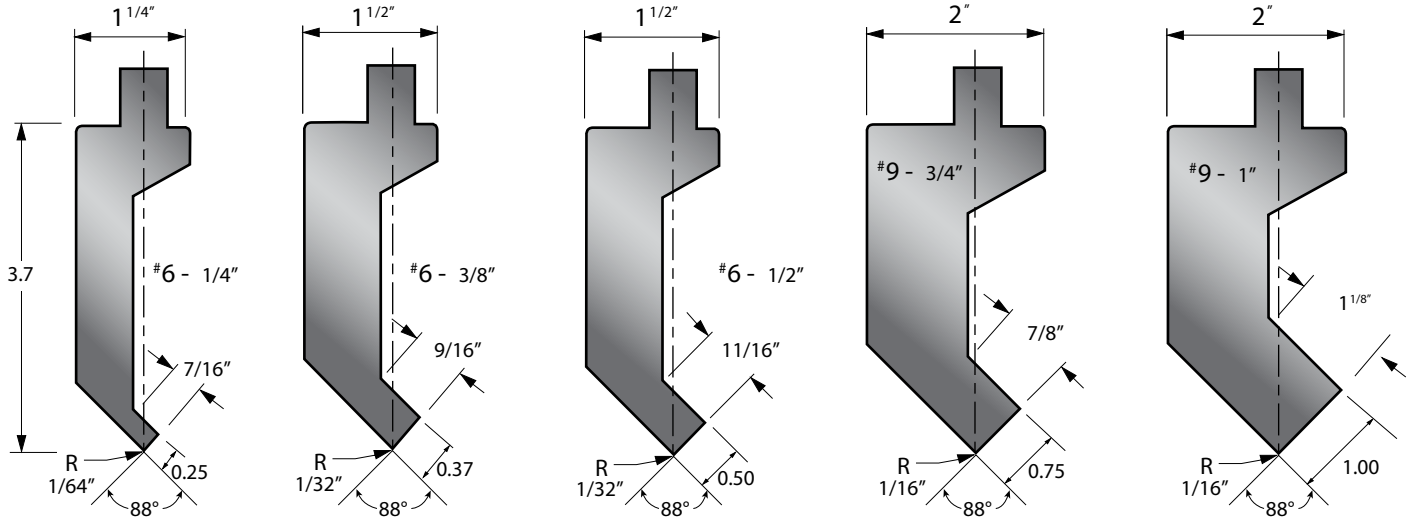

88° SASH PUNCHES

NOTE: Outside widths shown are Bar Sizes prior to cleanup.

3.7" TALL

5.1" TALL

7.1" TALL