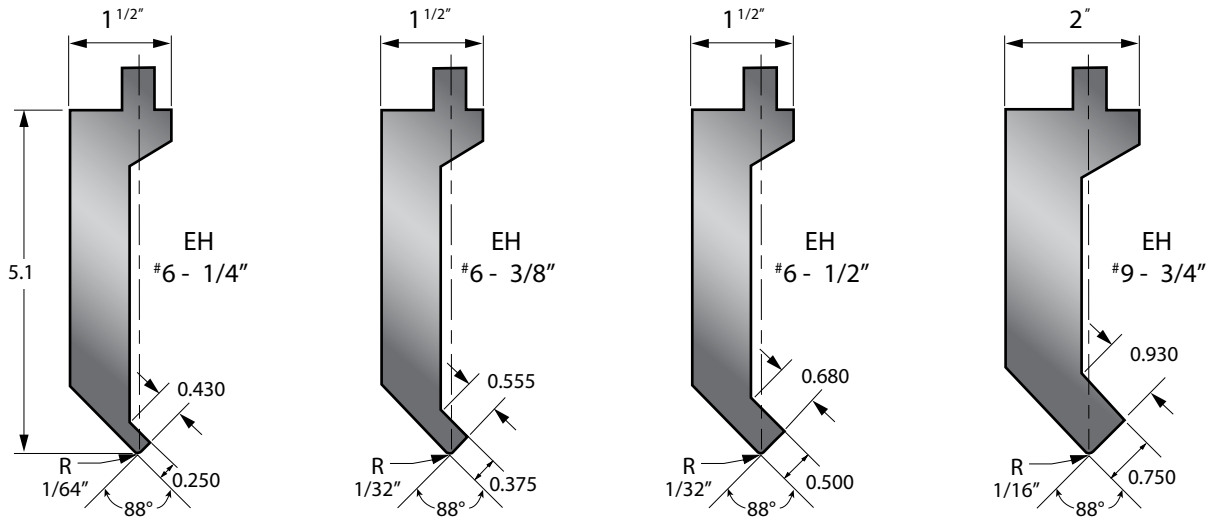

88° SASH PUNCHES

NOTE: Outside widths shown are Bar Sizes prior to cleanup.

3.7" TALL

5.1" TALL

7.1" TALL