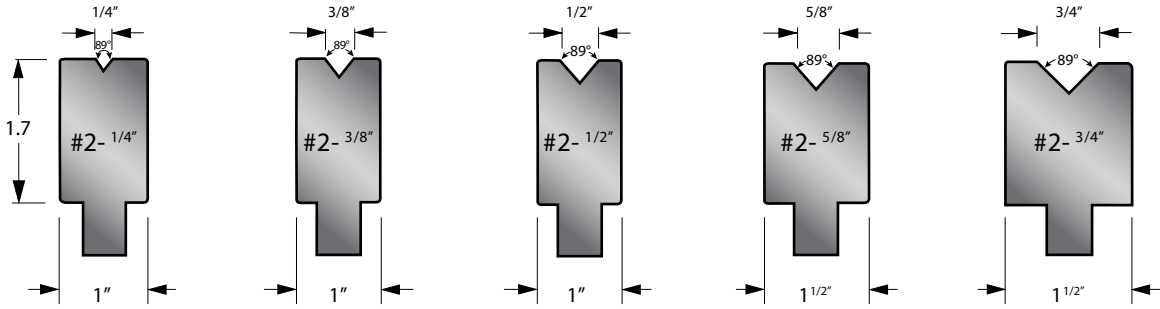

89° DIES

1.7" TALL

1.7" / 2.2" TALL

85° DIES

NOTE: Outside widths shown are Bar Sizes prior to cleanup.

2.2" TALL

2.7" / 4.2" TALL