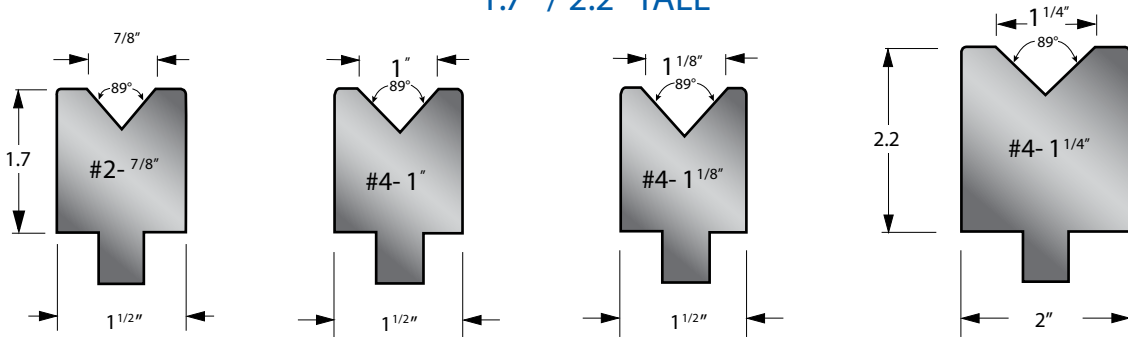

89° DIES

1.7" TALL

1.7" / 2.2" TALL

85° DIES

NOTE: Outside widths shown are Bar Sizes prior to cleanup.

2.2" TALL

2.7" / 4.2" TALL