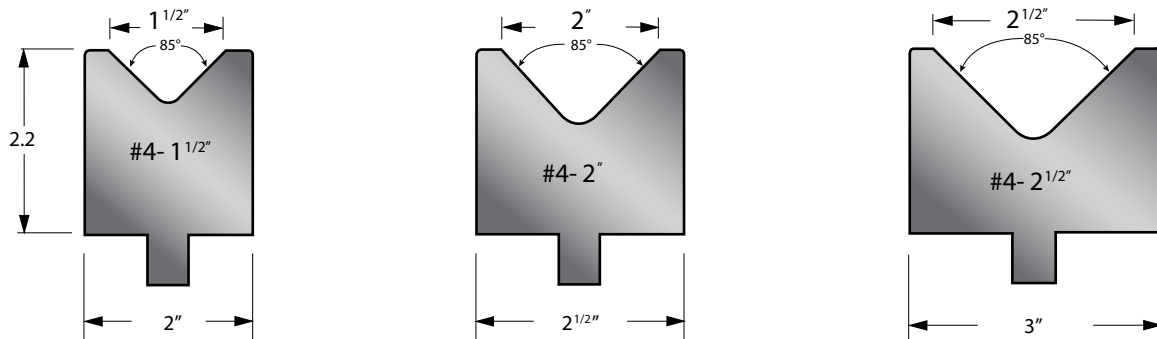

89° DIES

1.7" TALL

1.7" / 2.2" TALL

85° DIES

NOTE: Outside widths shown are Bar Sizes prior to cleanup.

2.2" TALL

2.7" / 4.2" TALL