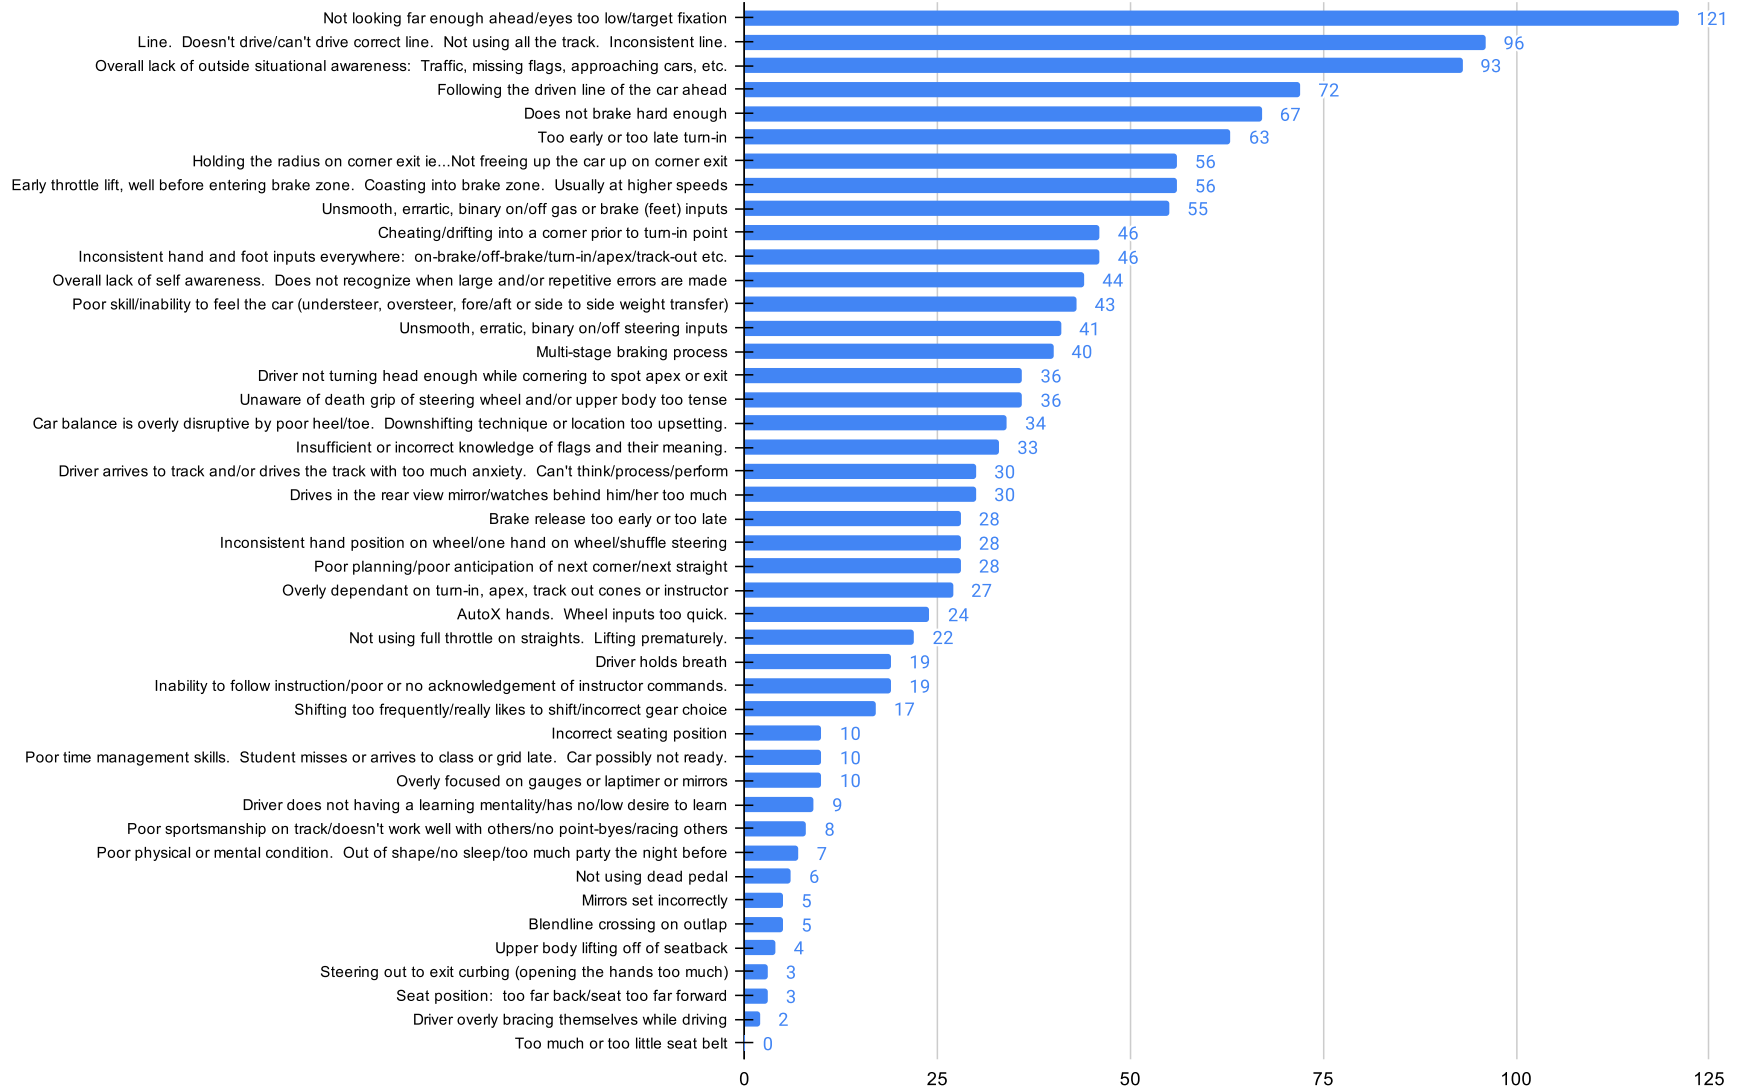

# Top 44 HPDE Novice Student Driver Common Errors Jan 2021

148 HPDE Instructors from a wide cross section of clubs and organizations choosing their top 10 errors

# of votes cast. 1,432 votes total