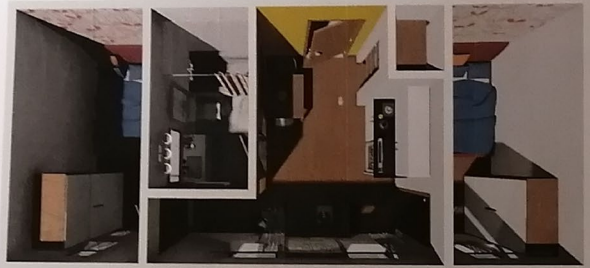

RESIDENCES
HABITAT SOLEIL
RESIDENCES INC.

894 VANIER BOULEVARD
BATHUST, NB E2A 4N2

ASSUMPTION PROJECT - LOURDES VALLEY

LAND LOURDES VALLEY

**APARTMENT
TYPE 1**

**APARTMENT
TYPE 2**