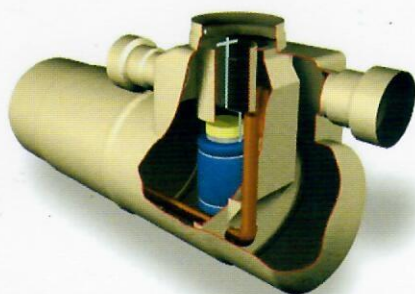

Access Covers & Chambers

- Manhole Covers, Gratings & Drainage Castings
- Fabricated & Pressed Steel Covers
- Bespoke Fabrication Access Chambers
- Surface Boxes