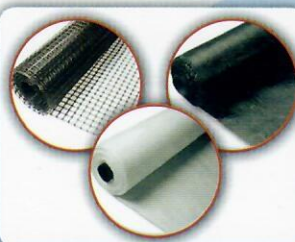

R.S. Johnston Industrial Fastening Systems

Specialist Suppliers To The Pipeline & Construction Industry

Civil Solutions

Underground Sewer & Surface Water Drainage Pipe Systems

- uPVC Sewerage Pipe & Fittings
- Twinwall Pipe & Fittings
- Land Drainage
- Fin & Narrow Filter drains
- Concrete Manhole Chambers & Pipe
- Bespoke Plastic Manhole & Catchpit Fabrications

Cable Protection Systems

- Specialist Ducting & Fittings
- Power
- Motorway Comms
- Lighting
- Utilities
- uPVC Specifications
- General Purpose

Geosynthetics

- Woven Geo Textiles
- Non Woven Geo Textiles
- Geo Grids
- Bank Stabilisation

- Manhole Covers, Gratings & Drainage Castings
- Fabricated & Pressed Steel Covers
- Bespoke Fabrication Access Chambers
- Surface Boxes

Pressure Pipeline Solutions

PVC / Polyethylene Pipe Systems

- Water, Gas & Sewage Pipelines
- Electro fusion fittings
- Stub Flange Assemblies
- Fabricated Bends
- Tapping Saddles
- Mechanical Compression Fittings
- Push Fit Talbot Fittings
- 20mm - 63mm MDPE Pipe