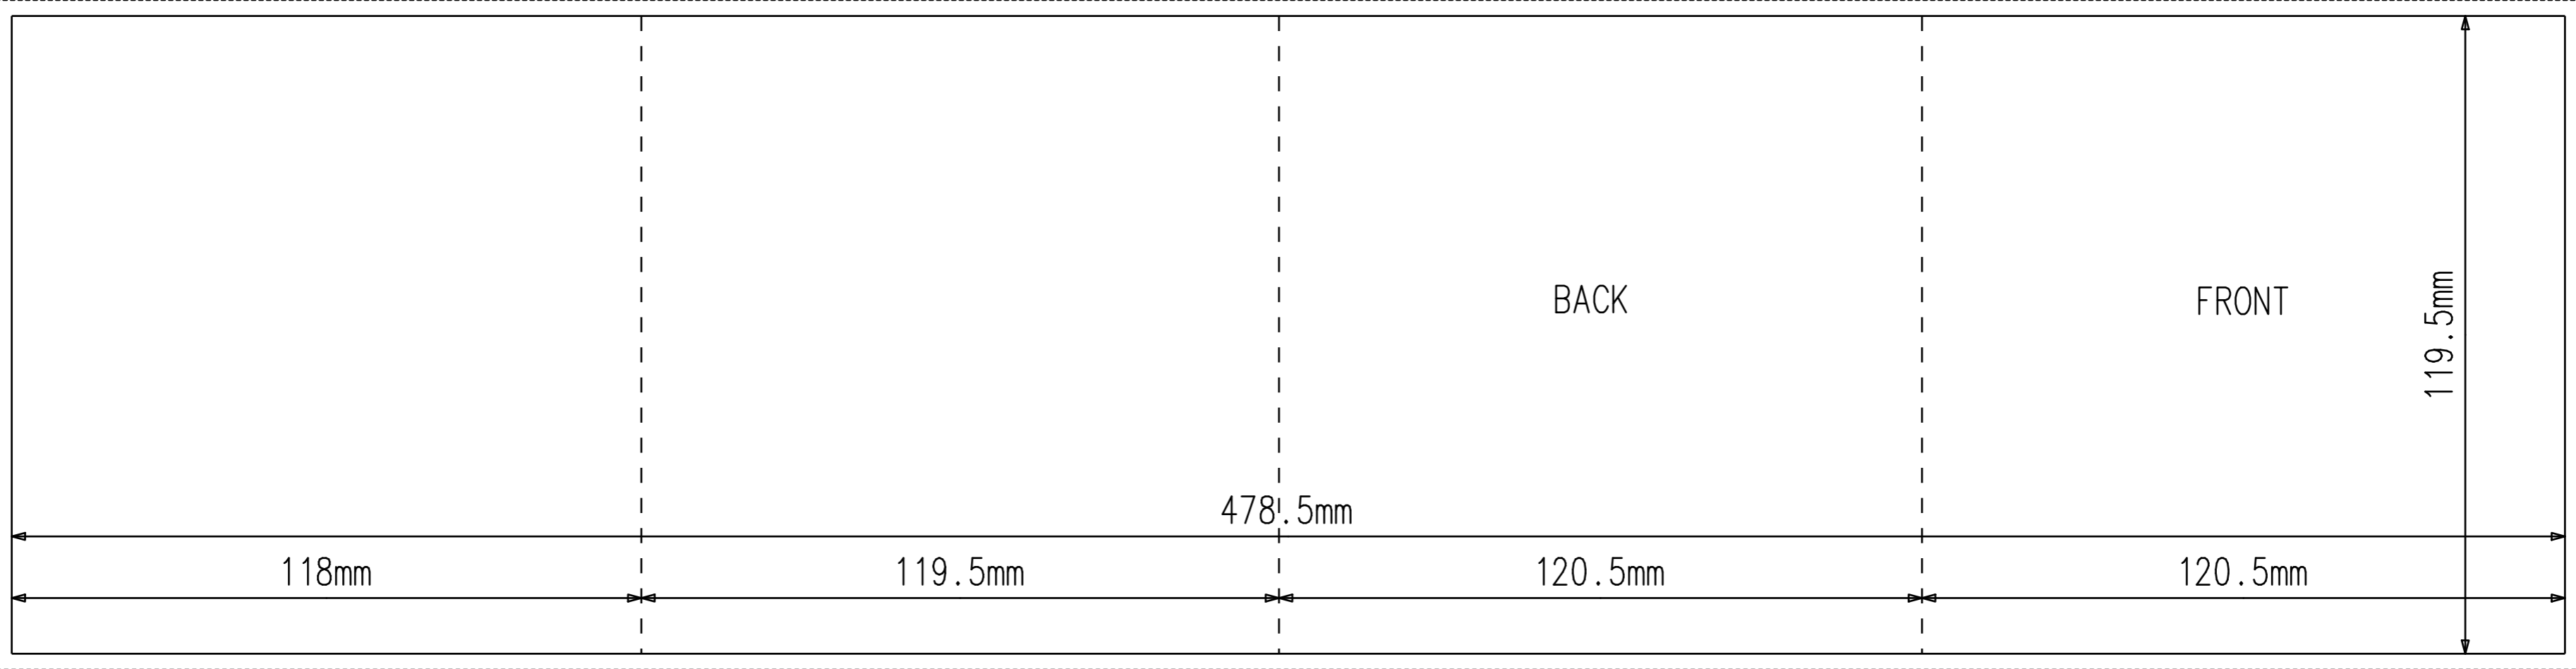

8PP CD ROLLFOLD BOOKLET

PLEASE NOTE THIS TEMPLATE HAS BEEN CREATED USING SPECIFIC CO-ORDINATES REQUIRE FOR COMPUTER TO PLATE IMAGING AND IS NOT TO BE ALTERED, MOVED OR THE DOCUMENT SIZE CHANGED. ALL DIMENSIONS ARE IN MILLIMETRES, BLEED ALLOWANCE OF 3MM ON TRIMMED EDGES