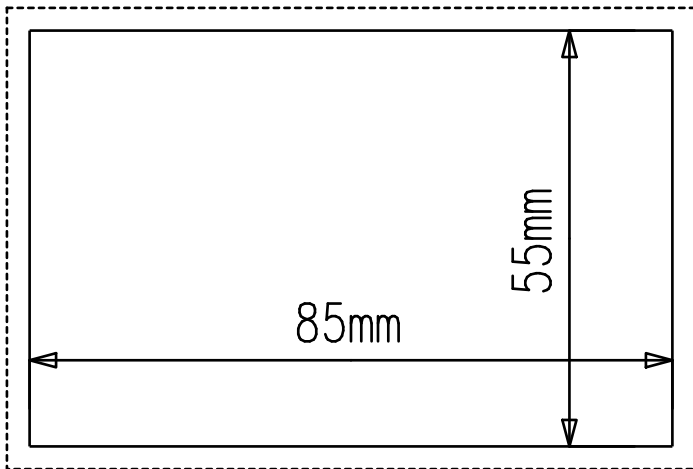

BUSINESS/DOWNLOAD CARD

PLEASE NOTE THIS TEMPLATE HAS BEEN CREATED USING SPECIFIC CO-ORDINATES REQUIRE FOR COMPUTER TO PLATE IMAGING AND IS NOT TO BE ALTERED, MOVED OR THE DOCUMENT SIZE CHANGED. ALL DIMENSIONS ARE IN MILLIMETRES, BLEED ALLOWANCE OF 3MM ON TRIMMED EDGES. ALSO, TEXT, BORDERS AND LOGOS SHOULD NOT BE CLOSER THAN 3MM FROM DIE-LINES.