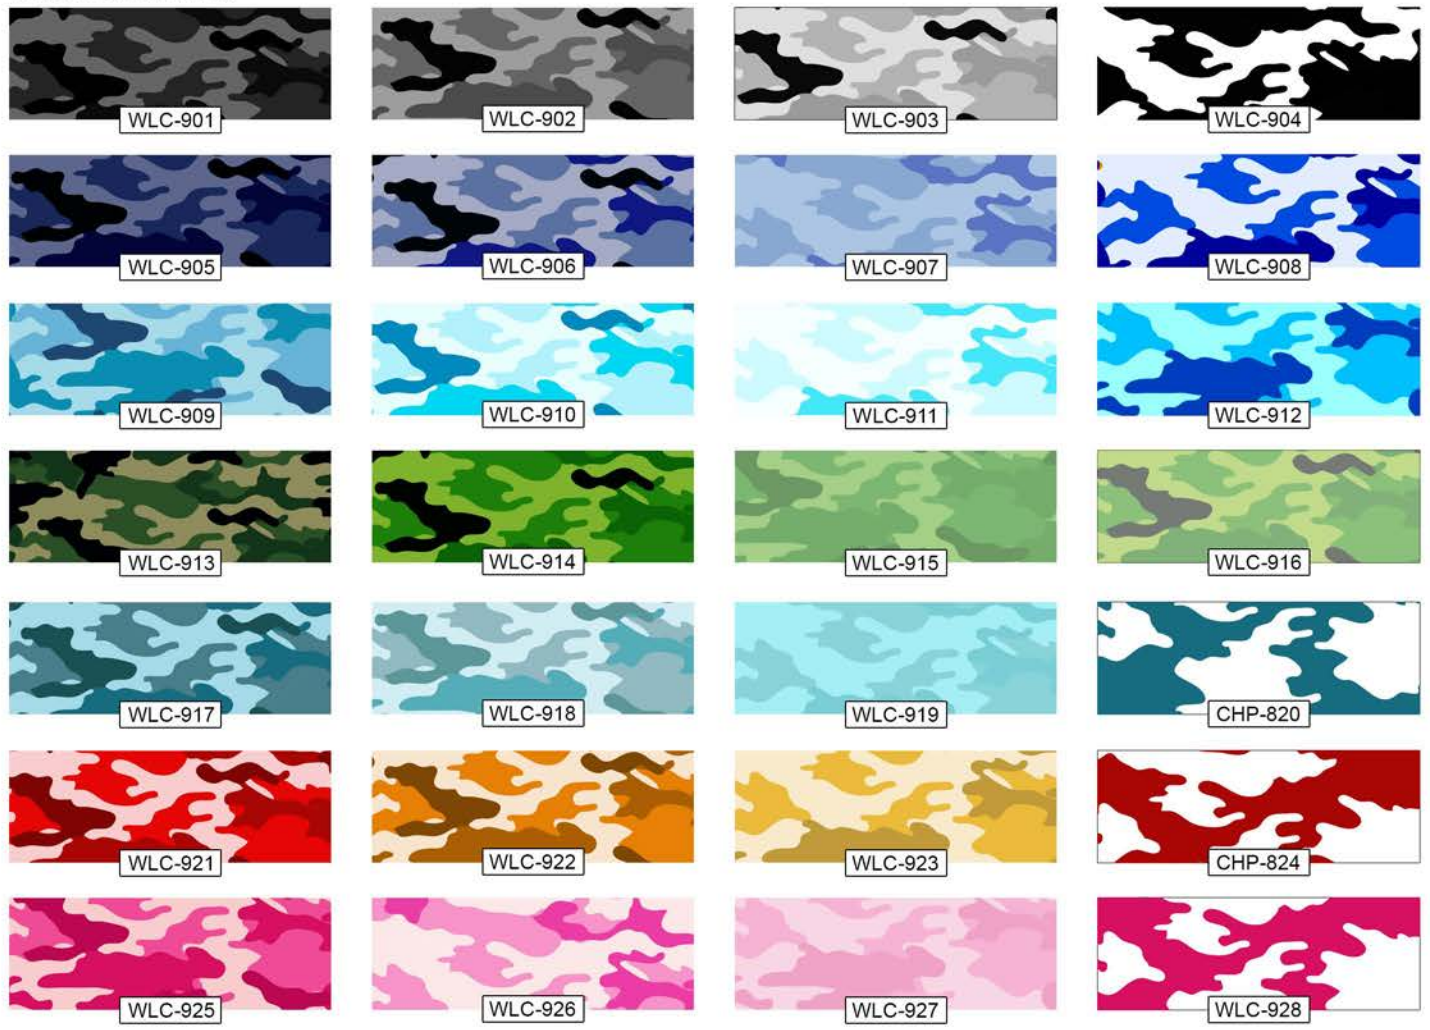

CUSTOM COVERS

CUSTOMIZE ANY PATTERN
Choose any Cover Type & Color Scheme

WOODLAND CAMO