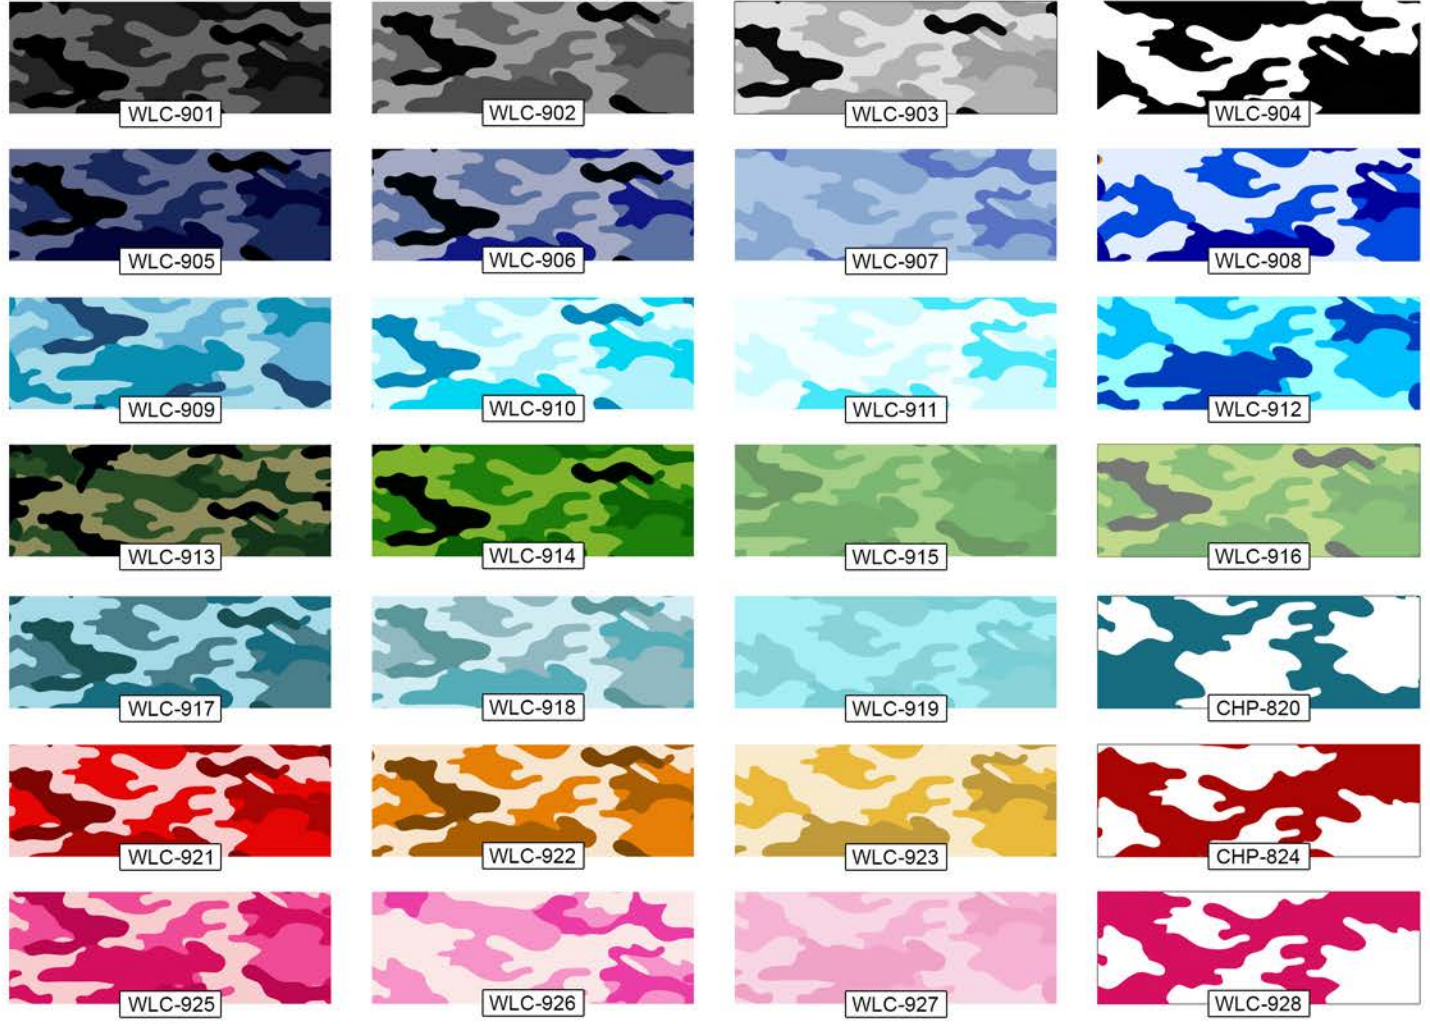

PBC-175

PBC-176

PBC-177

CUSTOM POLOS

CUSTOMIZE ANY PATTERN

Choose any Color Scheme

WOODLAND CAMO

BKSP - Short Sleeves Men's Polo - Relaxed Fit -