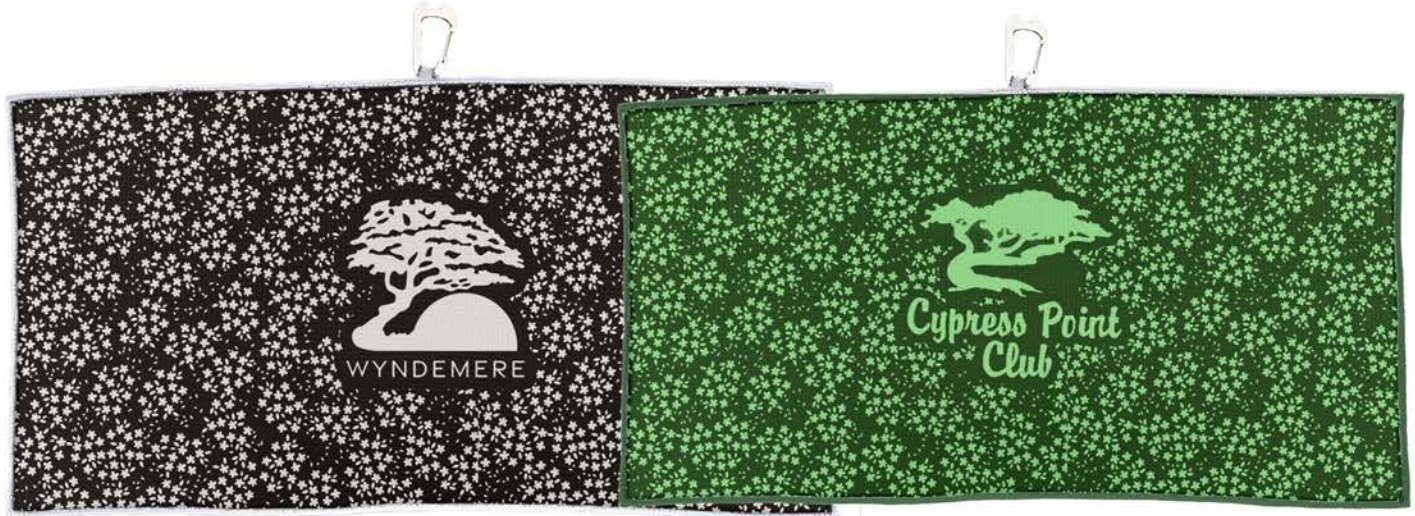

CUSTOMIZE ANY PATTERN

PALM BEACH

CT - 17" x 28" Bag Towel w/ Carabiner Clip

CUSTOM TOWELS

CUSTOMIZE ANY PATTERN

CHERRY BLOSSOM

CT - 17" x 28" Bag Towel w/ Carabiner Clip

CUSTOM TOWELS