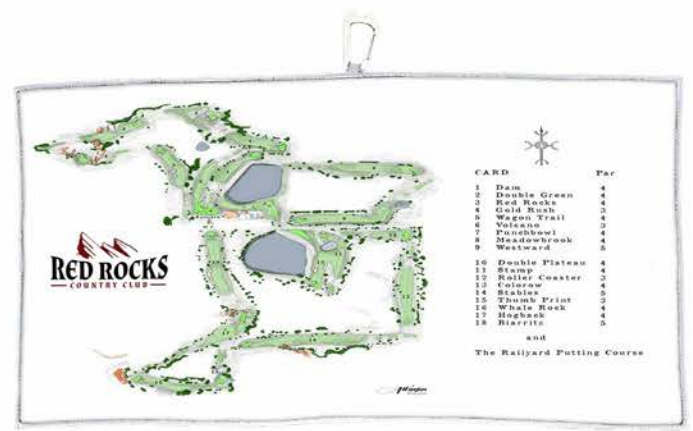

CUSTOM TOWELS

CUSTOMIZE ANY PATTERN

PATRIOTIC

CT - 17" x 28" Bag Towel w/ Carabiner Clip

CUSTOM TOWELS

CUSTOMIZE YOUR CLUB

CUSTOM TOWELS

CUSTOMIZE YOUR CLUB