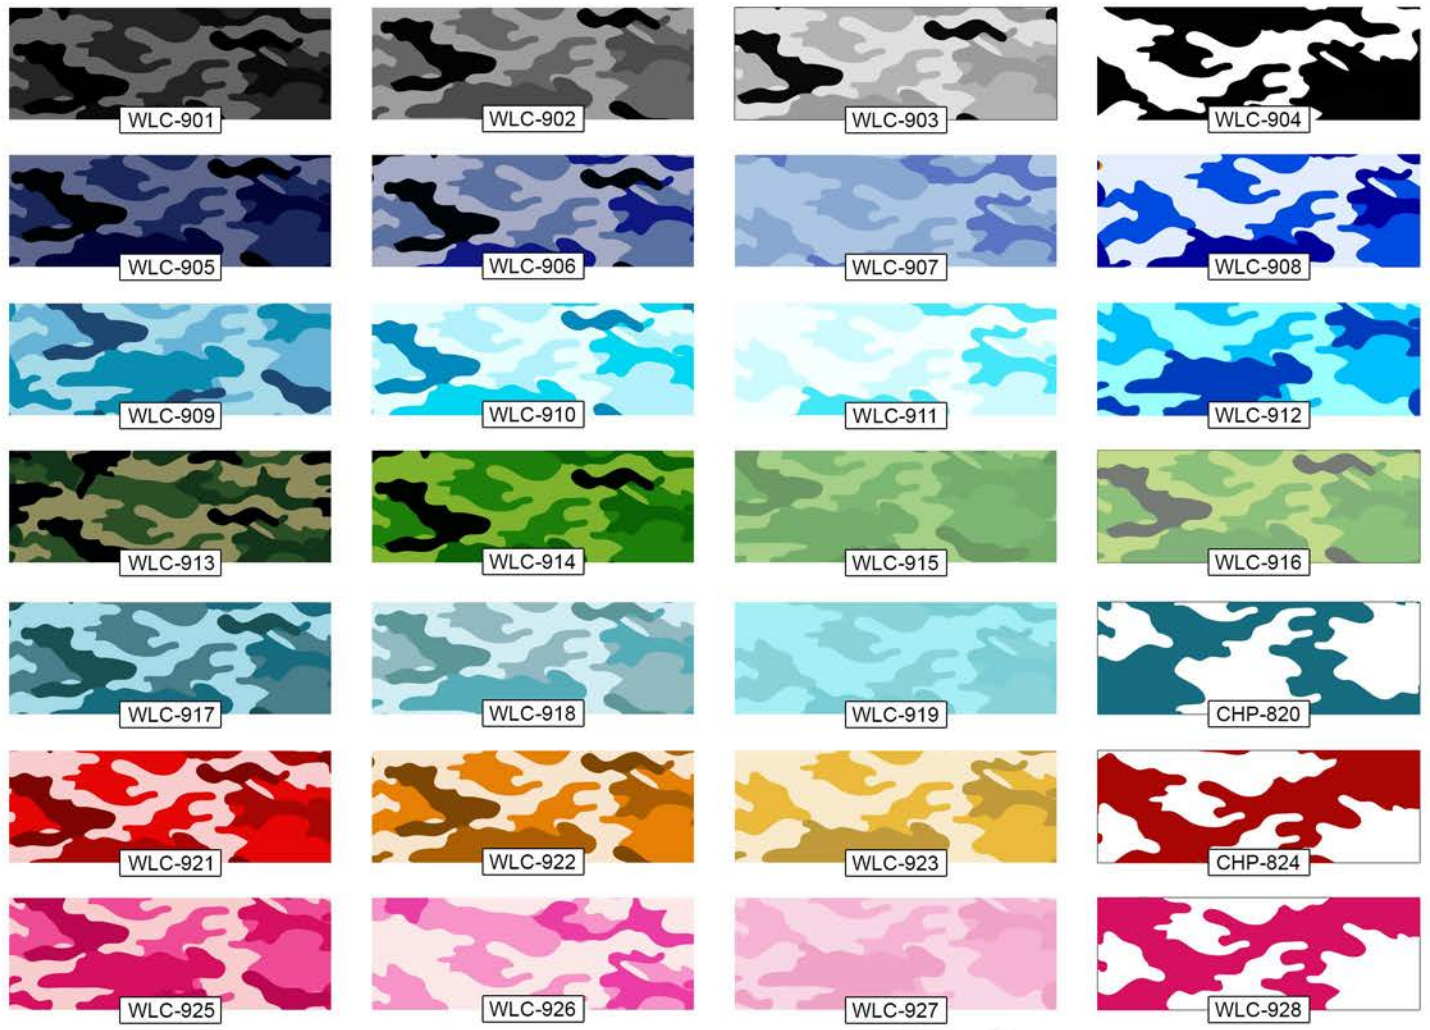

CUSTOM TOWELS

CUSTOMIZE ANY PATTERN

WOODLAND CAMO

CT - 17" x 28" Bag Towel w/ Carabiner Clip