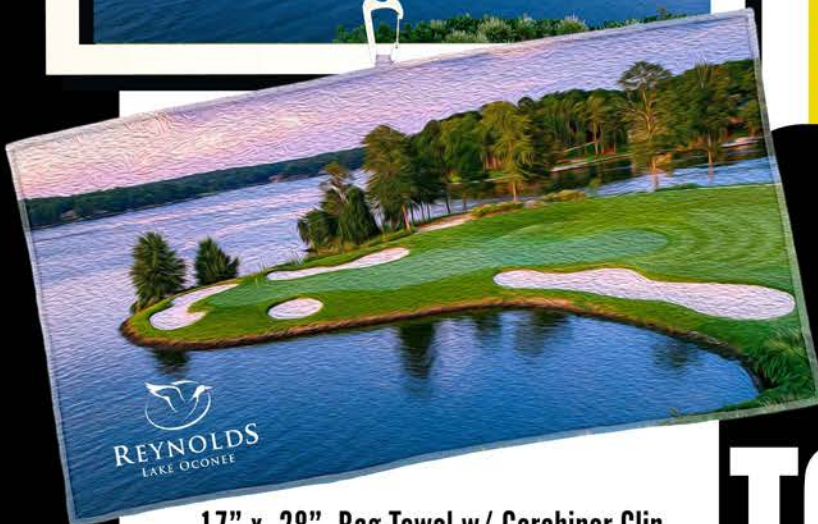

CUSTOM TOWELS & BLANKETS

CUSTOMIZE ANY PATTERN
Choose any Color Scheme

CUSTOM DESIGNS

17" x 28" Bag Towel w/ Carabiner Clip

* **FAST TURNAROUND**

Looking to create something 100% original? Whether you have your own design, are looking to change an existing design, or create something entirely new, we've got you covered.