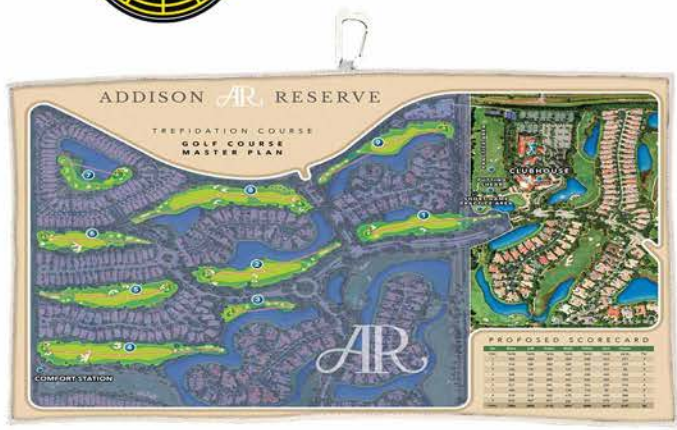

CUSTOM TOWELS

CUSTOMIZE ANY PATTERN

PATRIOTIC

CT - 17" x 28" Bag Towel w/ Carabiner Clip

CUSTOM TOWELS

CUSTOMIZE YOUR CLUB

CUSTOM TOWELS

CUSTOMIZE YOUR CLUB