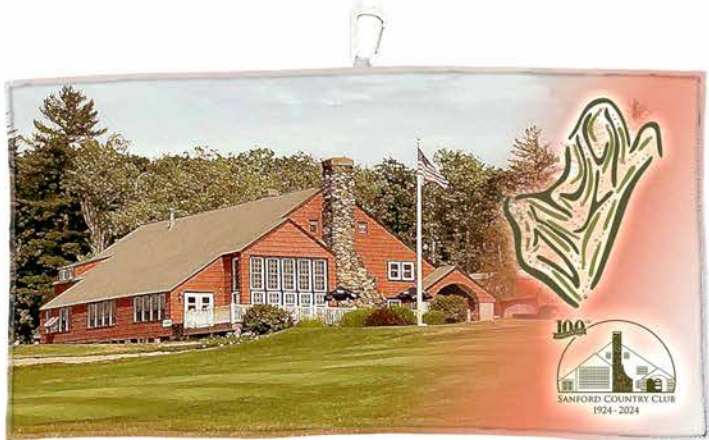

CUSTOM TOWELS

CUSTOMIZE ANY PATTERN

PATRIOTIC

CT - 17" x 28" Bag Towel w/ Carabiner Clip

CUSTOM TOWELS

CUSTOMIZE YOUR CLUB

CUSTOM TOWELS

CUSTOMIZE YOUR CLUB