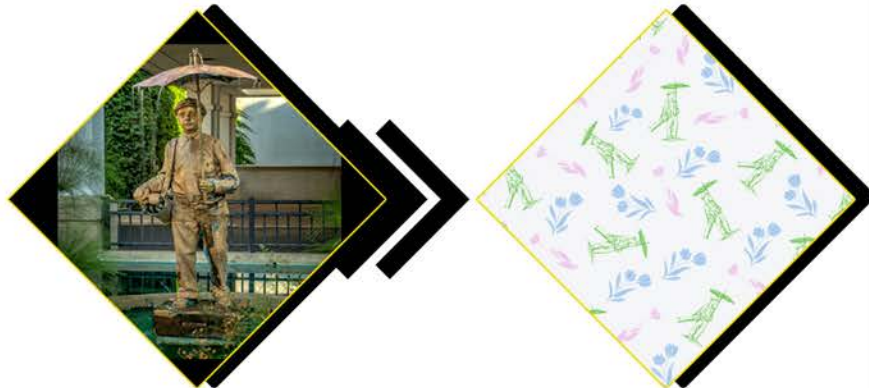

What can you customize?

Let our designers create an unique design for you

Custom TUMBLERS

How it Works:

First, contact a Birdie King sales representative who will help you select a pattern adjust or style to follow.

Submit any logos or images you want to incorporate along with any specific Pantone colors.

Second, review designs and submit any edits.

Third, approve the final design to begin production

Fourth, receive mind-blowingly awesome custom covers!

24

MOQ UNITS

FAST

TURNAROUND