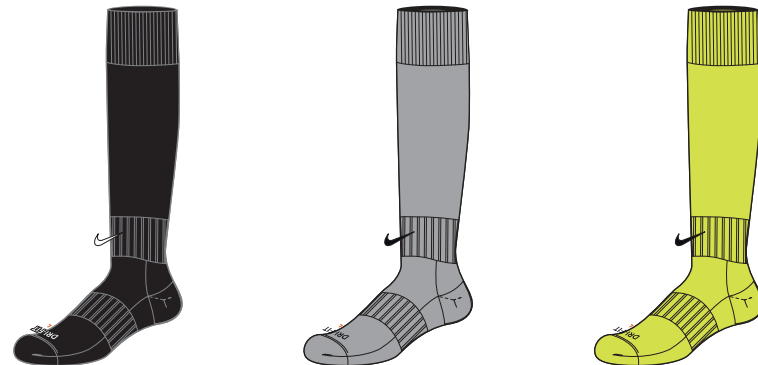

NIKE CLASSIC II SOCK (UNISEX)
SX5728 $12.00

SIZES: XS, S, M, L, XL **FABRIC:** 93% nylon/6% polyester/1% spandex.
OFFER DATE: 01/01/16 **END DATE:** 12/31/20

Game day sock with fold-over cuff, articulated foot specific footbed for superior fit and contrast Swoosh design trademark at ankle. Sold in prepacks of 3.

010 Black/(White)   018 Wolf Grey/(Black)   702 Volt/(Black)