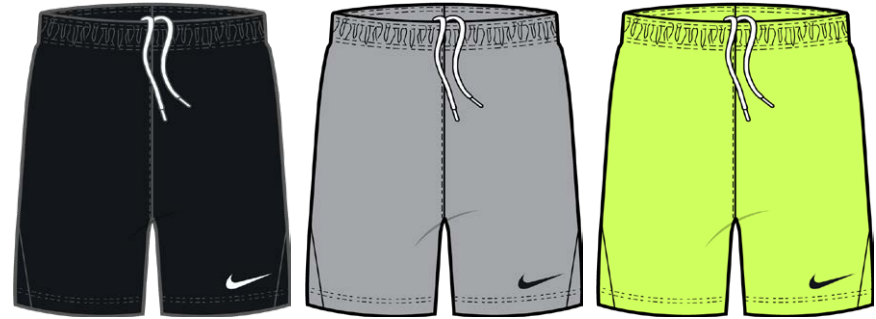

NEW NIKE DRY PARK III SHORT
BV6862 $18.00

SIZES: XS, S, M, L, XL **FABRIC:** 100% polyester.
OFFER DATE: 04/01/20 **END DATE:** 12/31/23

Dri-FIT angled side seam short (slim fit) with soft hand feel updated fit for better mobility/comfort. Hip width: 19.7" (size medium), Inseam length: 3.4" (all sizes).

010 Black/White/(White)   012 Wolf Grey/Black/(Black)   702 Volt/(Black)

YOUTH / BV6866 / XS-XL / $18.00 / Hip width: 17.5", Inseam length: 7" (size medium)