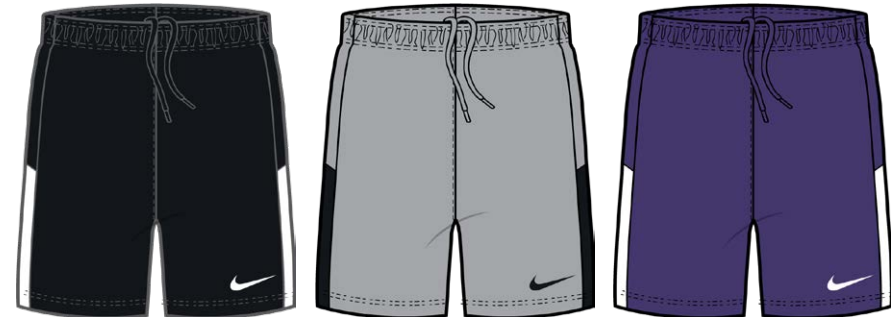

NEW NIKE LEAGUE KNIT II SHORT
BV6858 $28.00

SIZES: XS, S, M, L, XL **FABRIC:** 100% polyester.

OFFER DATE: 01/01/20 **END DATE:** 12/31/22

Dri-FIT side stripe short with broken stripe design detail, lower half of stripe in mesh for breathability slim fit with soft hand feel, mesh at lower half of stripe for breathability. Hip width: 19.7", Inseam length: 3.5" (size medium).

010 Black/White/(White)   012 Wolf Grey/Black/(Black)   547 Court Purple/White/(White)

YOUTH / BV6864 / XS-XL / $28.00 / Hip width: 17.5", Inseam length: 5.4" (size medium)