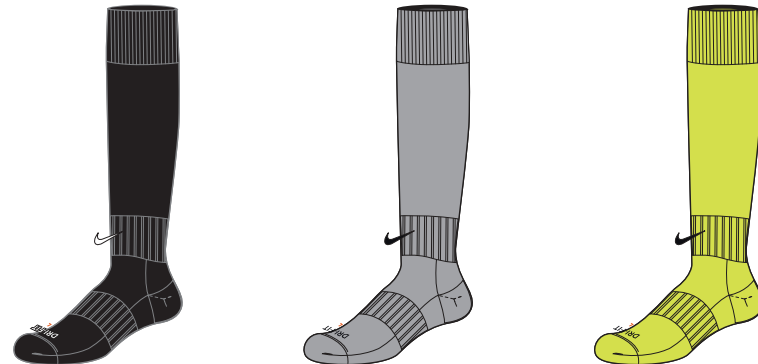

NIKE CLASSIC II SOCK (UNISEX)
SX5728 $12.00

SIZES: XS, S, M, L, XL **FABRIC:** 93% nylon/6% polyester/1% spandex.
OFFER DATE: 01/01/16 **END DATE:** 12/31/20

Game day sock with fold-over cuff, articulated foot specific footbed for superior fit and contrast Swoosh design trademark at ankle. Sold in prepacks of 3.

010 Black/White)   018 Wolf Grey/(Black)   702 Volt/(Black)