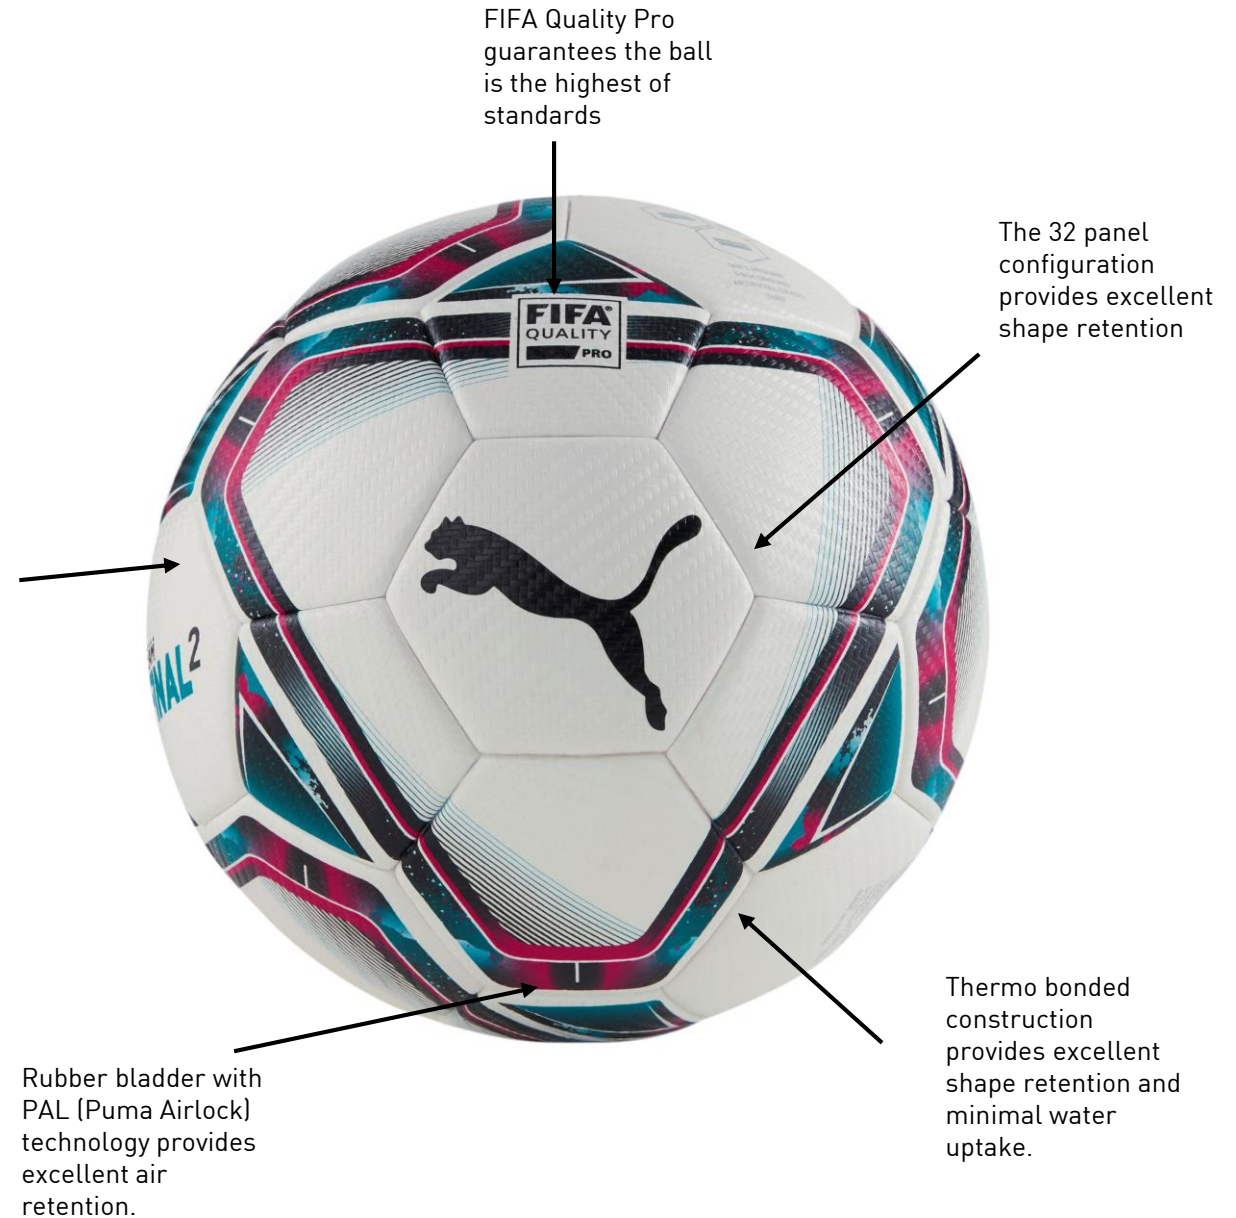

083304

teamFINAL 21.2 FIFA QUALITY Pro Ball

The teamFINAL21.2 is a top quality competition ball.

RRP : $60

The laminated PU outer + Rubber foam body combine to provide a stable rebound and excellent playability