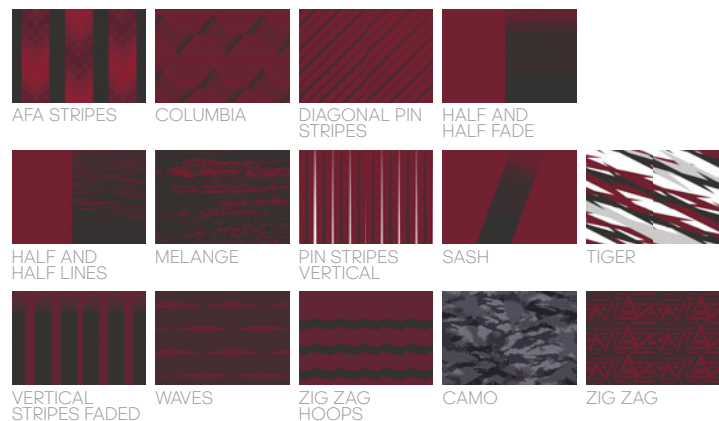

MICREATOR 20 JERSEY NEW

M ARTICLE #	Fi6175	MSRP:	$65
SHORT SLEEVE CREW			
M ARTICLE #	Fi6174	MSRP:	$70
LONG SLEEVE CREW			
W ARTICLE #	Fi6176	MSRP:	$65
SHORT SLEEVE CREW			
W ARTICLE #	Fi6177	MSRP:	$70
LONG SLEEVE CREW			
Y ARTICLE #	Fi6179	MSRP:	$60
SHORT SLEEVE CREW			
Y ARTICLE #	Fi6178	MSRP:	$65
LONG SLEEVE CREW			

M SIZES: **XS-2XL**

W SIZES: **2XS-2XL**

Y SIZES: **2XS-L**

AVAILABLE: **1/1/20**

AVAILABLE UNTIL: **10/31/23**

- 100% Fully Sublimated Double Knit Polyester body
- Crew neckline
- Available in sublimated solid color or available with sublimated print options
- 14 Sublimated, all over graphic print options
- Available with applied 3-Stripes or without
- Embroidered adidas logo

AEROREADY **miadidas**

SUBLIMATED OPTIONS:

CUSTOMIZATION OPTIONS:

1. JERSEY
2. Select Short Sleeve or Long Sleeve
   - Select Sublimated Graphic Option or Solid Sublimation Option
   - Select with or without 3-Stripes and Color
   - Select Logo Color

COLOR OPTIONS:

COLOR OPTIONS AVAILABLE ON MITEAM.COM

CUSTOMIZE YOUR LOOK ONLINE AT MITEAM.COM