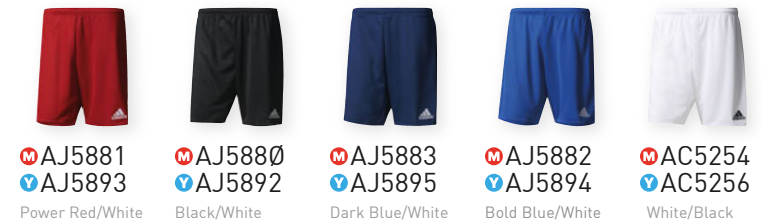

AVAILABLE COLORS: