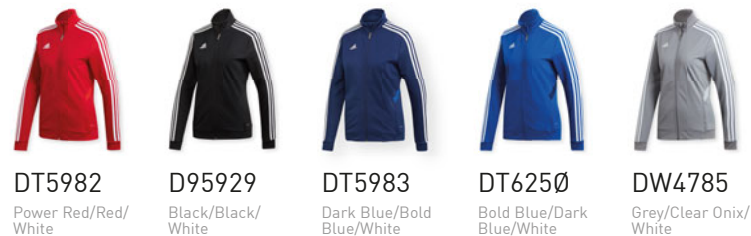

AVAILABLE COLORS: