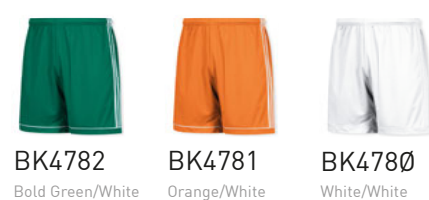

AVAILABLE COLORS: