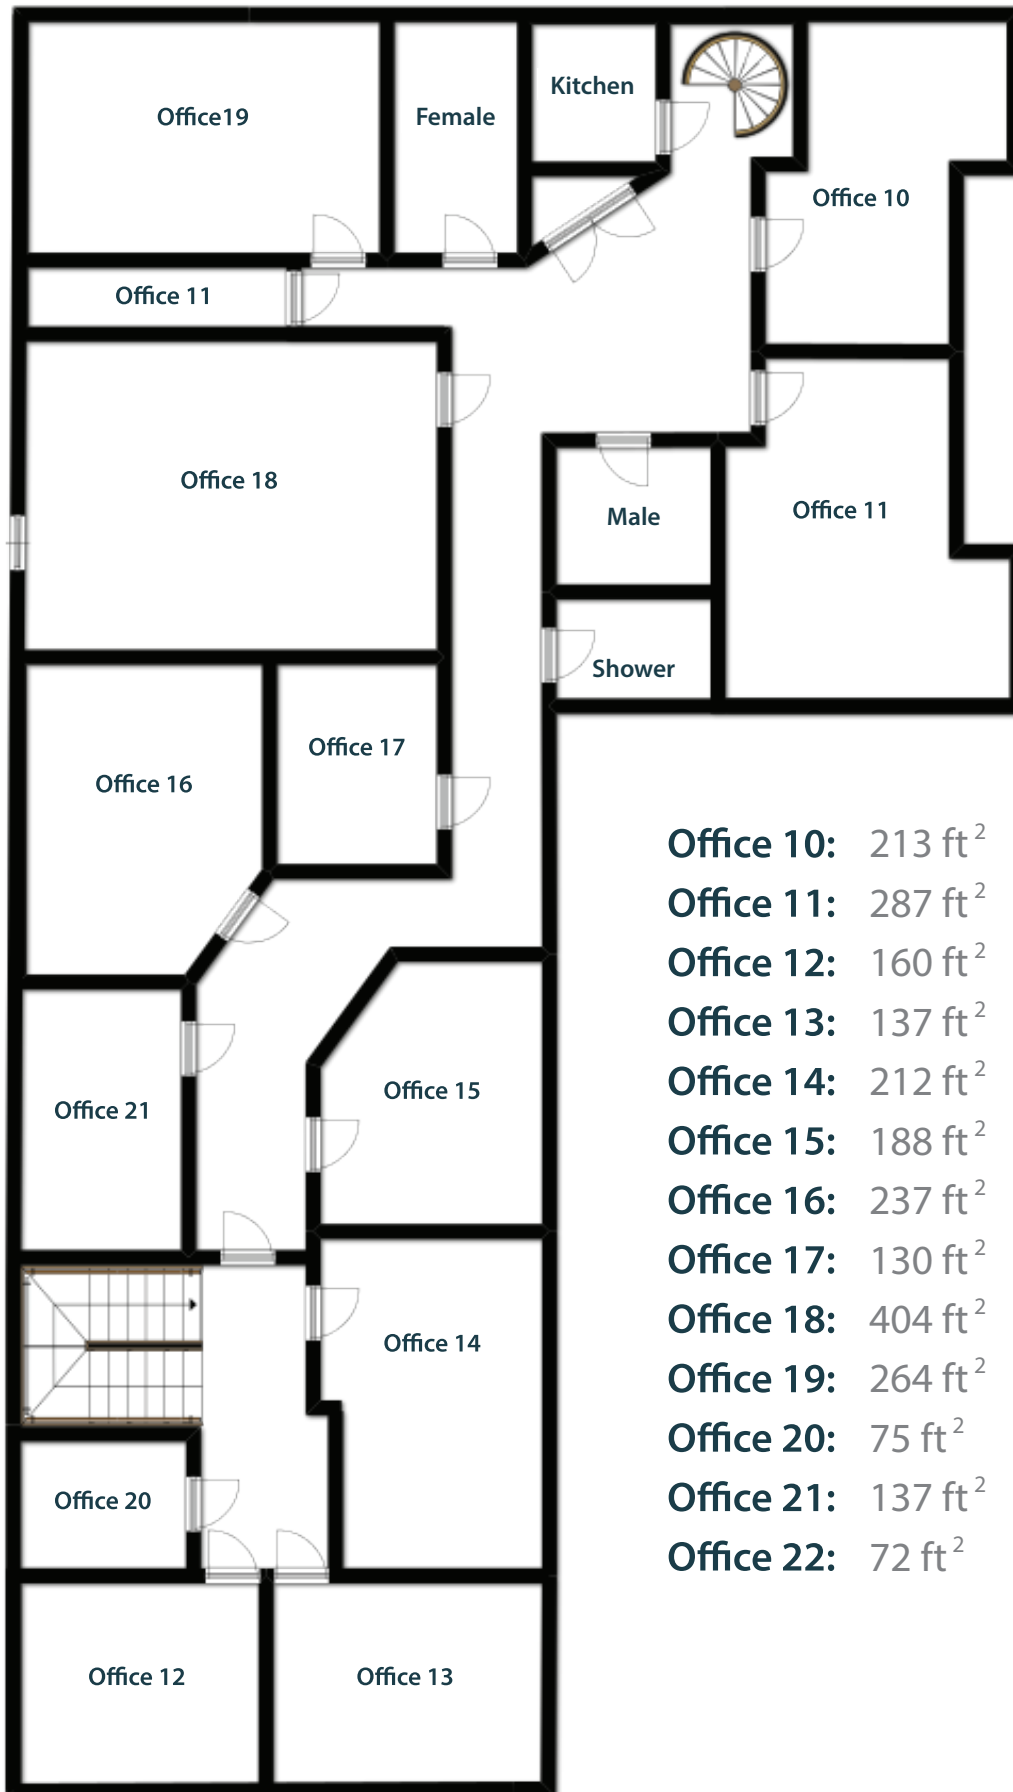

# TINGDENE HOUSE

## First Floor

- Office 10: 213 ft<sup>2</sup>
- Office 11: 287 ft<sup>2</sup>
- Office 12: 160 ft<sup>2</sup>
- Office 13: 137 ft<sup>2</sup>
- Office 14: 212 ft<sup>2</sup>
- Office 15: 188 ft<sup>2</sup>
- Office 16: 237 ft<sup>2</sup>
- Office 17: 130 ft<sup>2</sup>
- Office 18: 404 ft<sup>2</sup>
- Office 19: 264 ft<sup>2</sup>
- Office 20: 75 ft<sup>2</sup>
- Office 21: 137 ft<sup>2</sup>
- Office 22: 72 ft<sup>2</sup>