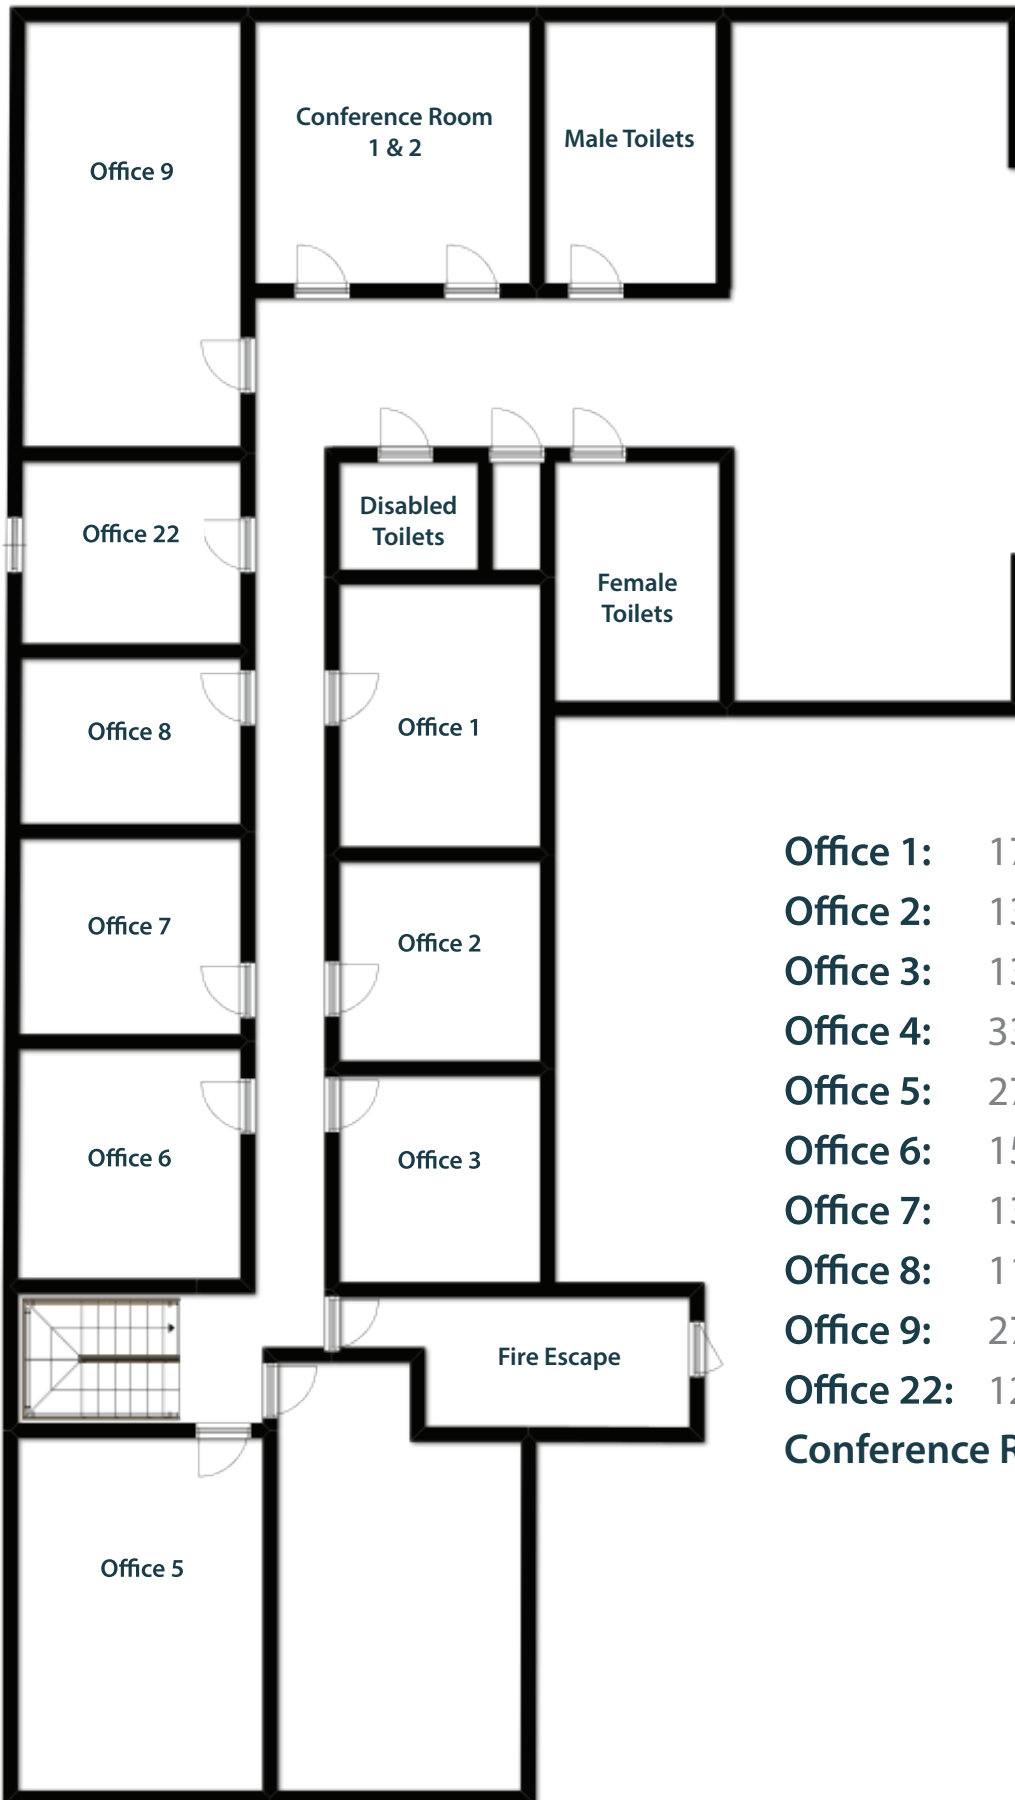

TINGDENE HOUSE

Ground Floor

- Office 1:** 174 ft²
- Office 2:** 134 ft²
- Office 3:** 139 ft²
- Office 4:** 335 ft²
- Office 5:** 278 ft²
- Office 6:** 154 ft²
- Office 7:** 132 ft²
- Office 8:** 113 ft²
- Office 9:** 277 ft²
- Office 22:** 124 ft²
- Conference Rooms 1&2:** 234 ft²