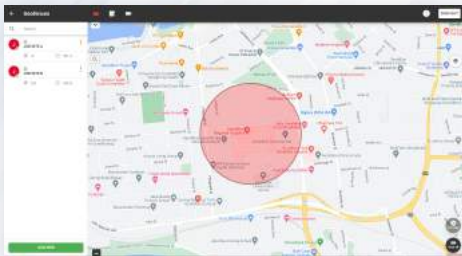

With our service you will have access to:

Tracking assets and their states

Viewing statistics on the dashboard

Creating reports

Viewing alarm history

Custom geofence

Online support 24/7