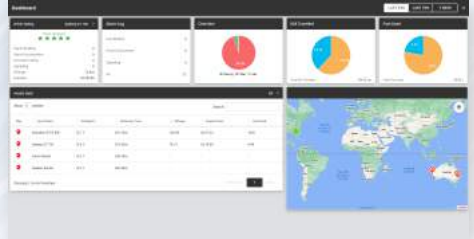

With our service you will have access to:

Tracking assets and their states

Viewing statistics on the dashboard

Creating reports

Viewing alarm history

Custom geofence

Online support 24/7