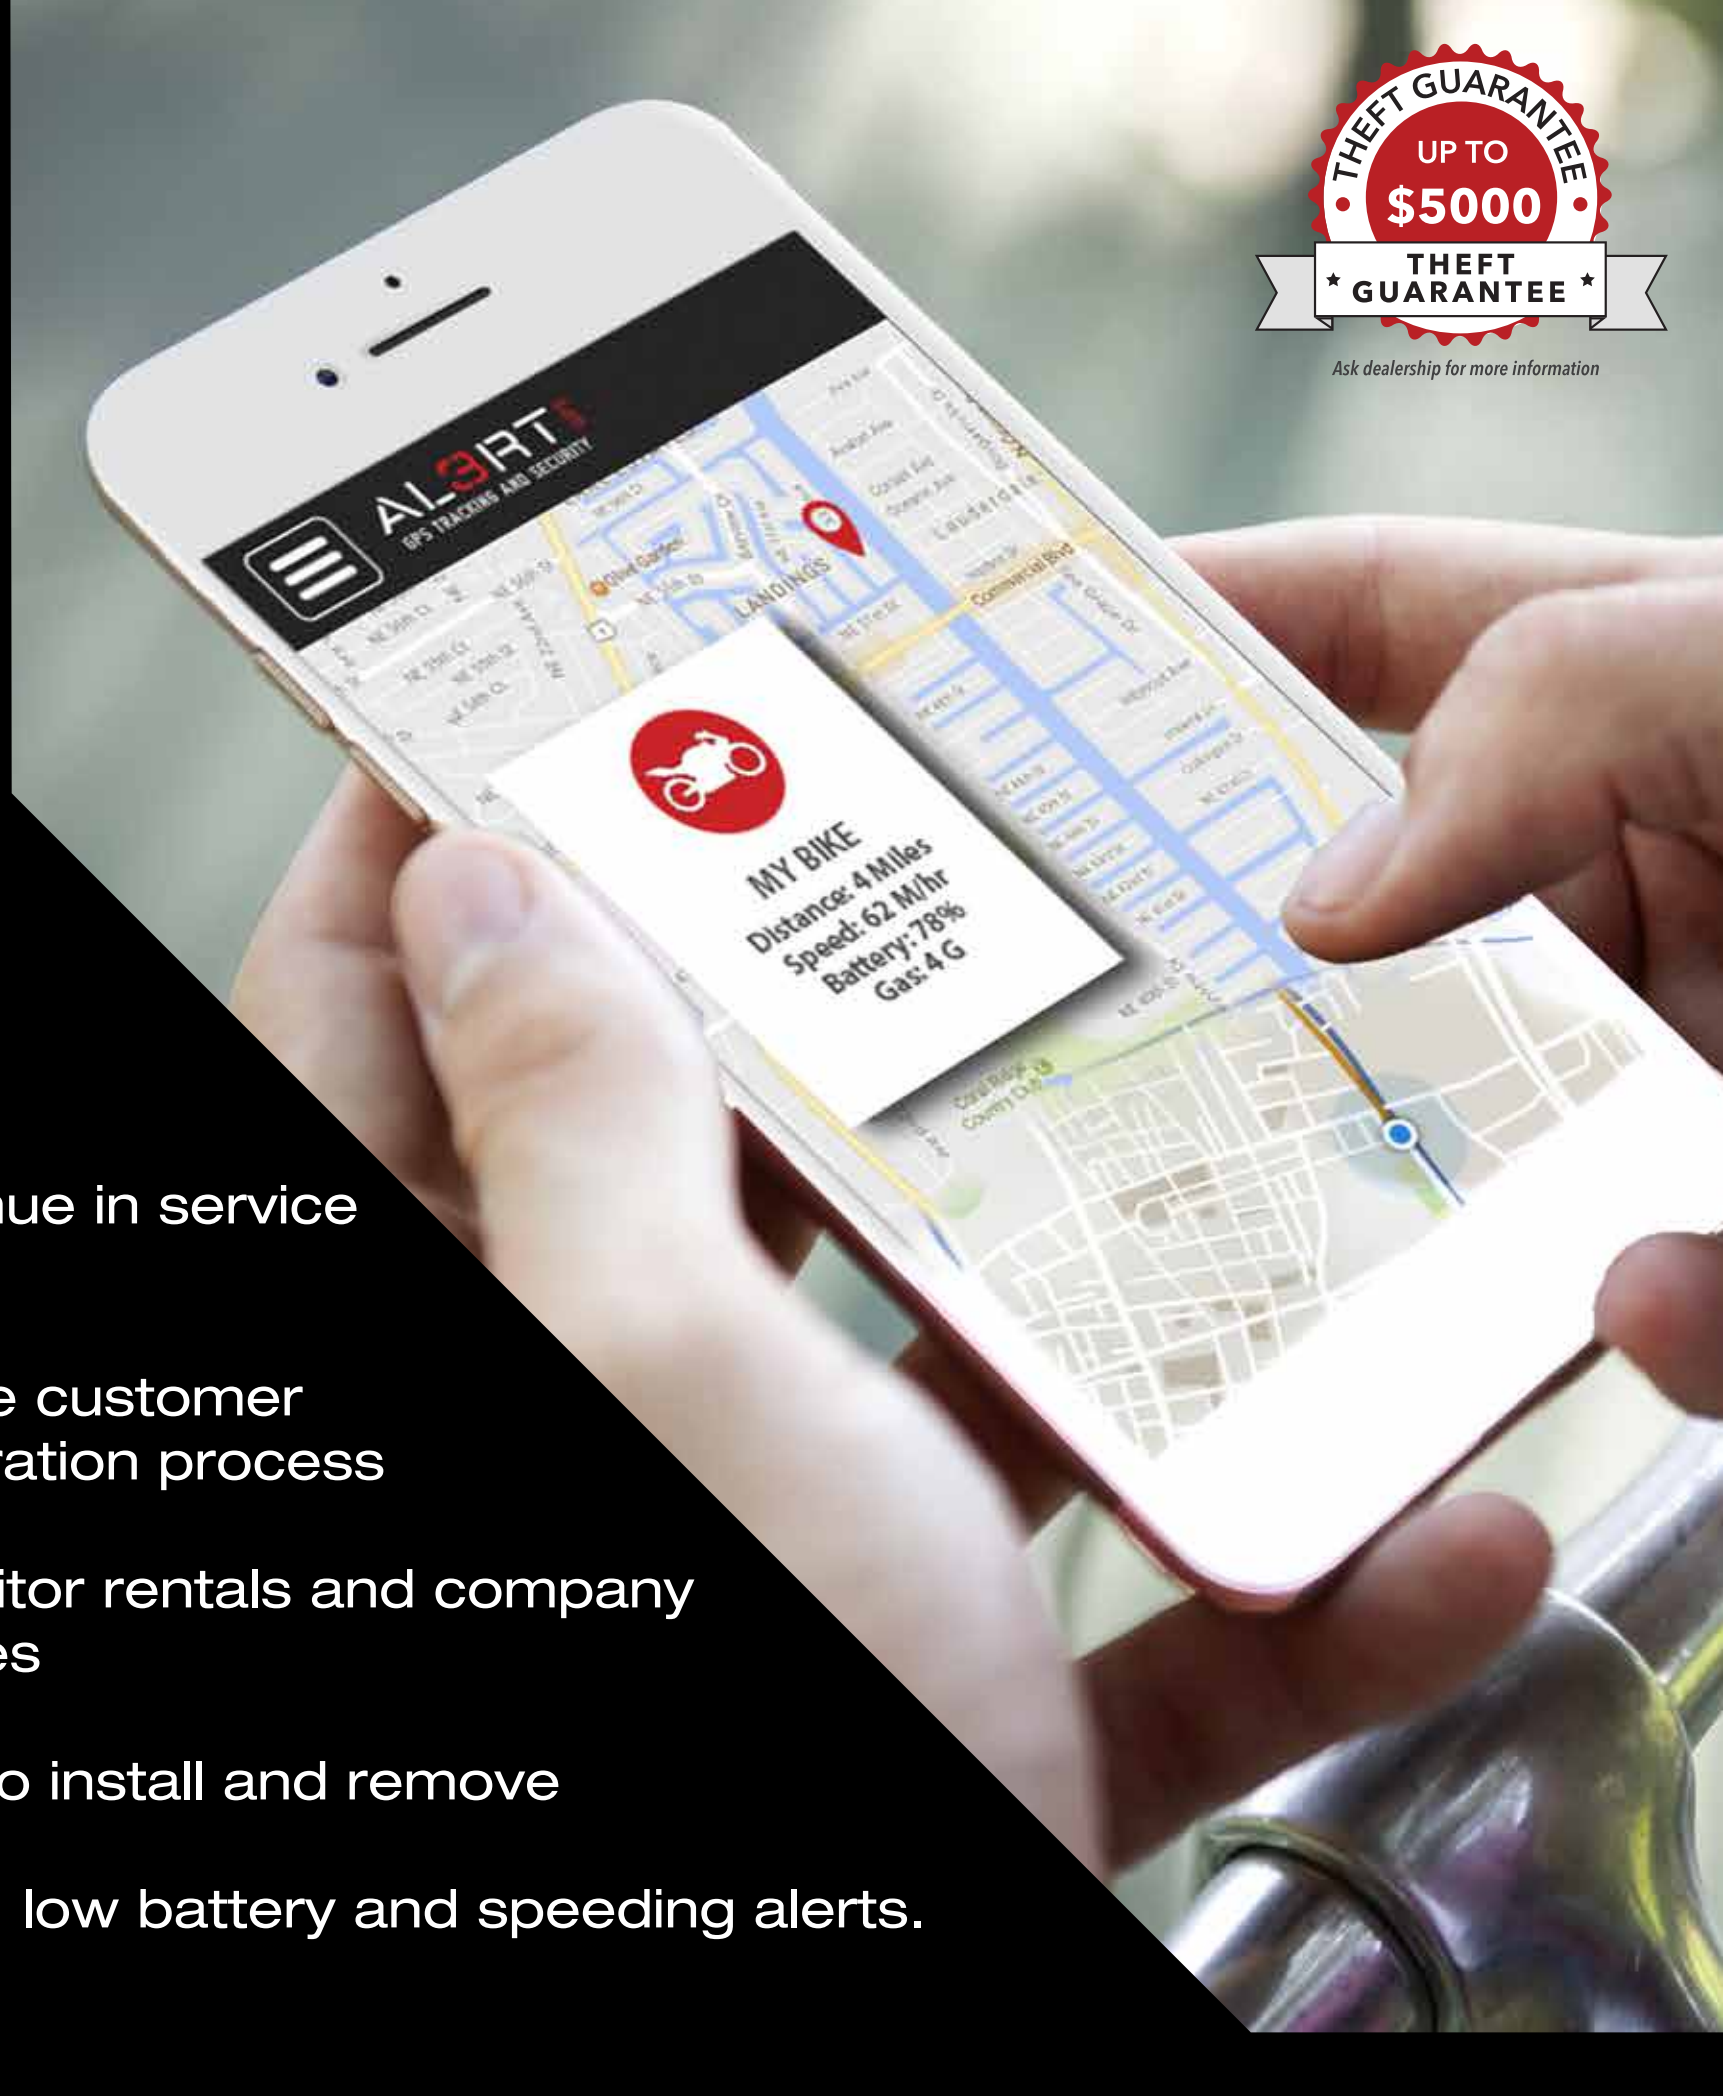

AL3RT GPS

TRACKING

SECURITY

BUILT BY RIDERS FOR RIDERS

**ADD
MORE
PROFIT
TO EVERY
DEAL**

- ROI of 200% or more margin
- Easy up-sell in F&I
- Add more revenue in service department
- Simple customer registration process
- Monitor rentals and company vehicles
- Easy to install and remove
- Perimeter, low battery and speeding alerts.