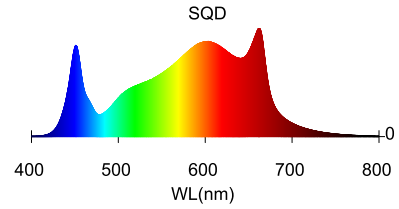

Full spectrum LED grow light and designed
for commercial horticulture

- LED EFFICIENCY: 2.8UMOL/J
- TOP BIN LED CHIPS
- FULL SPECTRUM

**BC
GROW
GEAR**

**ALDER
LED 680W**
6 BAR 100-277V

SPECIFICATIONS

Input Power	680W
Number for light bars	6
Efficacy	2.8
PPF	1750
Input Voltage	Autosensing 100-277V
Mounting Height	≥6"(15cm) Above Canopy
Thermal Management	Passive
Lifetime	50,000hrs
Power Factor	>90%
Colour Rendering Index	90ra
Ambient Temperature	-40-40°C
Storage Environment	-40X-85°C RH10%-95%
Chip	Samsung & Osram deep red Diodes
Fixture Dimensions	L43.5" x W44" x H2.3" (111*112*5.8CM)
Fixture Weight	27.5Lb (12.5kg)

SPECTRUM

Reliably sourced components including Samsung LEDs and Osram deep-red LEDs create improved performance. The LED Model E gently drives LEDs to optimize fixture life and improve spectral output. The 8 passively cooled bars provide full-spectrum, broad-coverage light for full-term growth.