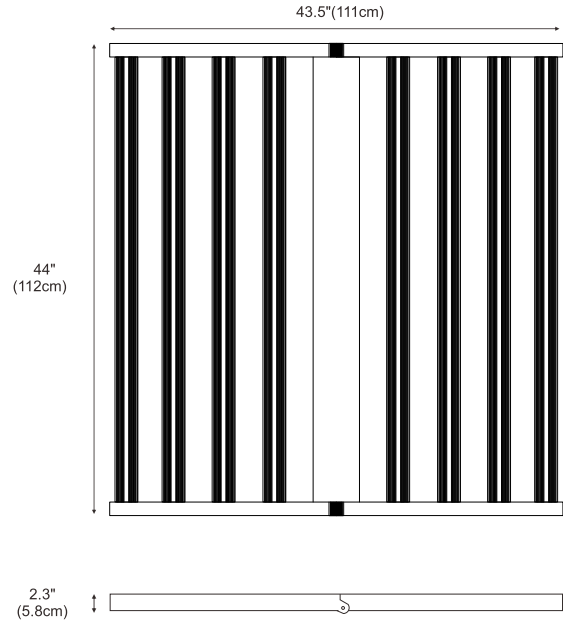

Full spectrum LED grow light and designed
for commercial horticulture

- LED EFFICIENCY: 2.8UMOL/J
- TOP BIN LED CHIPS
- FULL SPECTRUM

**BC
GROW
GEAR**

**ALDER
LED 680W**
6 BAR 100-277V

SPECIFICATIONS

Input Power	680W
Number for light bars	6
Efficacy	2.8
PPF	1750
Input Voltage	Autosensing 100-277V
Mounting Height	≥6"(15cm) Above Canopy
Thermal Management	Passive
Lifetime	50,000hrs
Power Factor	>90%
Colour Rendering Index	90ra
Ambient Temperature	-40-40°C
Storage Environment	-40X-85°C RH10%-95%
Chip	Samsung & Osram deep red Diodes
Fixture Dimensions	L43.5" x W44" x H2.3" (111*112*5.8CM)
Fixture Weight	27.5Lb (12.5kg)

180 DEGREE FOLDABLE

The foldable design feature can save your shipping cost.

PAR DISTRIBUTION