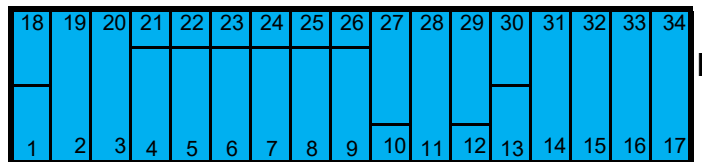

1415 Quarry Park Drive, De Pere

QUARRY PARK DRIVE

E
N
T
R
A
N
C
E

10x25"s
G

Building A -- All units are 10x20

Building B- - All units are 10x20

* Prices are subject to change and availability.