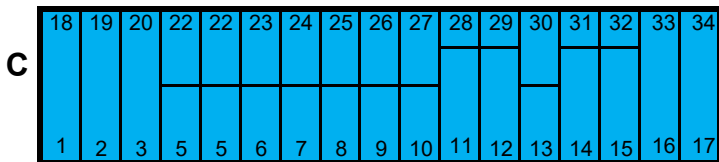

1415 Quarry Park Drive, De Pere

QUARRY PARK DRIVE

E
N
T
R
A
N
C
E

10x25"s
G

Building A -- All units are 10x20

Building B- - All units are 10x20

* Prices are subject to change and availability.