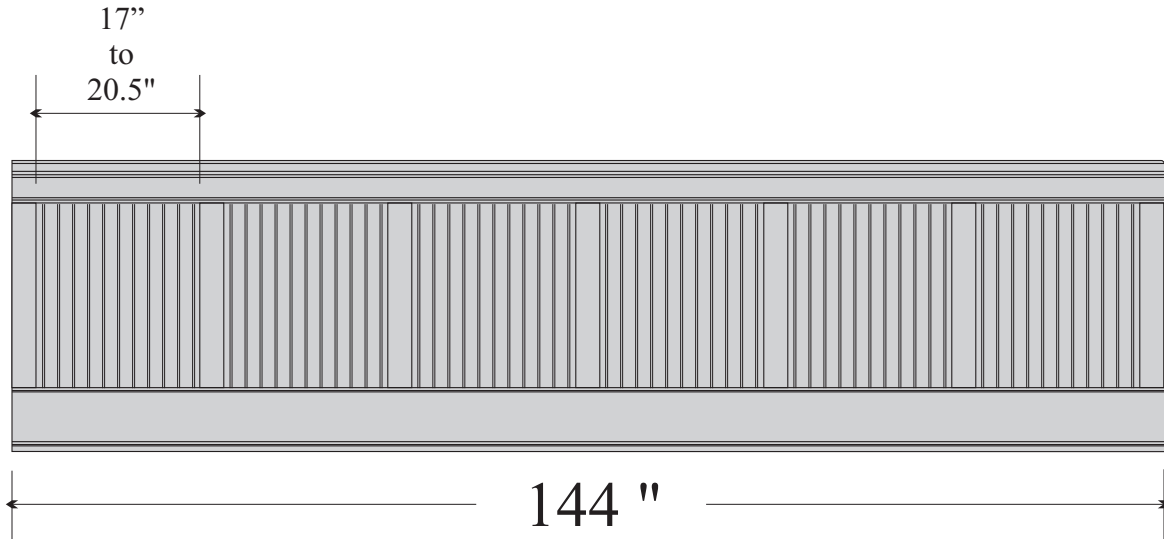

SpecTrim®

WAINSCOT

#CBP-144 Country Bead Board Panel Set

Each set includes:

- 1 ea. #WRC-81 Rail cap/Back Stop
- 1 ea. #WTR-82 Top Rail
- 1 ea. #WBR-83 Base Rail
- 1 ea. #WCB-84 Cap Shoe
- 1 ea. #WBS-85 Base Shoe
- 2 ea. #WES-86 End Stile
- 5 ea. #WCS-87 Center Stile
- 3 ea. #WBP-48 Country Bead Panel
48" wide

Typical Panel Sets

Scale = 1/2" = 1'-0"